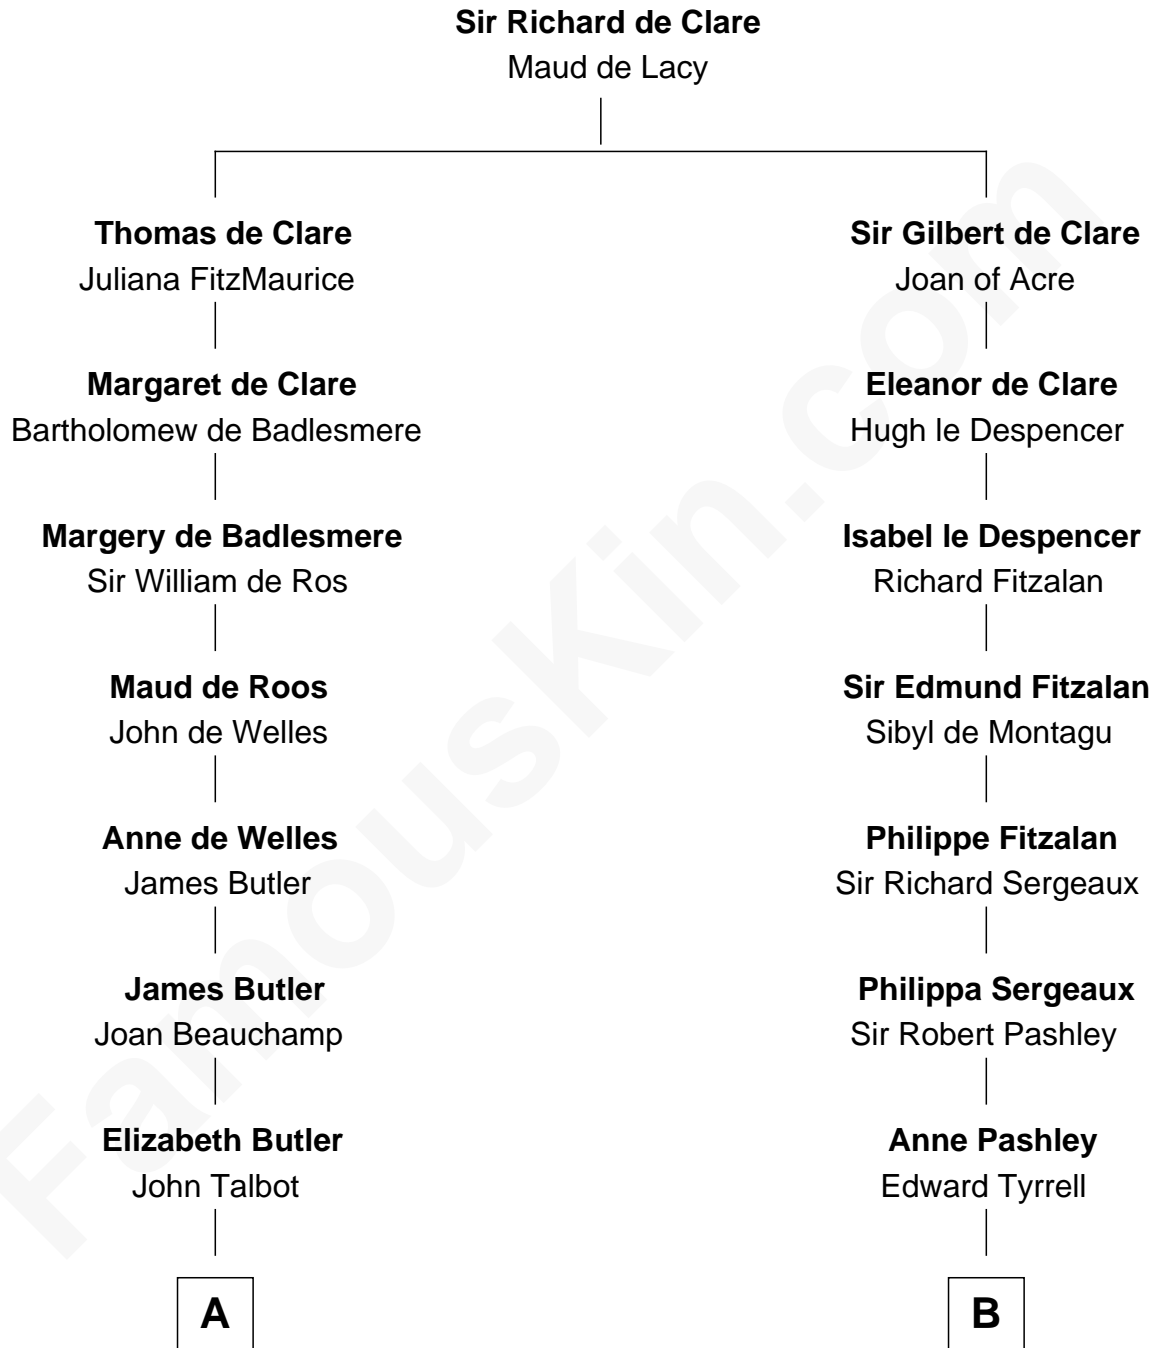

**FamousKin.com**  
**Relationship Chart of**  
**Norman Rockwell**  
*American Artist*

20th cousin 1 time removed of

**General James Longstreet**  
*Confederate Army - U.S. Civil War*

**C**

**Rachel Darling**  
Runa Rockwell

**Samuel Darling Rockwell**  
Orilla Janes Sherman

**John William Rockwell**  
Phebe Boyce Waring

**Jarvis Waring Rockwell**  
Anne Mary Hill

**Norman Rockwell**  
*American Artist*

**D**

**Deliverance Coward**  
James FitzRandolph