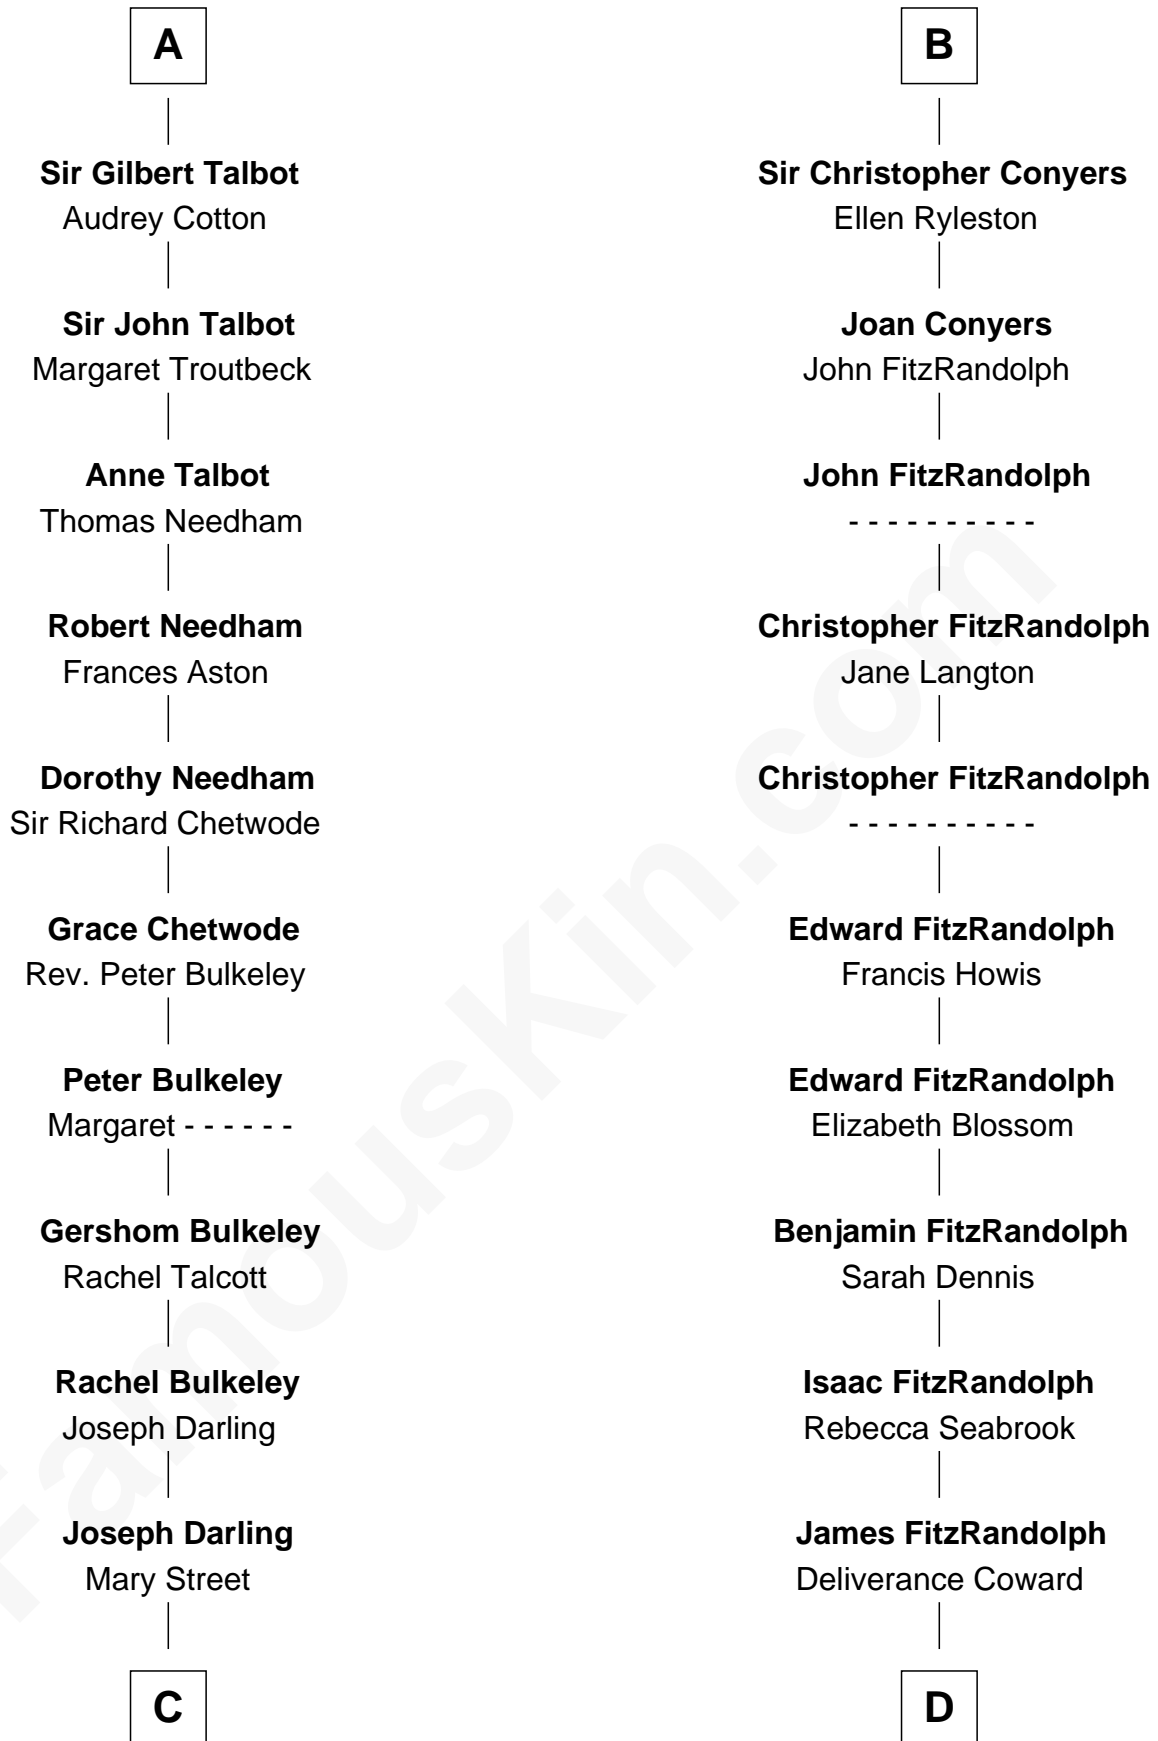

FamousKin.com
Relationship Chart of
Norman Rockwell
American Artist

19th cousin 2 times removed of
General James Longstreet
Confederate Army - U.S. Civil War

C

Rachel Darling
Runa Rockwell

Samuel Darling Rockwell
Orilla Janes Sherman

John William Rockwell
Phebe Boyce Waring

Jarvis Waring Rockwell
Anne Mary Hill

Norman Rockwell
American Artist

D

Hannah FitzRandolph
William Longstreet

James Longstreet
Mary Anna Dent

General James Longstreet
Confederate Army - U.S. Civil War