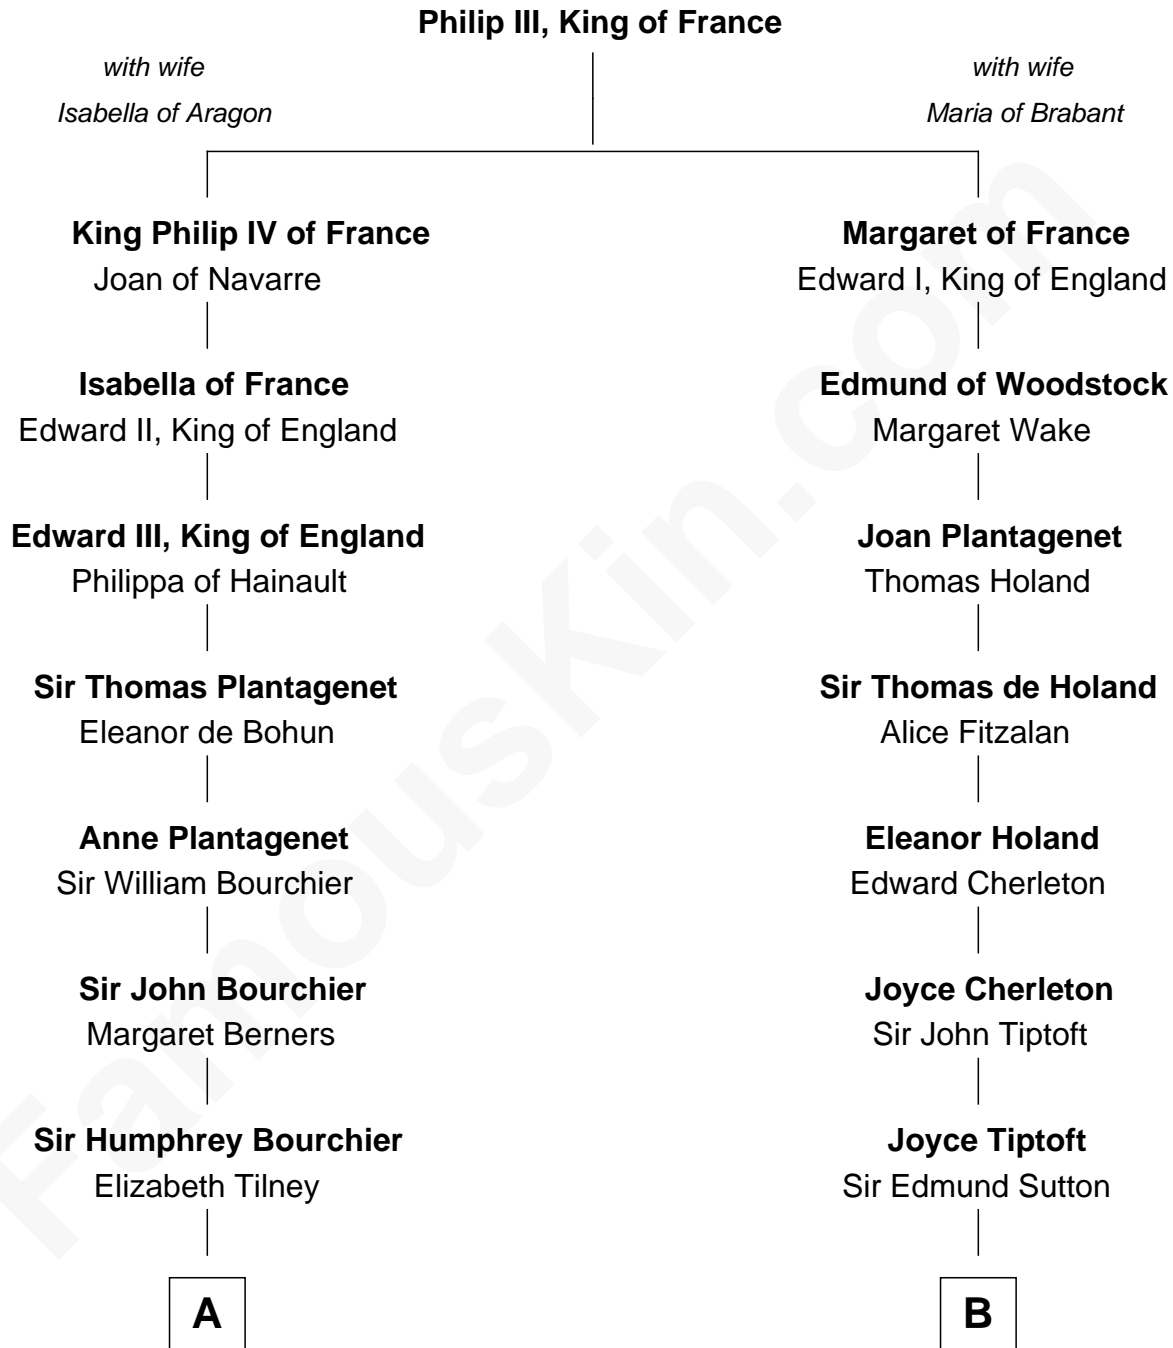

**FamousKin.com**  
**Relationship Chart of**  
**Norman Rockwell**  
*American Artist*

20th cousin 1 time removed of  
**John Kerry**  
*68th U.S. Secretary of State*

**C**

**Jacob Sherman**

Cafira Janes

**Orilla Janes Sherman**  
Samuel Darling Rockwell

**John William Rockwell**  
Phebe Boyce Waring

**Jarvis Waring Rockwell**  
Anne Mary Hill

**Norman Rockwell**  
*American Artist*

**D**

**Robert Charles Winthrop**

Elizabeth Mason

**Margaret Tyndal Winthrop**  
James Grant Forbes

**Rosemary Isabel Forbes**  
Richard John Kerry

**John Kerry**  
*68th U.S. Secretary of State*