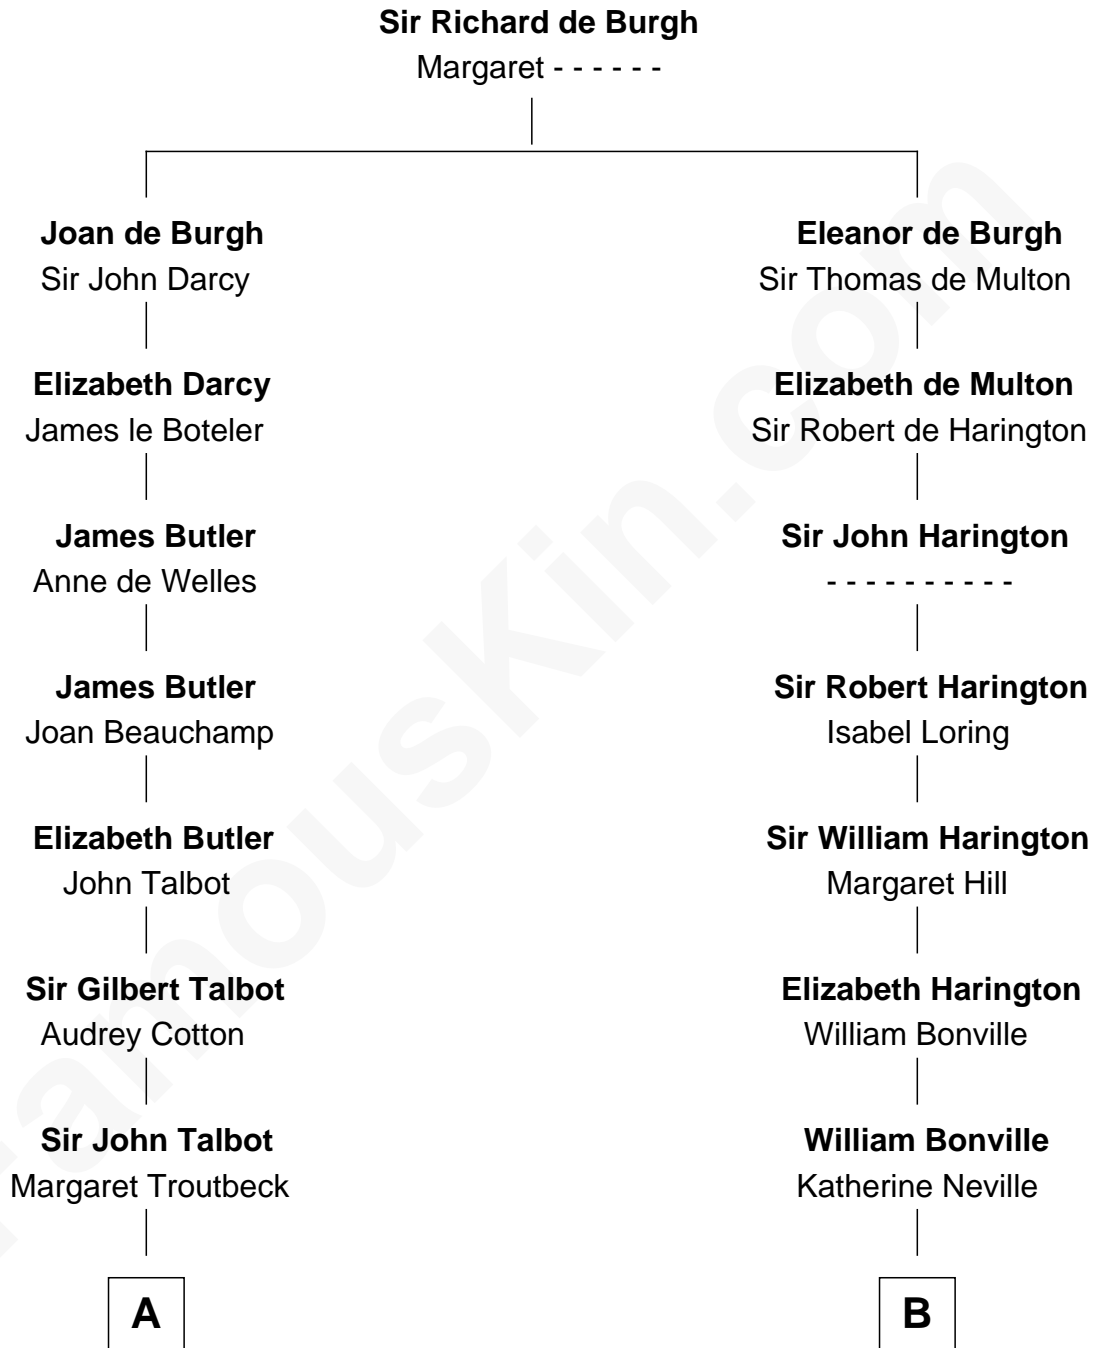

FamousKin.com
Relationship Chart of
Norman Rockwell
American Artist

19th cousin 1 time removed of
John Kerry
68th U.S. Secretary of State

C

John William Rockwell

Phebe Boyce Waring

Jarvis Waring Rockwell

Anne Mary Hill

Norman Rockwell

American Artist

D

Robert Charles Winthrop

Elizabeth Mason

Margaret Tyndal Winthrop

James Grant Forbes

Rosemary Isabel Forbes