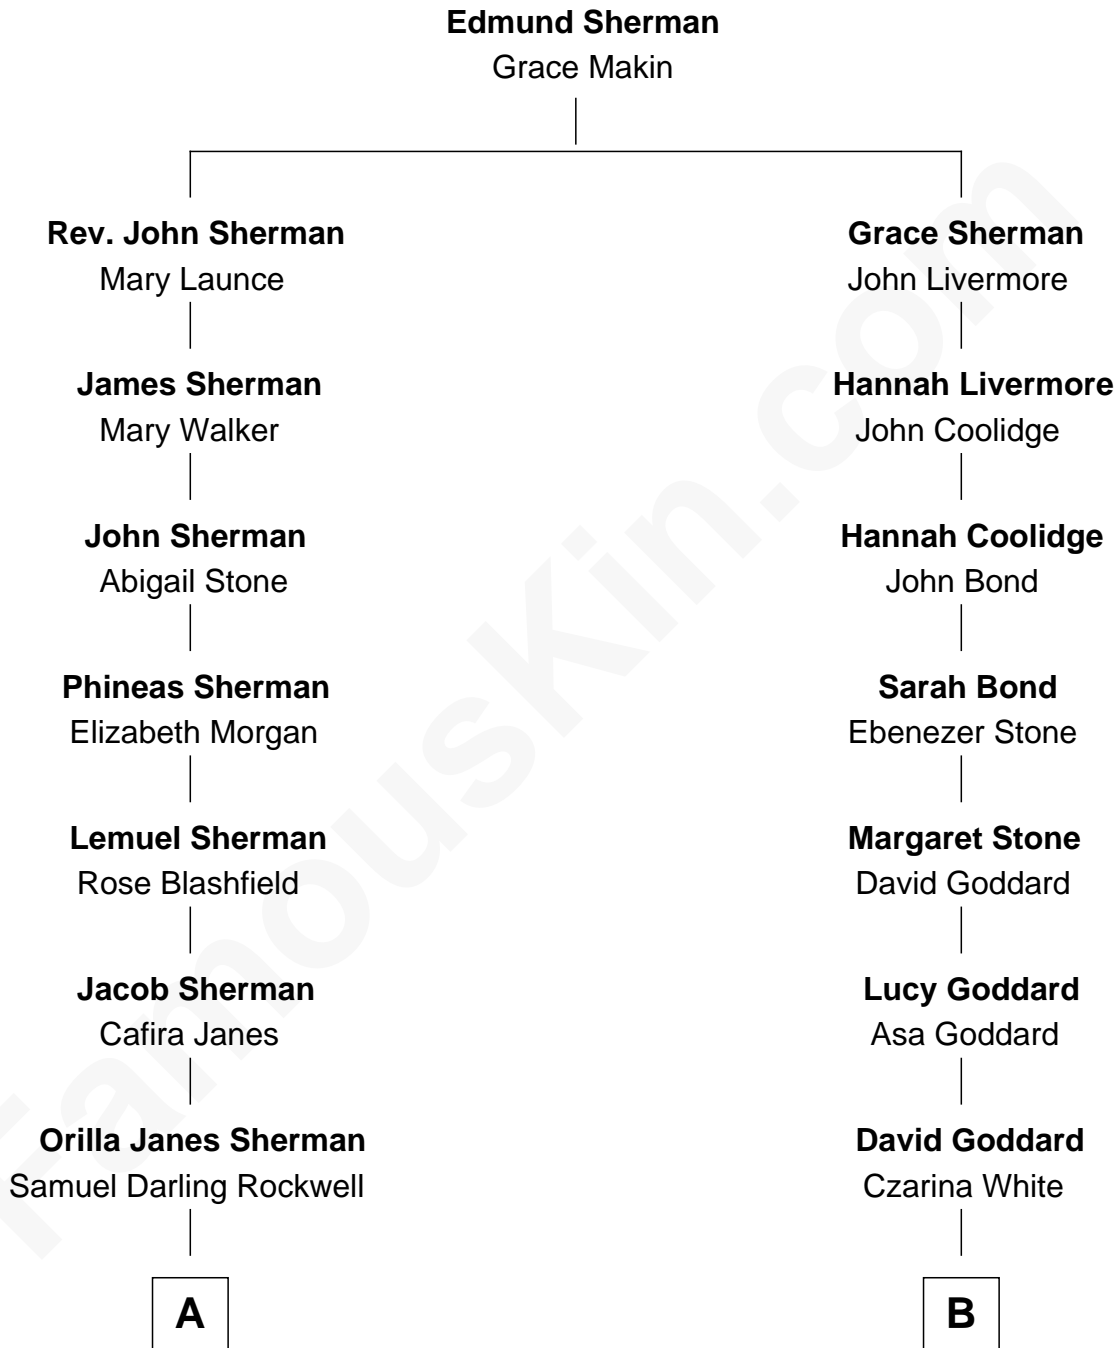

**FamousKin.com**  
**Relationship Chart of**  
**Norman Rockwell**  
*American Artist*

9th cousin 1 time removed of

**Robert H. Goddard**  
*Inventor of First Liquid-propelled Rocket*

**A**

**John William Rockwell**

Phebe Boyce Waring

**Jarvis Waring Rockwell**

Anne Mary Hill

**Norman Rockwell**

*American Artist*

**B**

**Alvira C. Goddard**

Danford Goddard

**Nahum Parks Goddard**

Mary Pease Upham

**Nahum Danford Goddard**

Fannie Louise Hoyt

**Robert H. Goddard**

*Rocket Scientist*

FamousKin.com