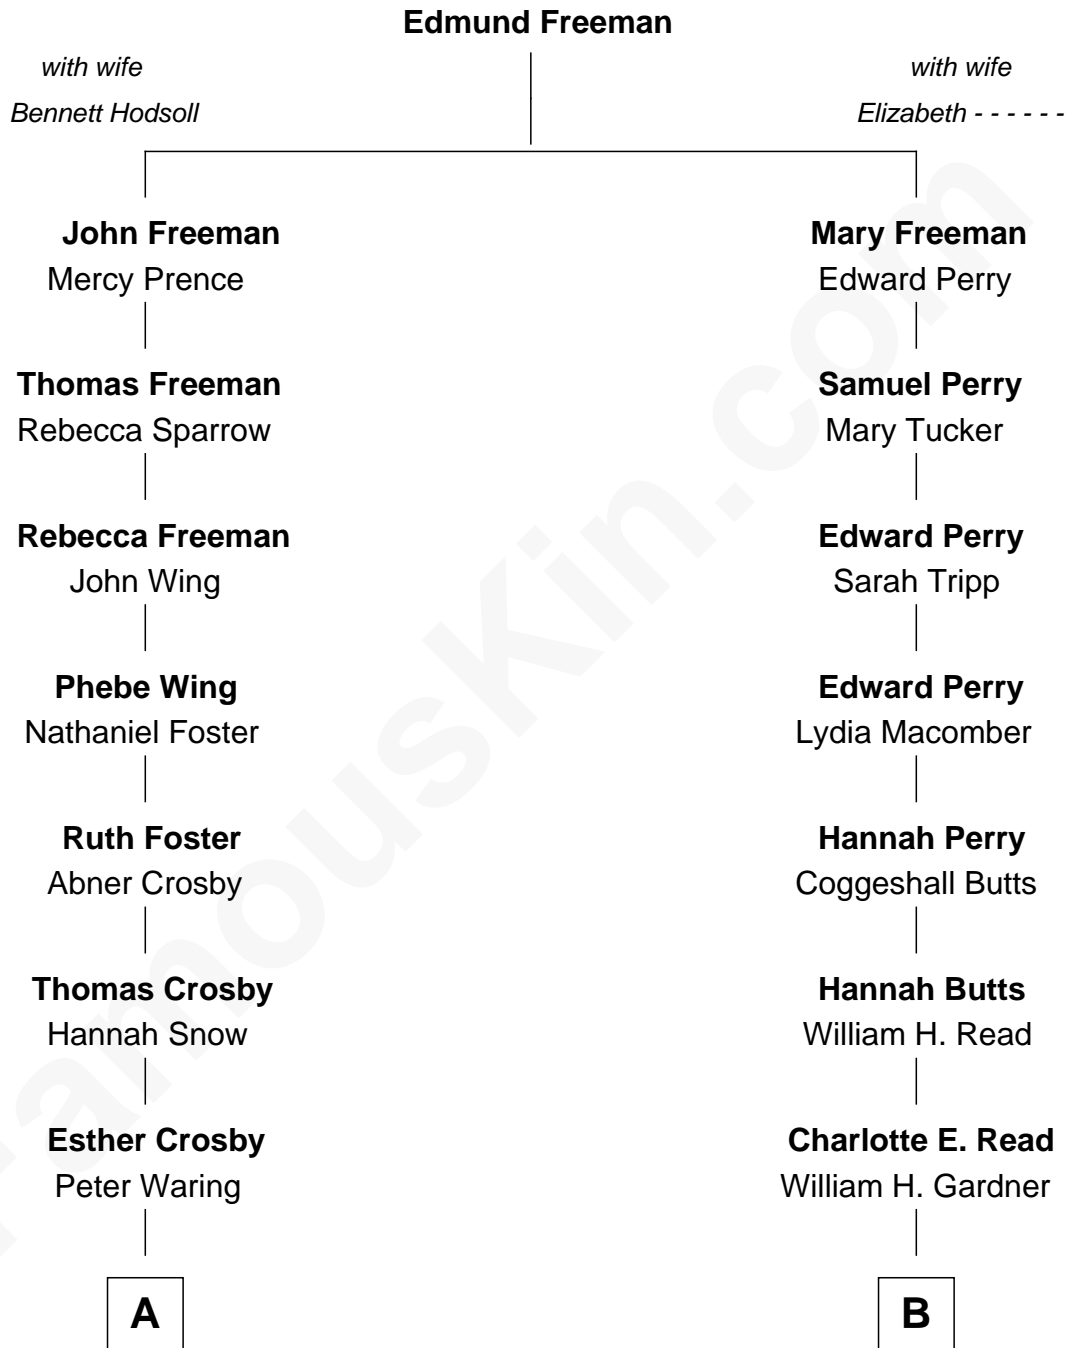

FamousKin.com
Relationship Chart of
Norman Rockwell
American Artist

9th cousin 1 time removed of
Nelson Eddy
Movie Actor and Singer

FamousKin.com