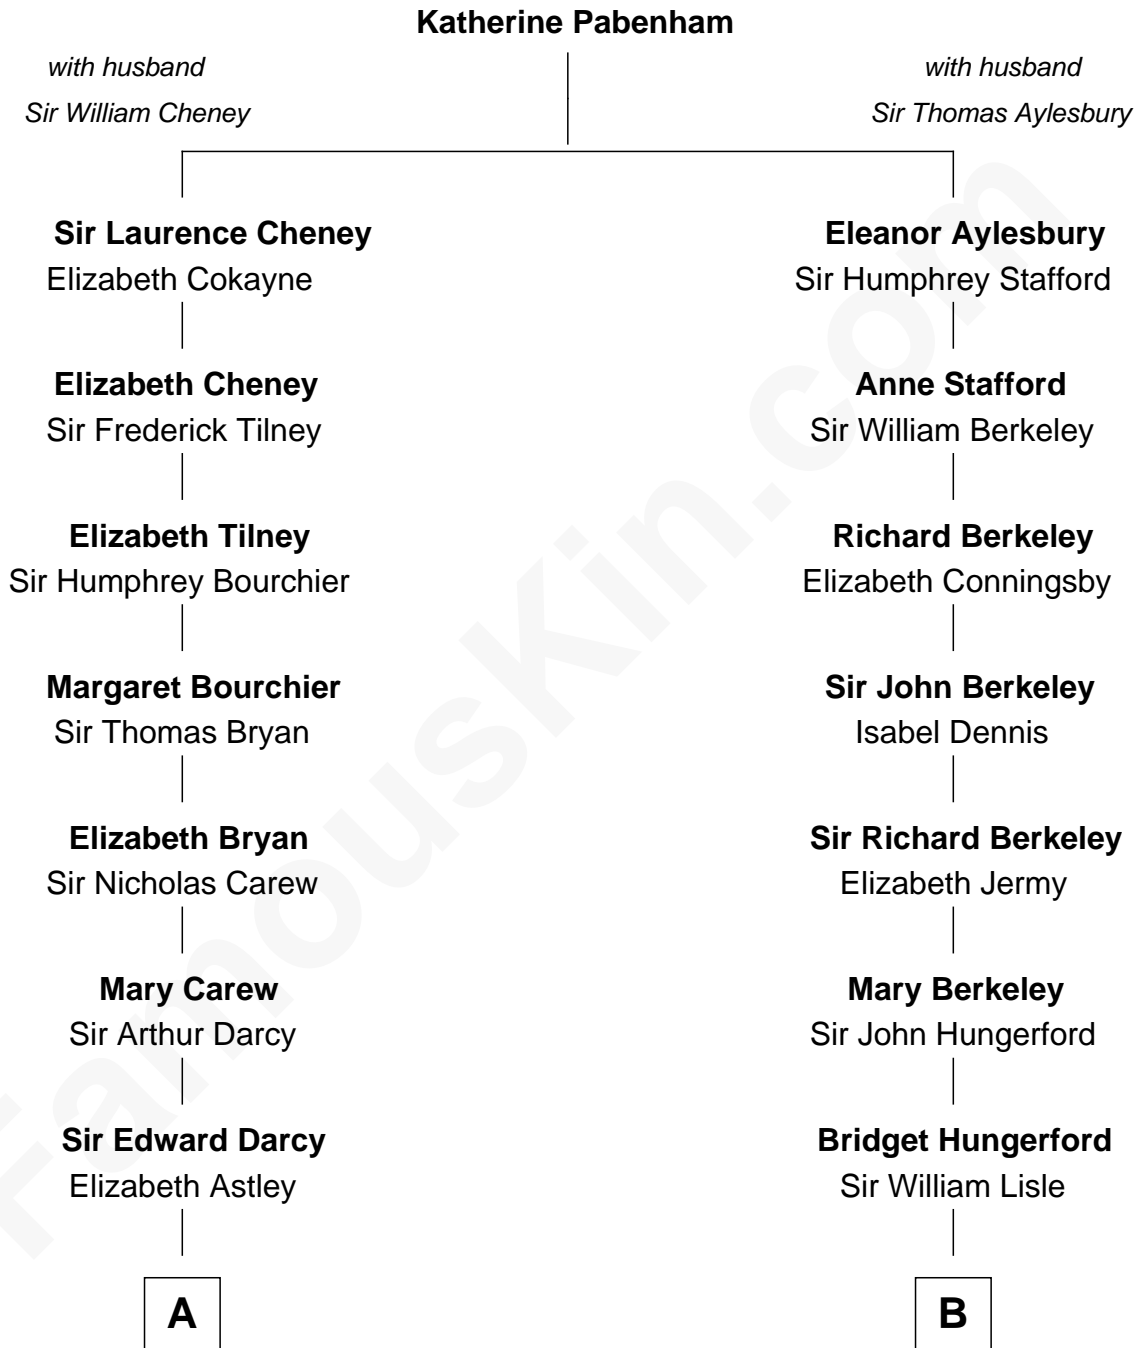

**FamousKin.com**  
**Relationship Chart of**  
**Norman Rockwell**  
*American Artist*

**17th cousin 2 times removed of**  
**Jeb Bush**  
*43rd Governor of Florida*

**C**

**Prescott Sheldon Bush**

Dorothy Wear Walker

**George Herbert Walker Bush**

Barbara Pierce

**Jeb Bush**

*43rd Governor of Florida*

FamousKin.com