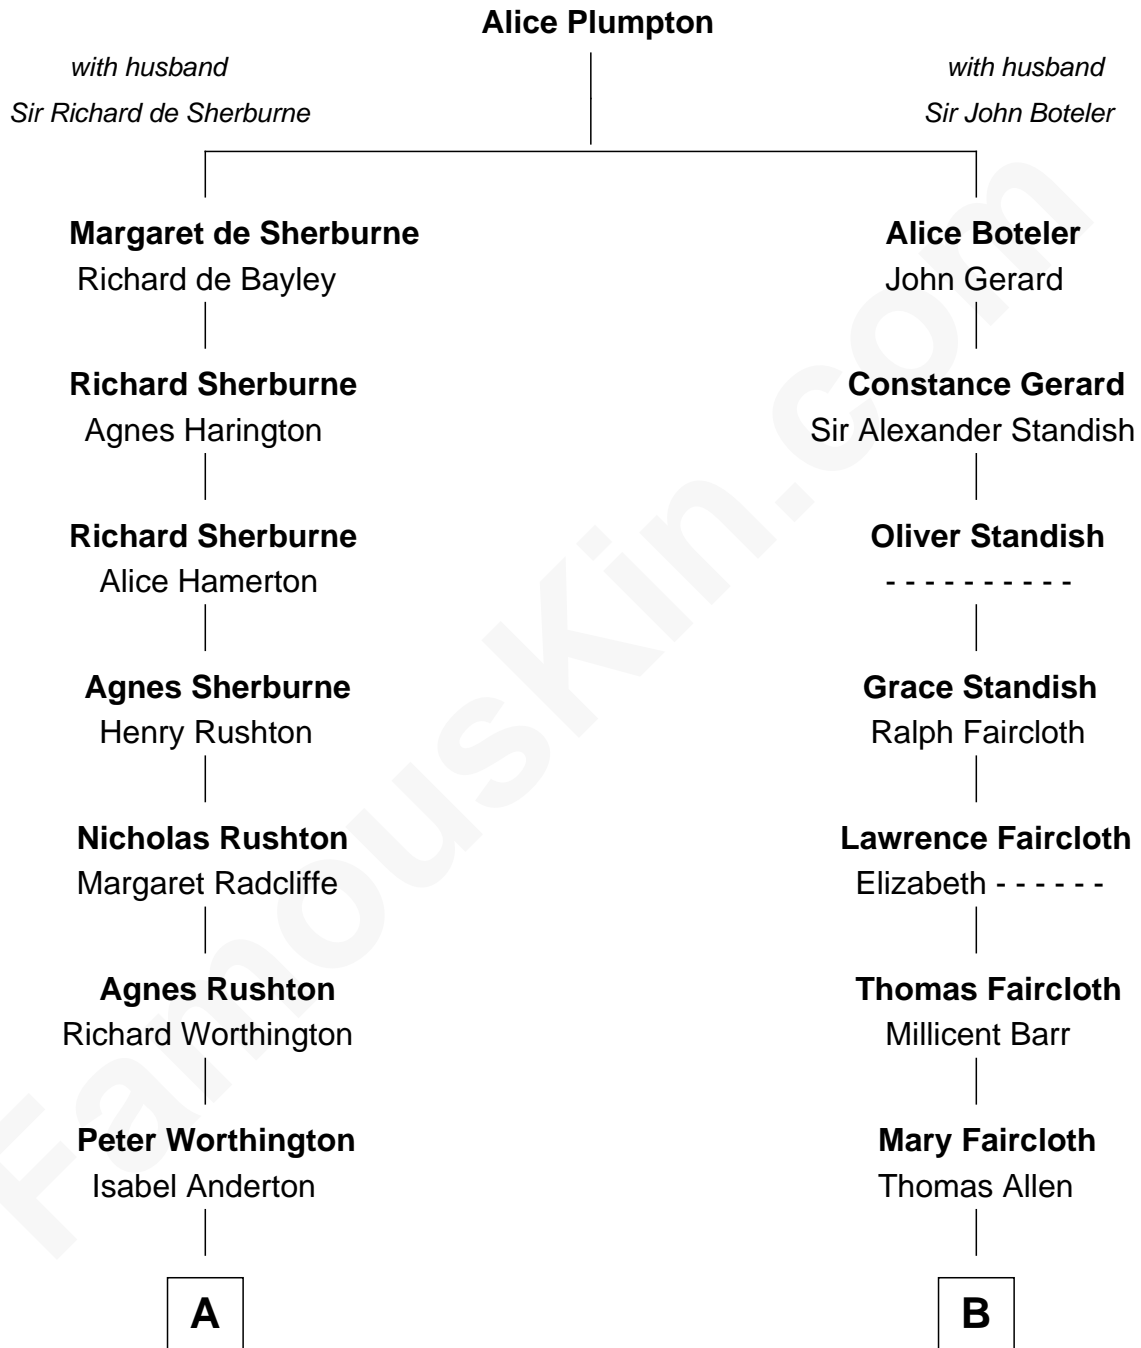

FamousKin.com Relationship Chart of

Norman Rockwell

American Artist

19th cousin of

Jeb Bush

43rd Governor of Florida

C

Phebe Boyce Waring
John William Rockwell

Jarvis Waring Rockwell
Anne Mary Hill

Norman Rockwell
American Artist

D

Prescott Sheldon Bush
Dorothy Wear Walker

George Herbert Walker Bush
Barbara Pierce

Jeb Bush
43rd Governor of Florida

FamousKin.com