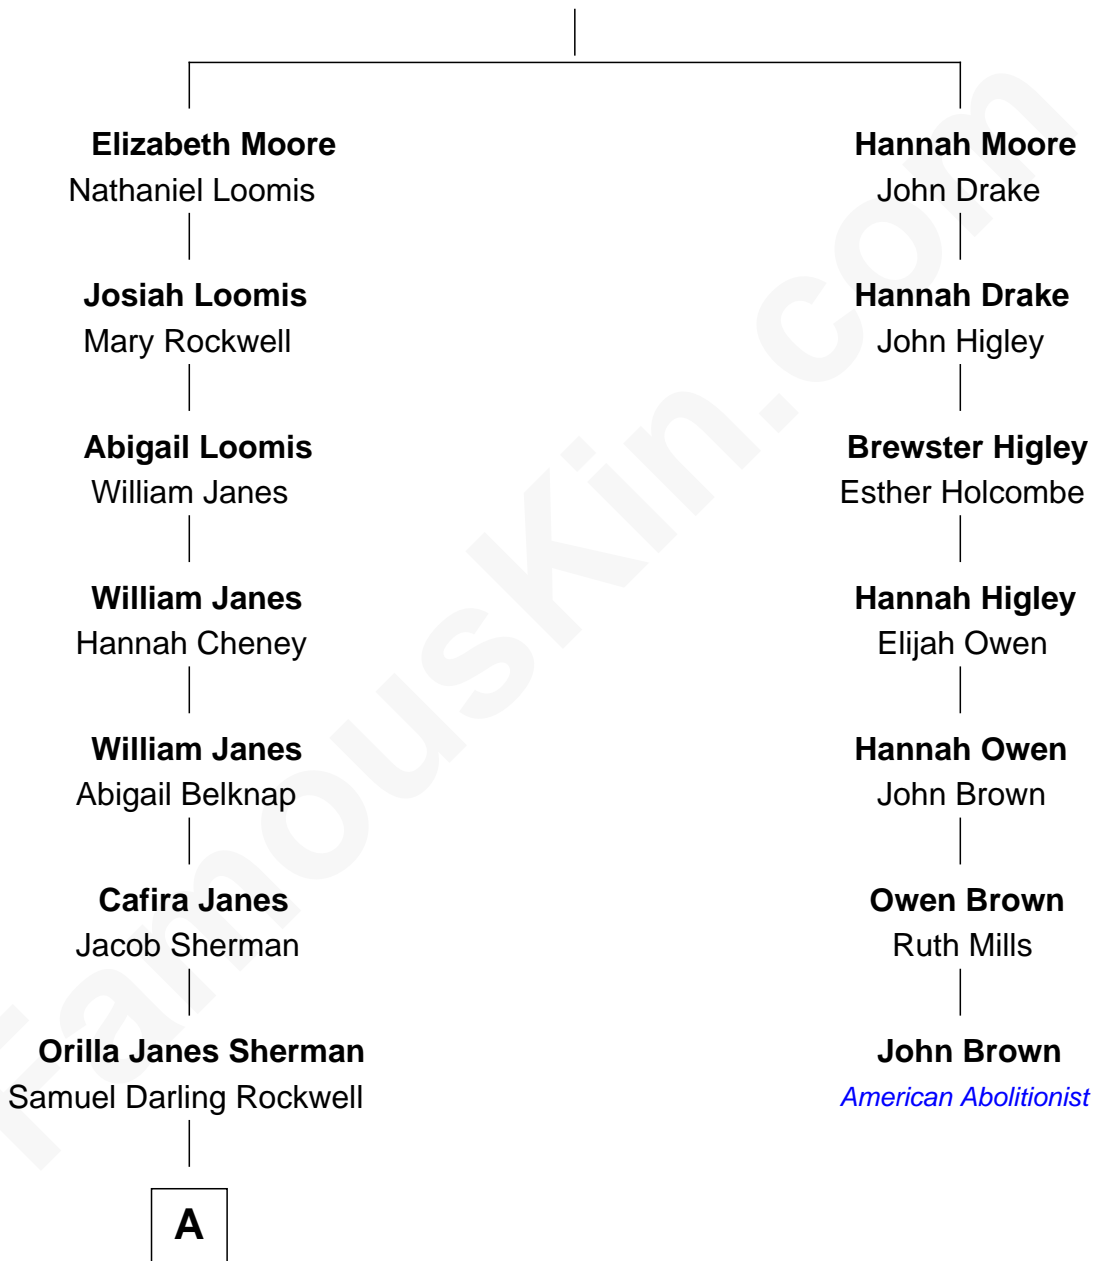

**FamousKin.com**  
**Relationship Chart of**  
**Norman Rockwell**  
*American Artist*

**6th cousin 3 times removed of**  
**John Brown**  
*American Abolitionist*

**John Moore**

**A**

—  
**John William Rockwell**

Phebe Boyce Waring

—  
**Jarvis Waring Rockwell**

Anne Mary Hill

—  
**Norman Rockwell**

*American Artist*

FamousKin.com