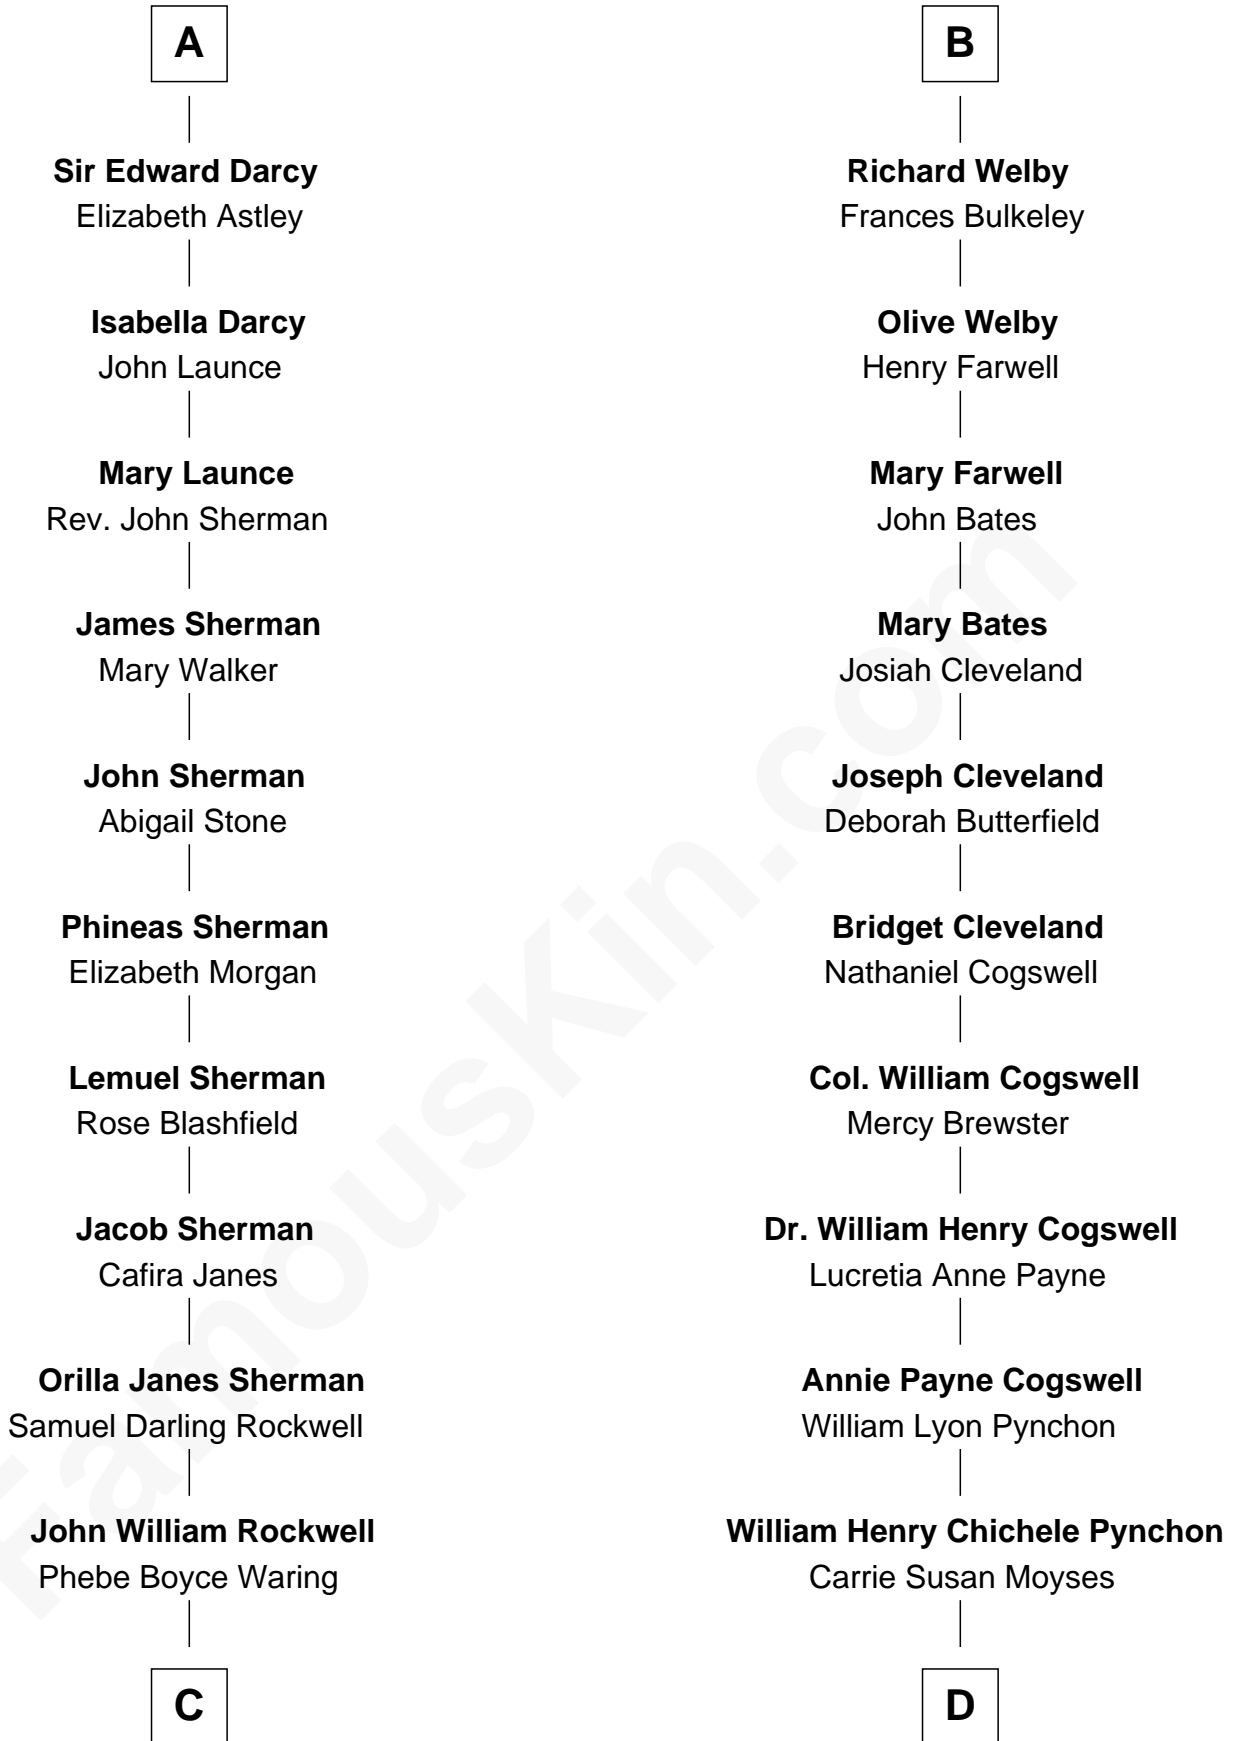

# FamousKin.com Relationship Chart of

**Norman Rockwell**

*American Artist*

18th cousin of

**Thomas Pynchon**

*American Novelist*

**Sir Reynold de Grey**

Eleanor le Strange

FamousKin.com