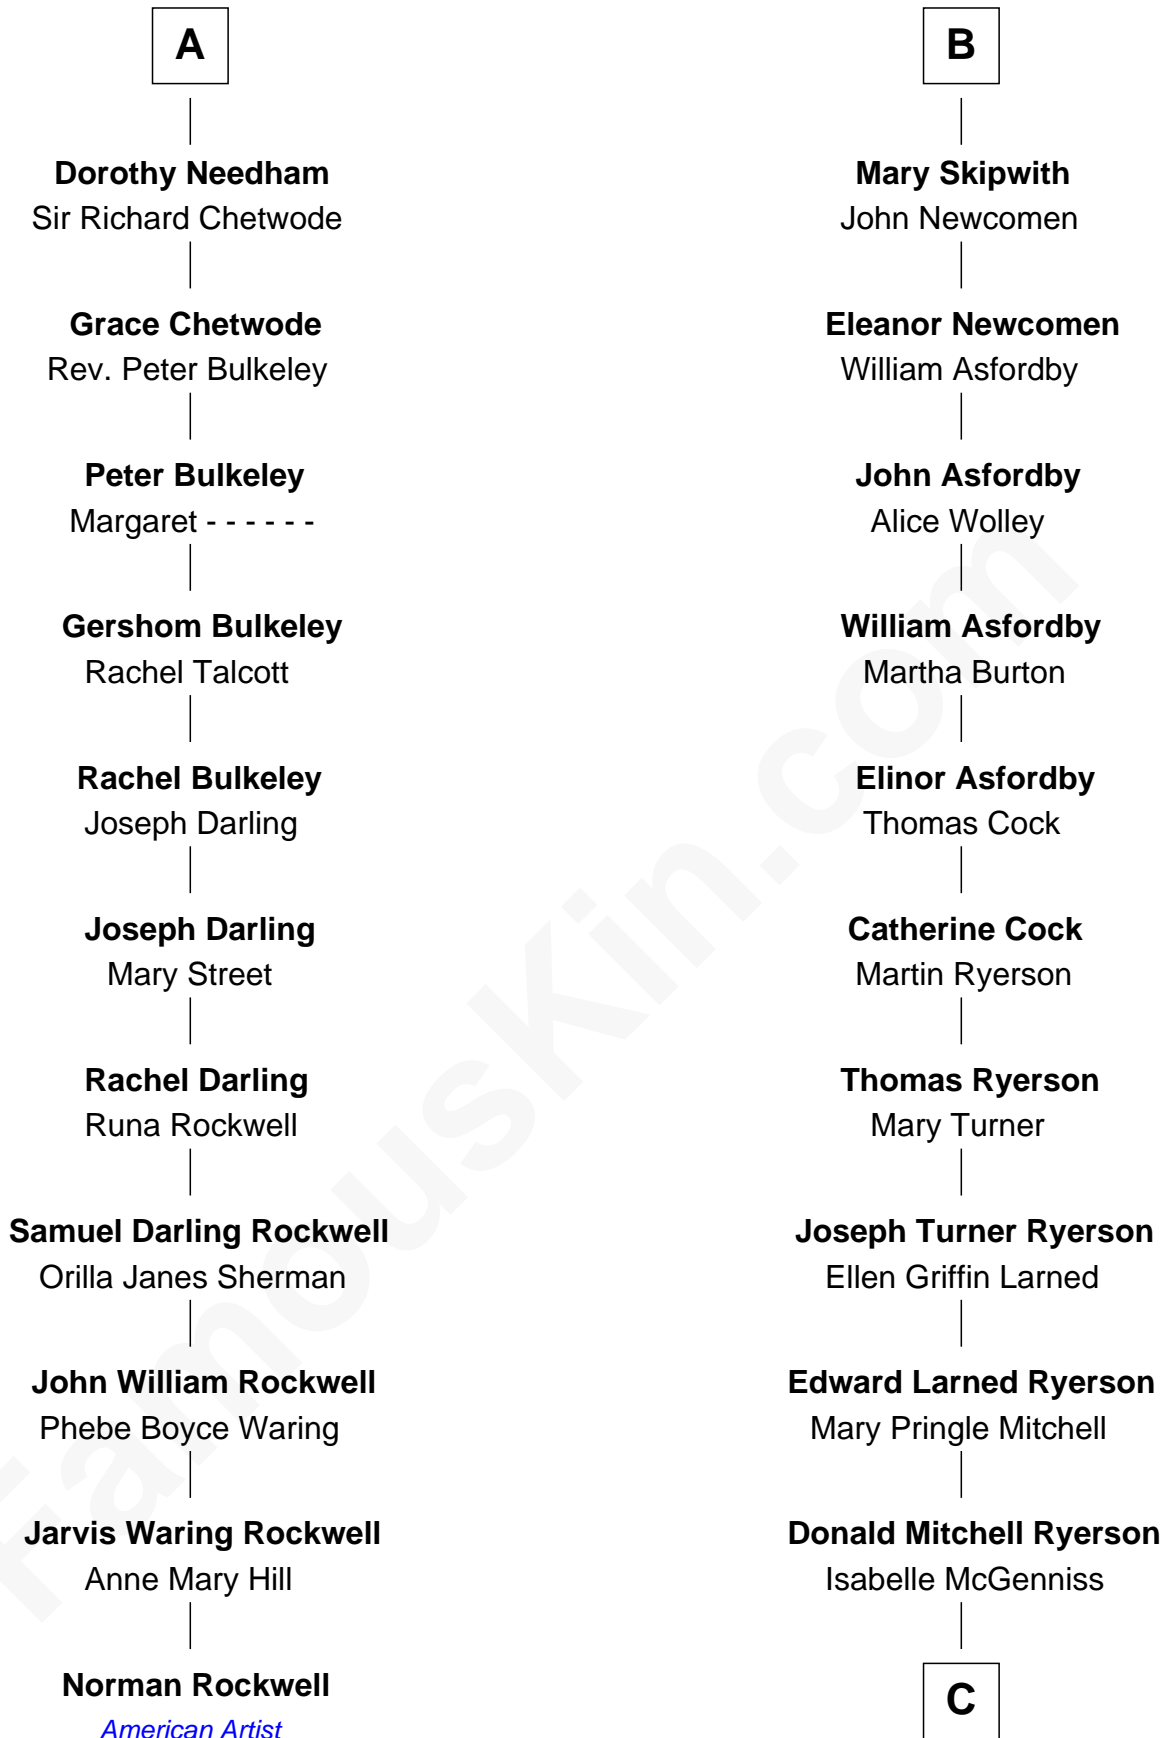

**FamousKin.com**  
**Relationship Chart of**  
**Norman Rockwell**  
*American Artist*

17th cousin 2 times removed of

**Paget Brewster**  
*TV Actress*

**C**

**Joan Ryerson**

George Washington Wales Brewster

**Galen Brewster**

Hathaway Tew

**Paget Brewster**

*TV Actress*

FamousKin.com