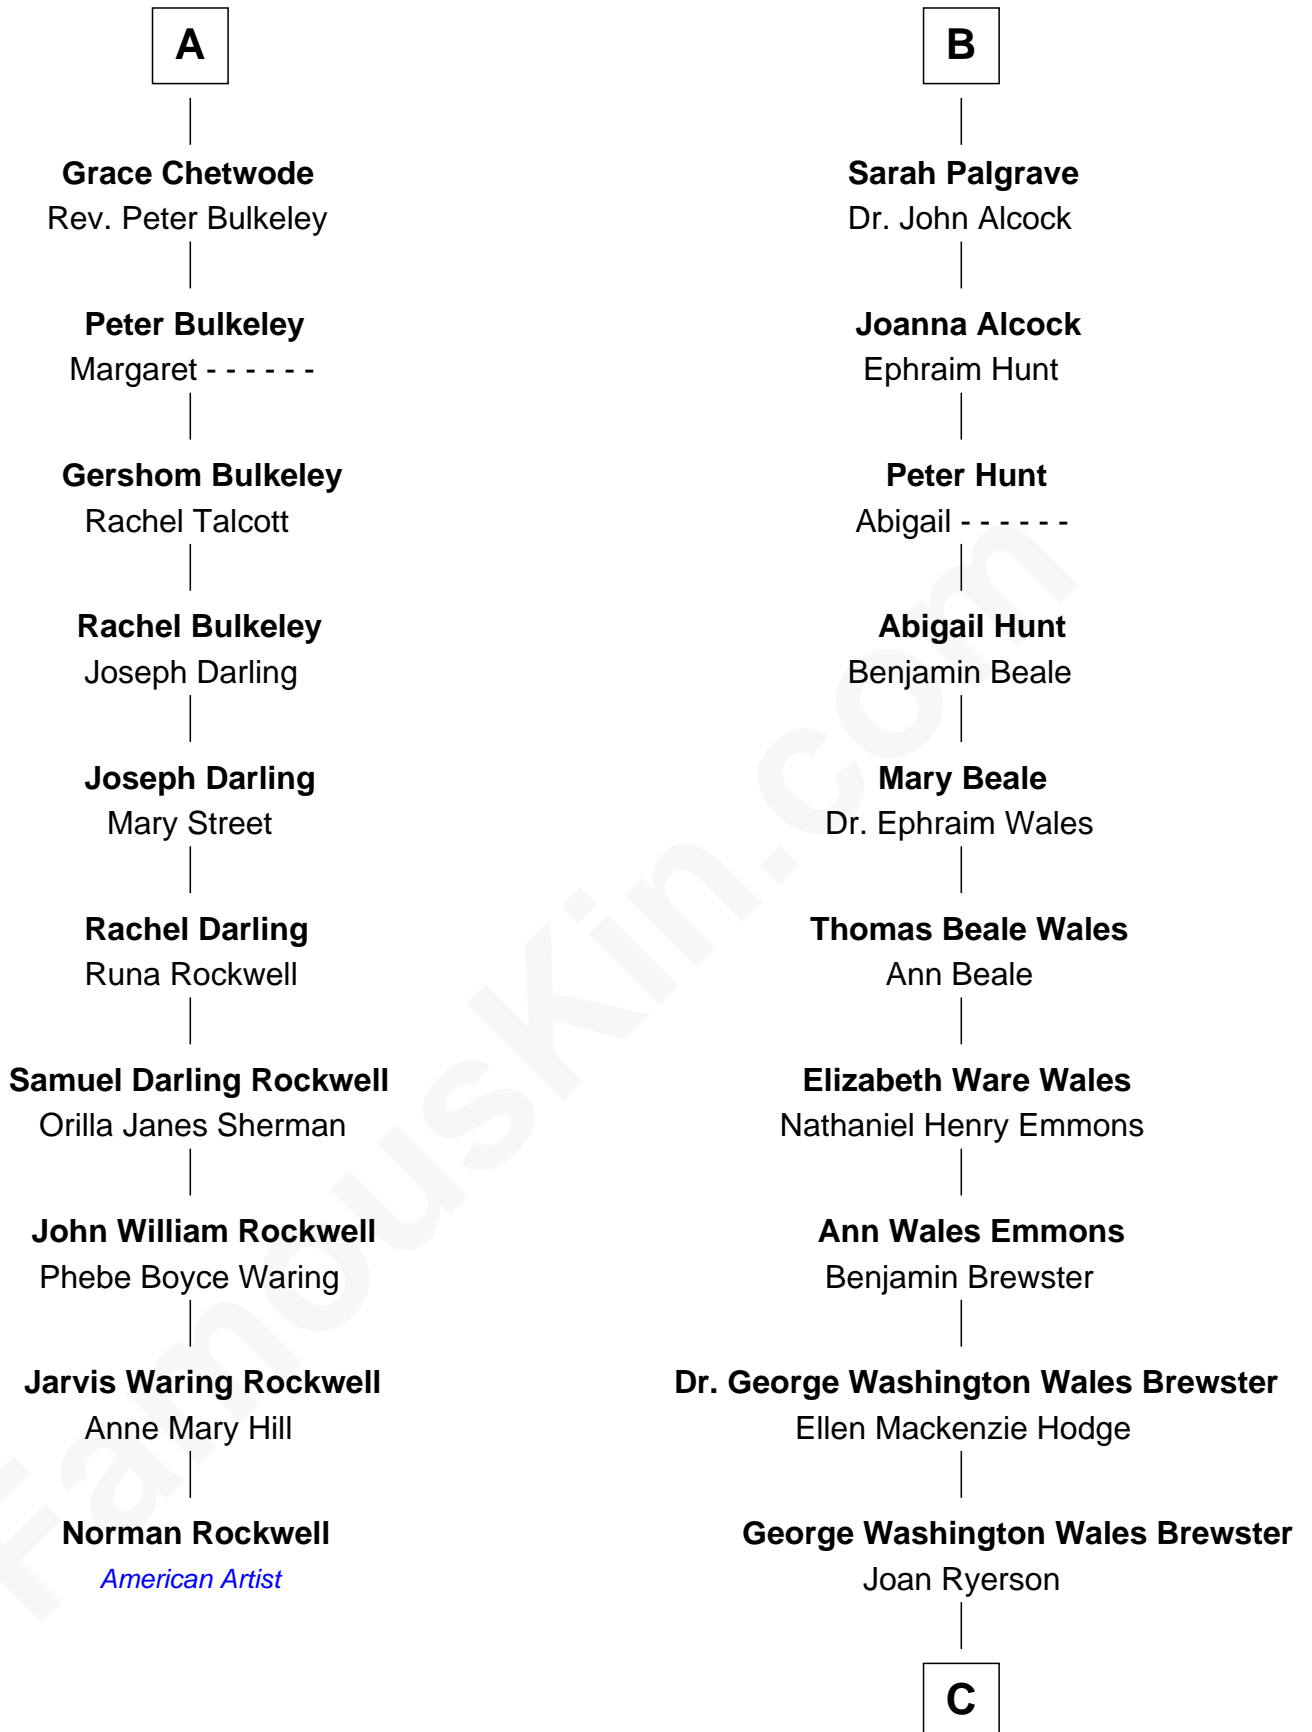

FamousKin.com
Relationship Chart of
Norman Rockwell
American Artist

16th cousin 2 times removed of

Paget Brewster
TV Actress

Sir Robert Goushill
 Elizabeth Fitzalan

C

Galen Brewster
Hathaway Tew

Paget Brewster
TV Actress

FamousKin.com