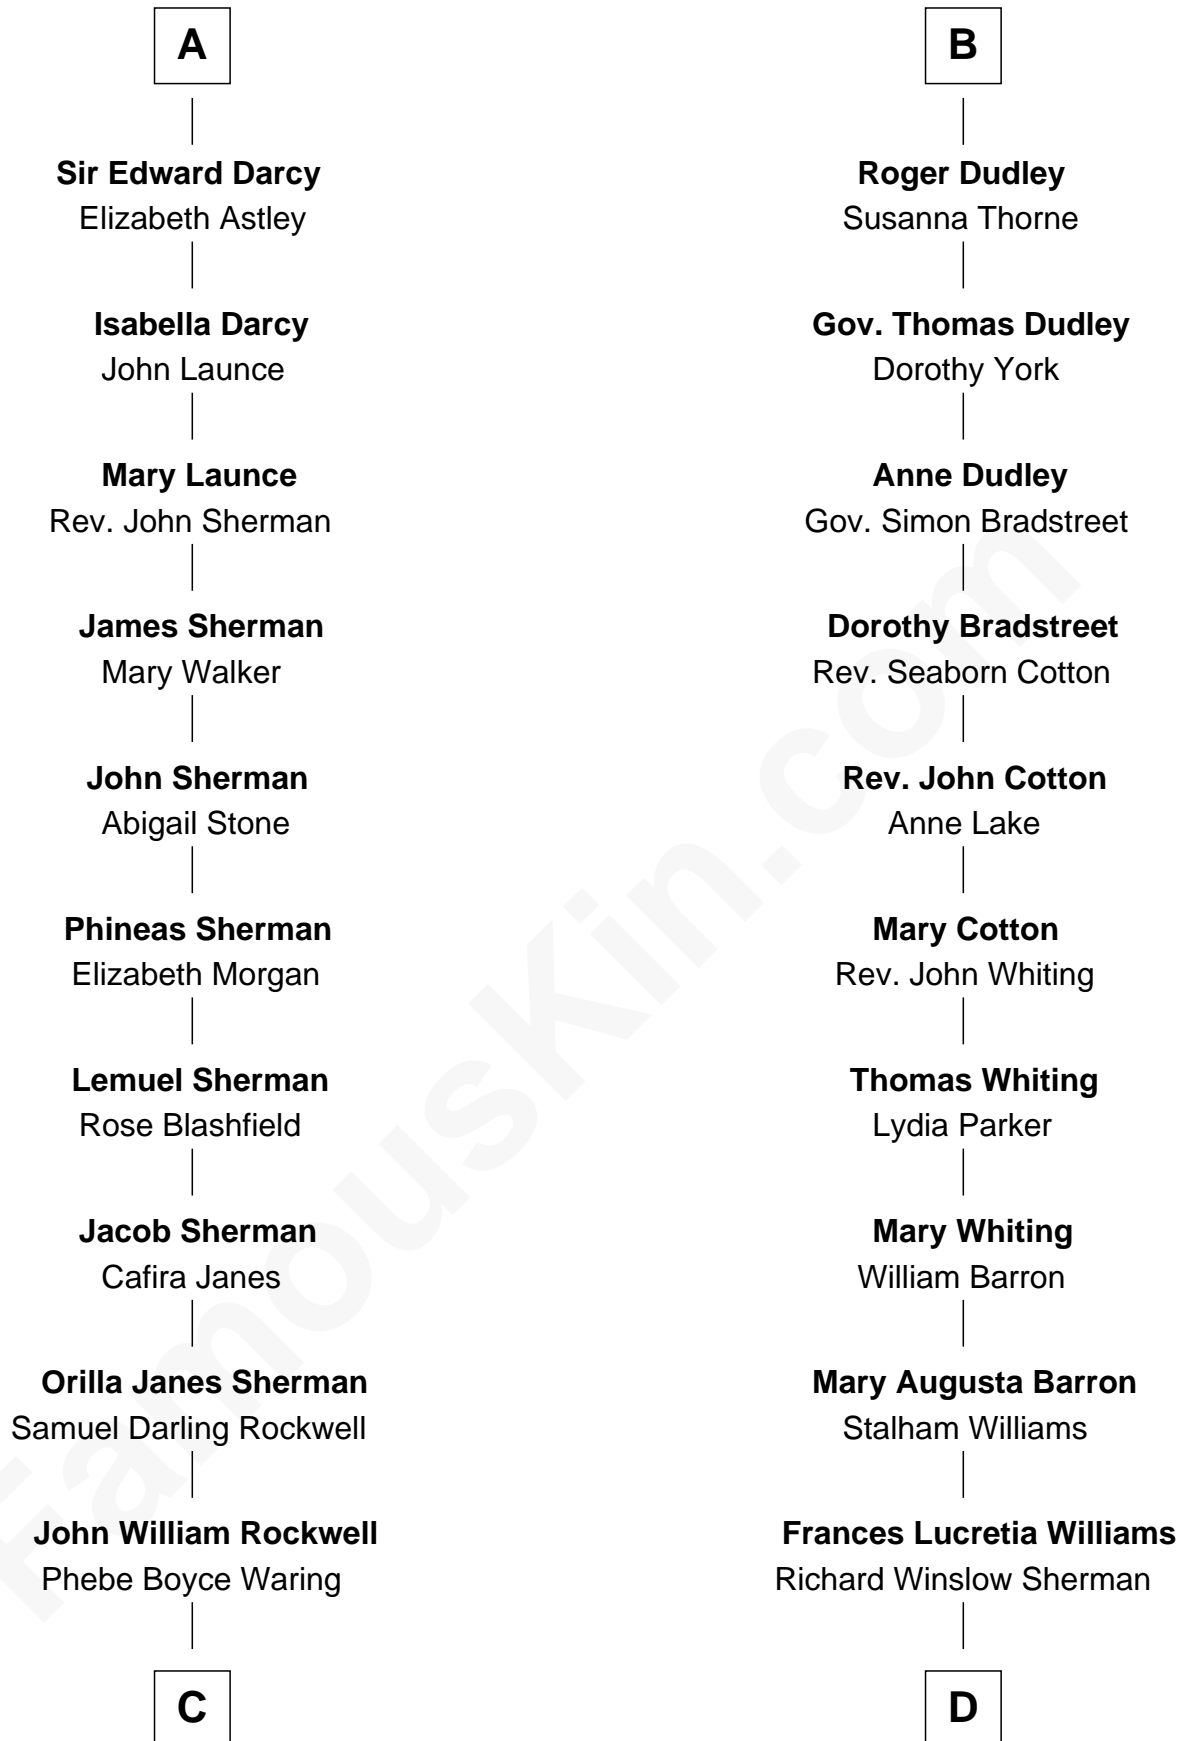

FamousKin.com Relationship Chart of

Norman Rockwell

American Artist

18th cousin of

James Sherman

27th U.S. Vice-President

C

Jarvis Waring Rockwell

Anne Mary Hill

Norman Rockwell

American Artist

D

Mary Frances Sherman

Richard Updike Sherman

James Sherman

27th U.S. Vice-President