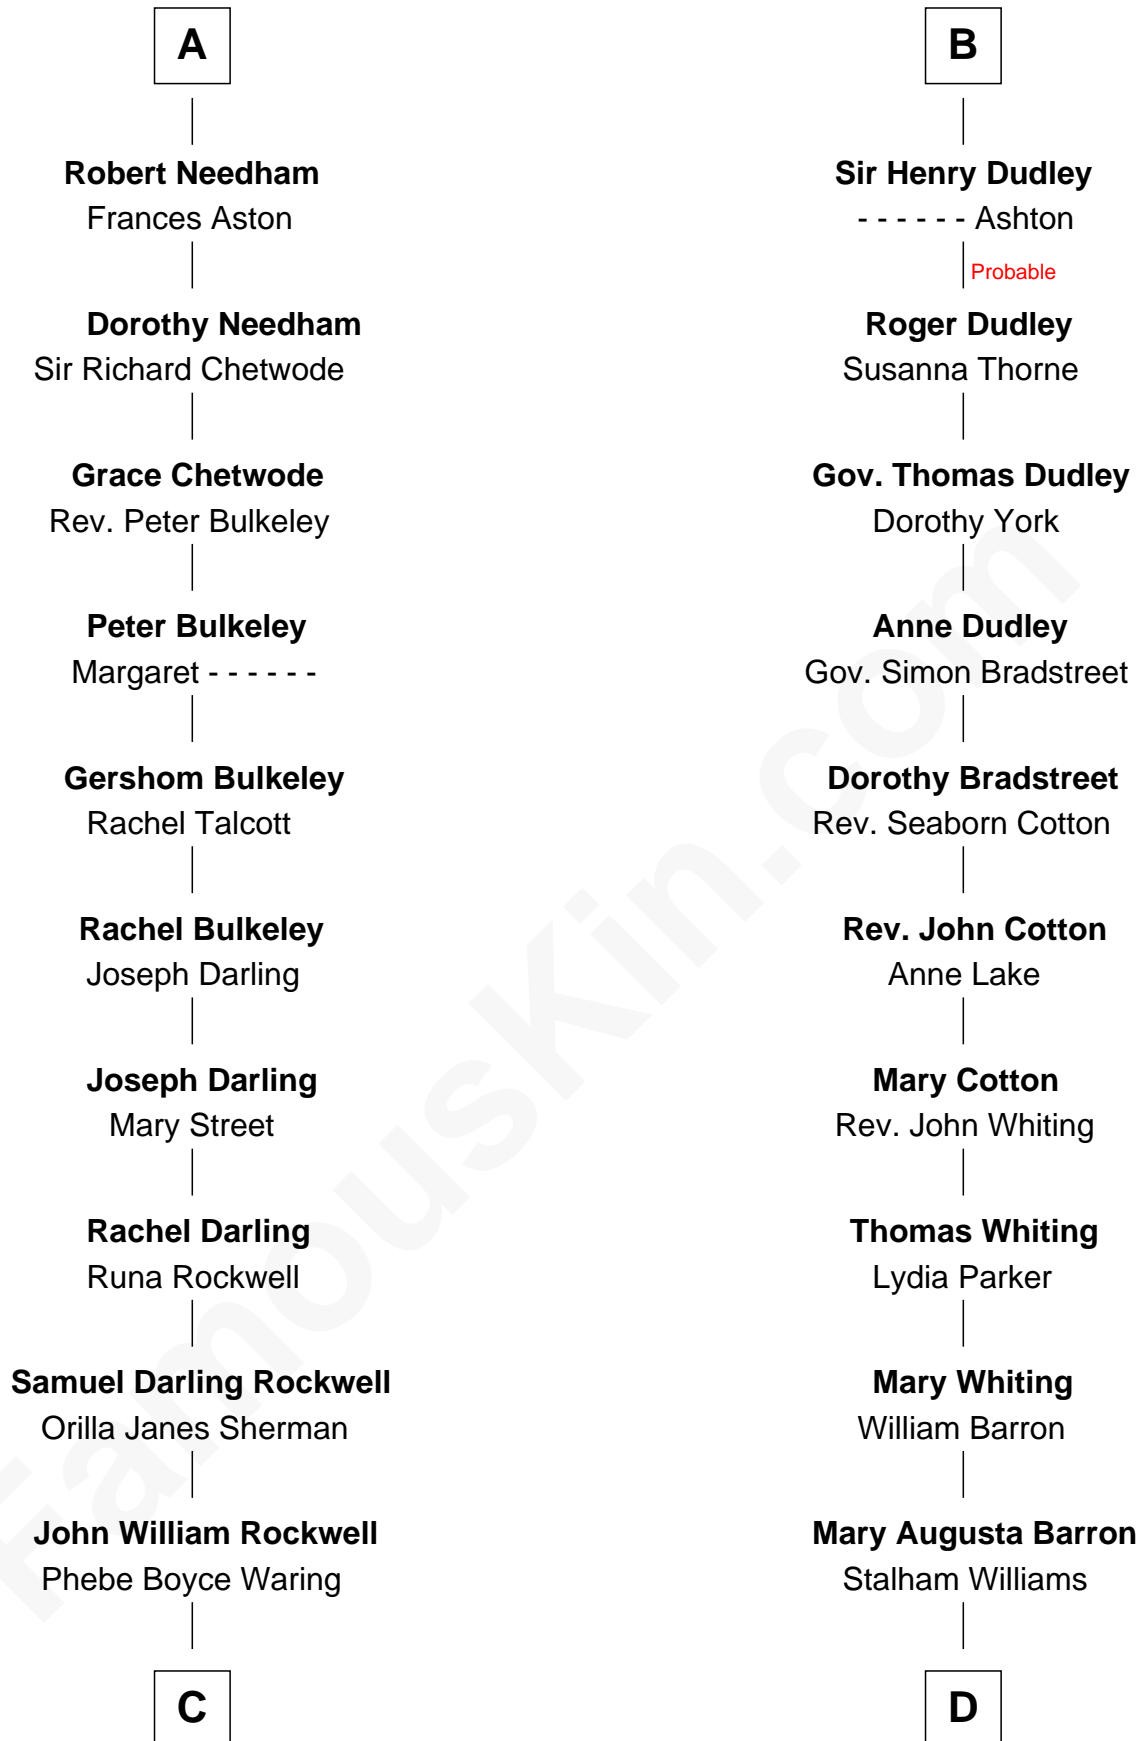

FamousKin.com
Relationship Chart of
Norman Rockwell
American Artist

18th cousin 1 time removed of
James Sherman
27th U.S. Vice-President

Sir William de Ros
 Margery de Badlesmere

C

Jarvis Waring Rockwell

Anne Mary Hill

Norman Rockwell

American Artist

D

Frances Lucretia Williams

Richard Winslow Sherman

Mary Frances Sherman

Richard Updike Sherman

James Sherman

27th U.S. Vice-President

FamousKin.com