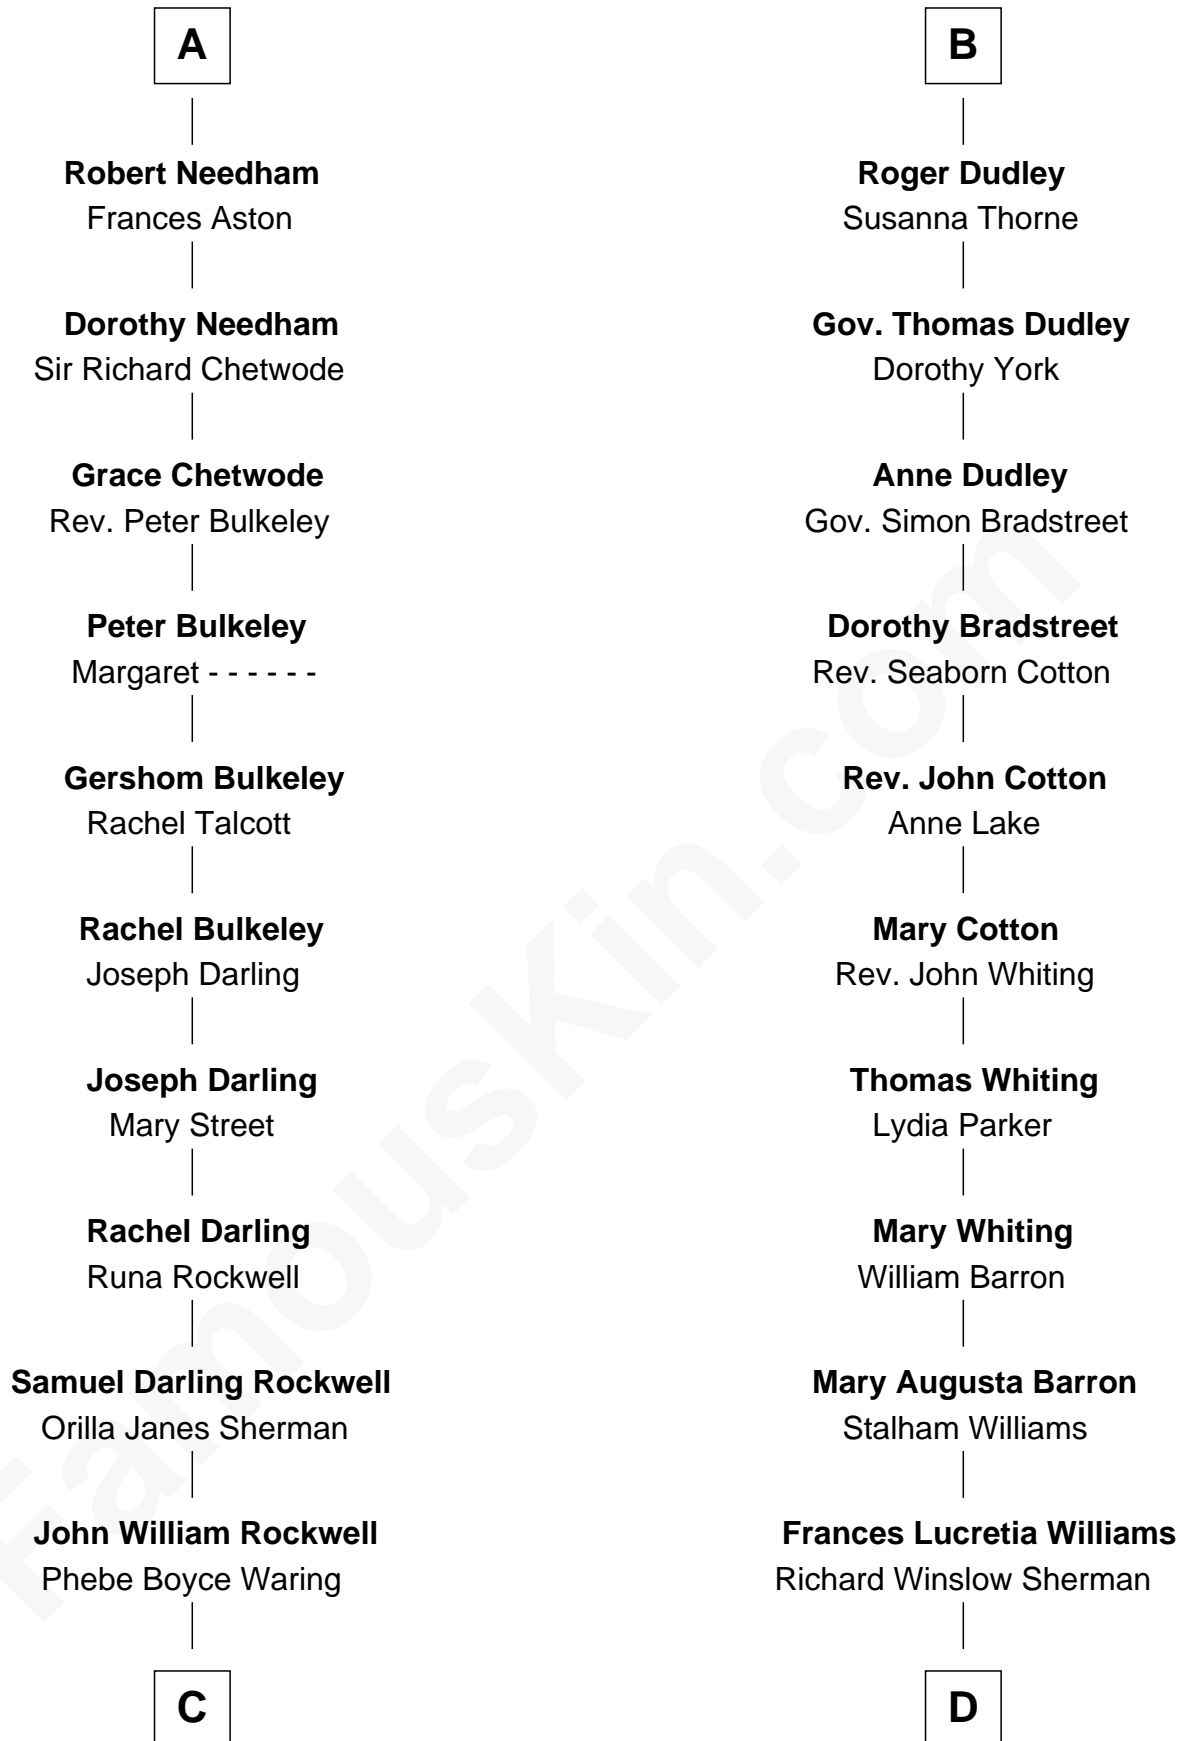

FamousKin.com Relationship Chart of

Norman Rockwell

American Artist

18th cousin of

James Sherman

27th U.S. Vice-President

Richard Fitzalan
Eleanor Plantagenet

FamousKin.com