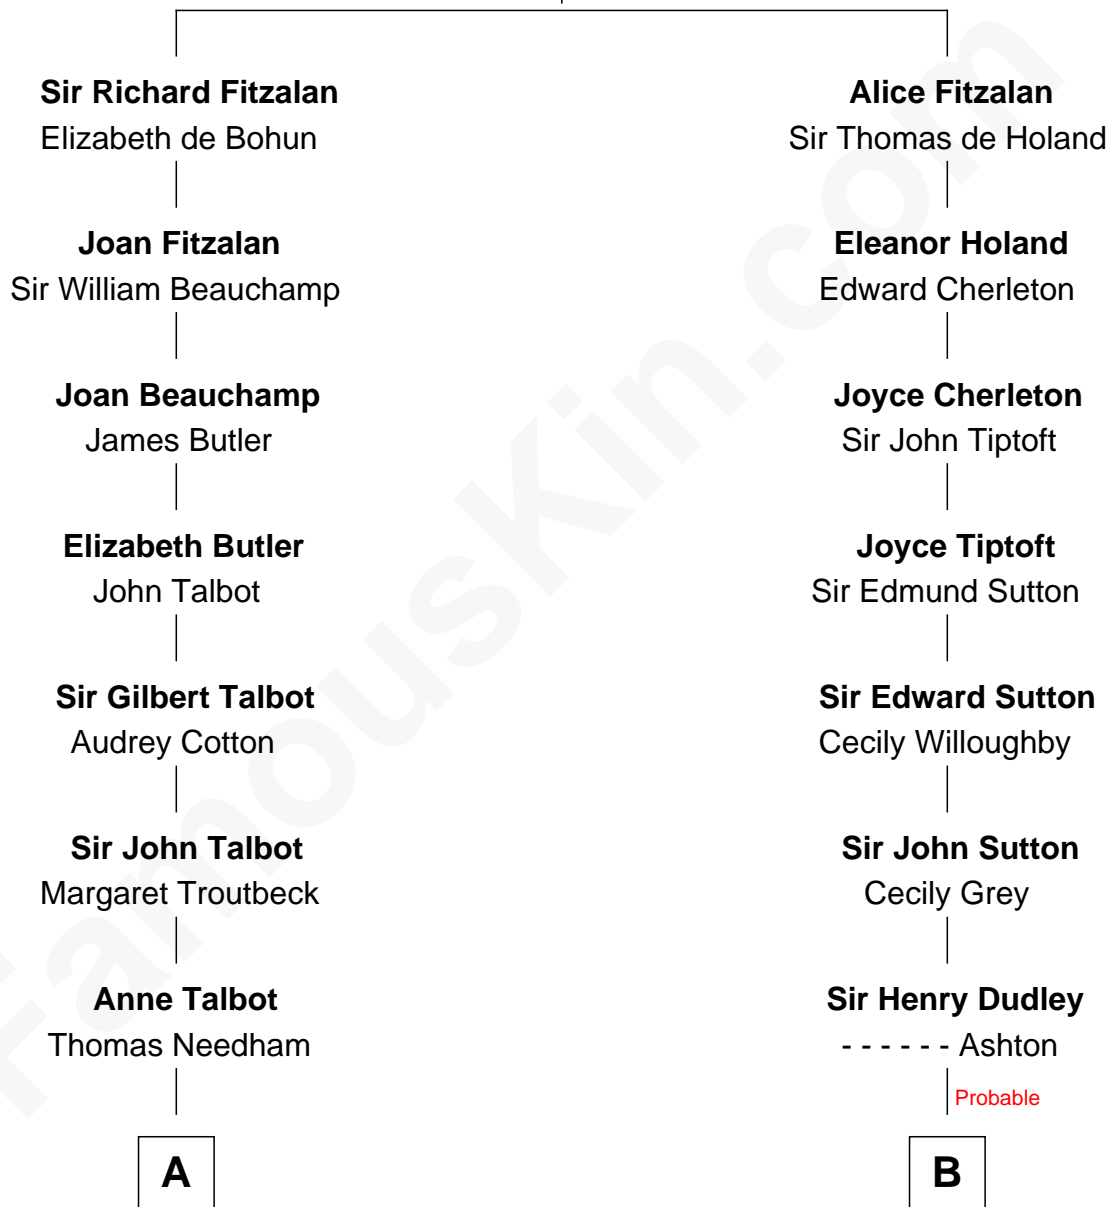

FamousKin.com Relationship Chart of

Norman Rockwell

American Artist

18th cousin of

James Sherman

27th U.S. Vice-President

Richard Fitzalan
Eleanor Plantagenet

FamousKin.com