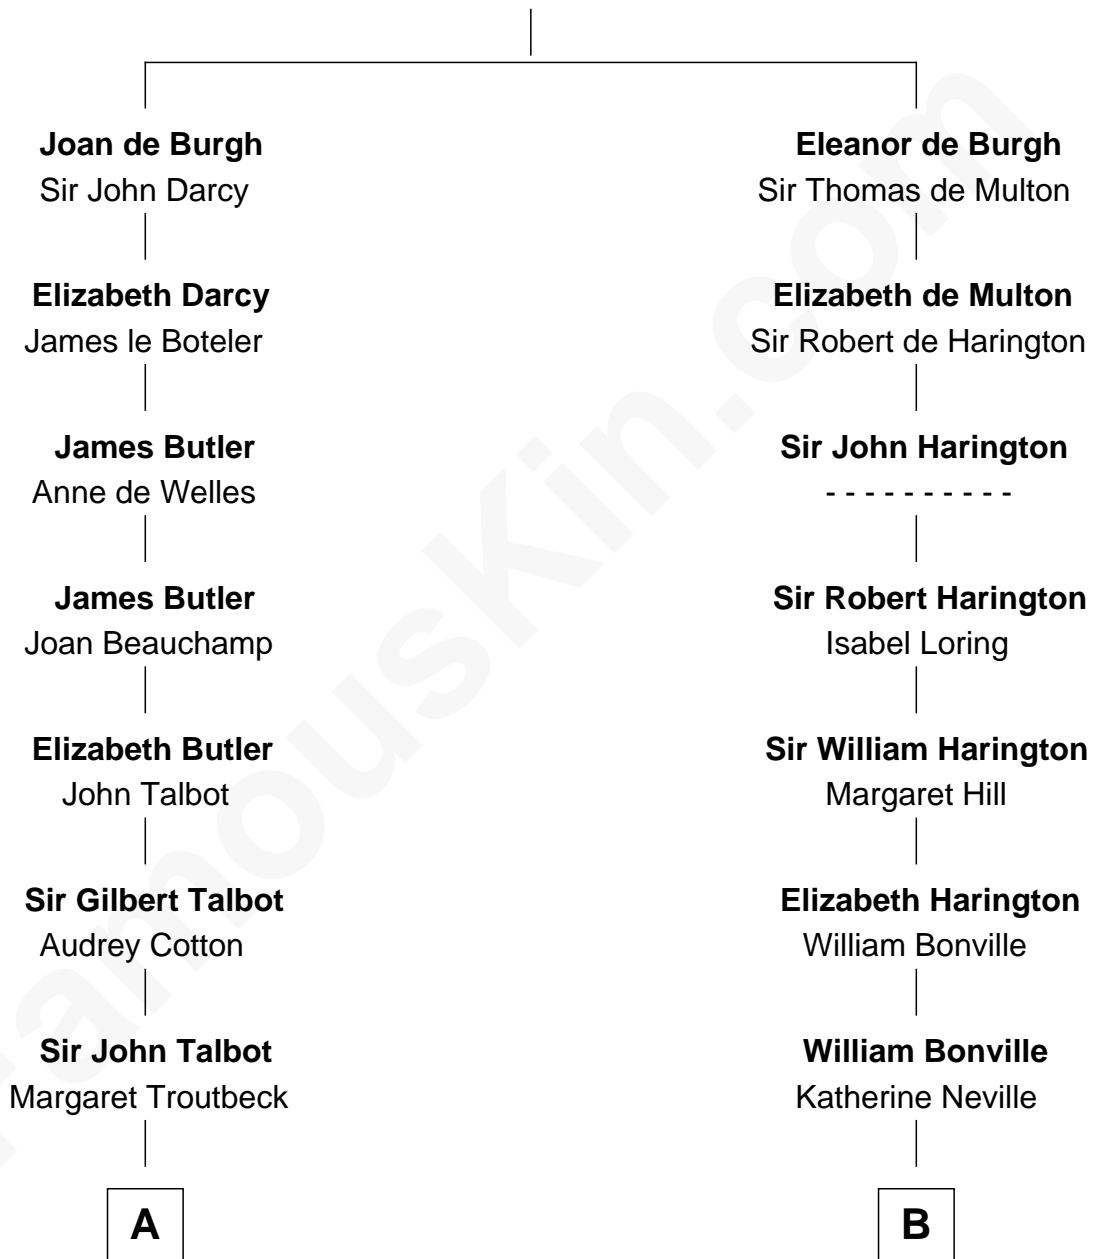

FamousKin.com
Relationship Chart of
Norman Rockwell
American Artist

19th cousin 2 times removed of

James Sherman
27th U.S. Vice-President

Sir Richard de Burgh
 Margaret - - - - -

C

John William Rockwell

Phebe Boyce Waring

Jarvis Waring Rockwell

Anne Mary Hill

Norman Rockwell

American Artist

D

Mary Whiting

William Barron

Mary Augusta Barron