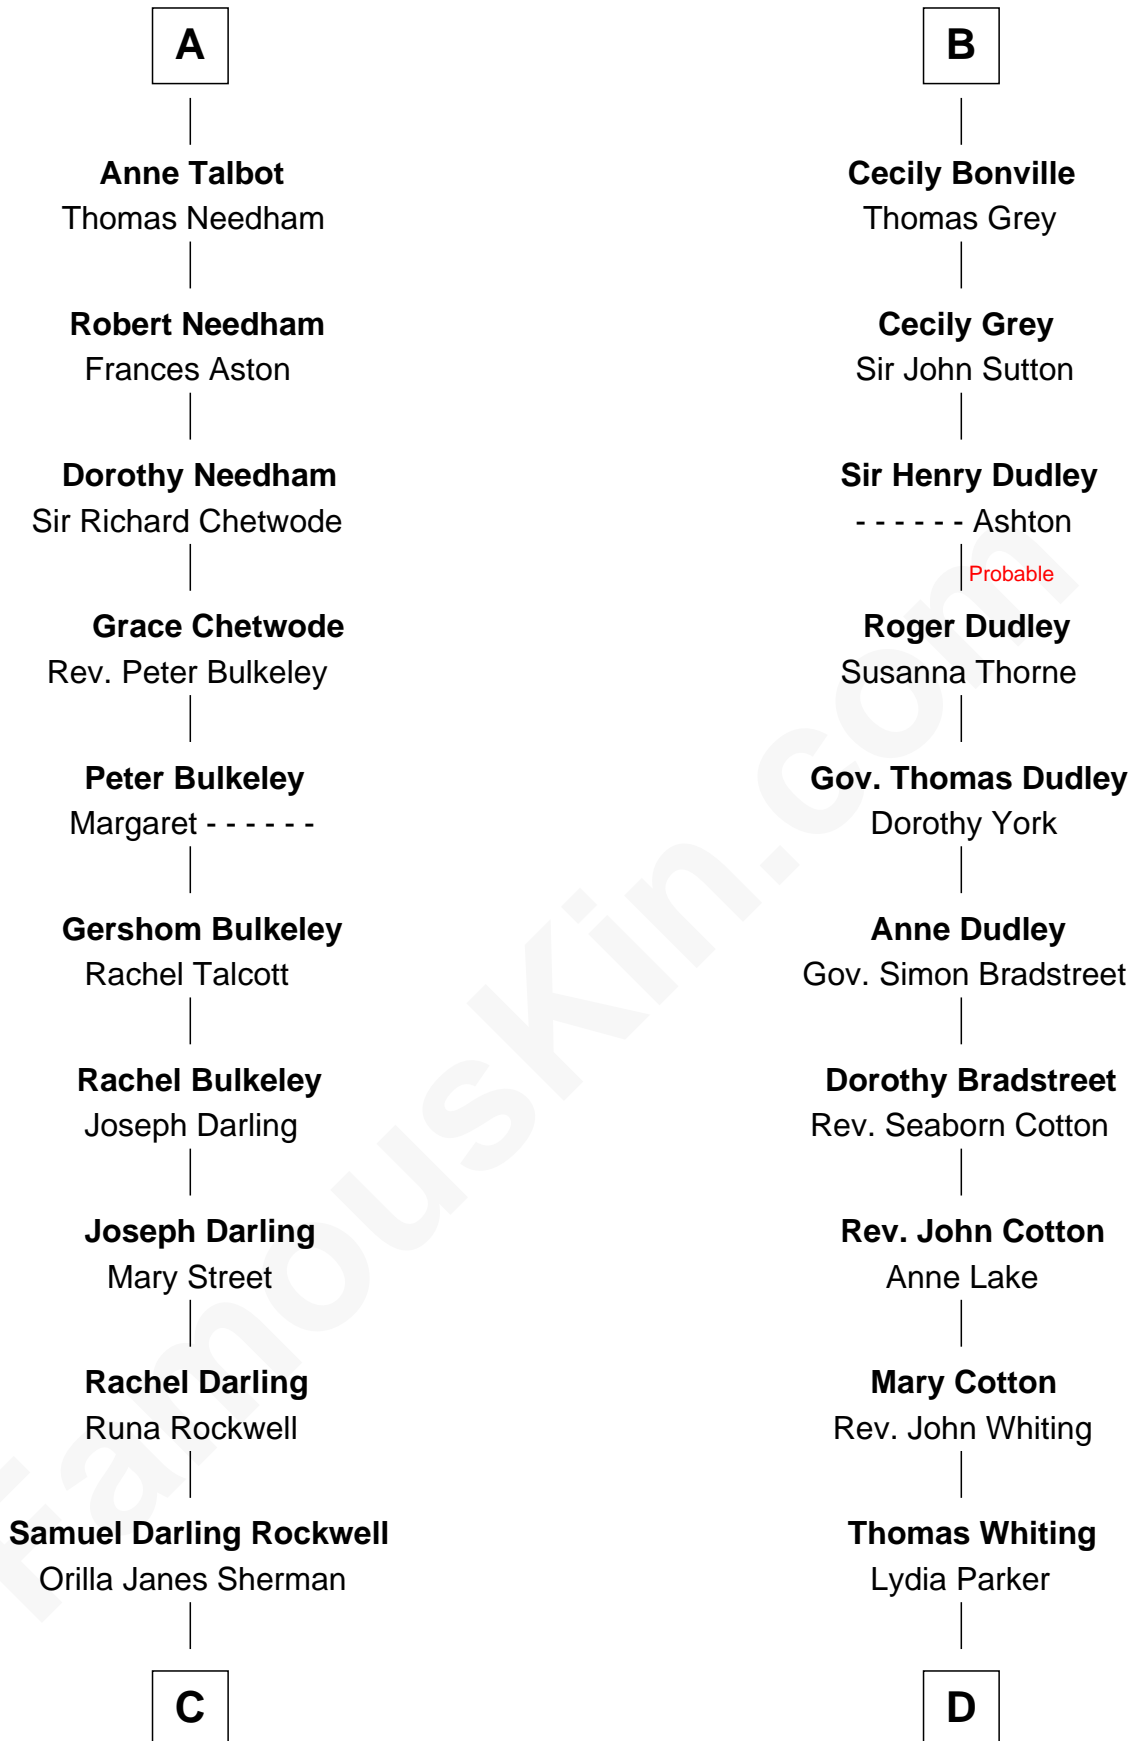

FamousKin.com
Relationship Chart of
Norman Rockwell
American Artist

19th cousin 2 times removed of

James Sherman
27th U.S. Vice-President

Sir Richard de Burgh
 Margaret - - - - -

C

John William Rockwell

Phebe Boyce Waring

Jarvis Waring Rockwell

Anne Mary Hill

Norman Rockwell

American Artist

D

Mary Whiting

William Barron

Mary Augusta Barron

Stalham Williams

Frances Lucretia Williams

Richard Winslow Sherman

Mary Frances Sherman

Richard Updike Sherman

James Sherman

27th U.S. Vice-President