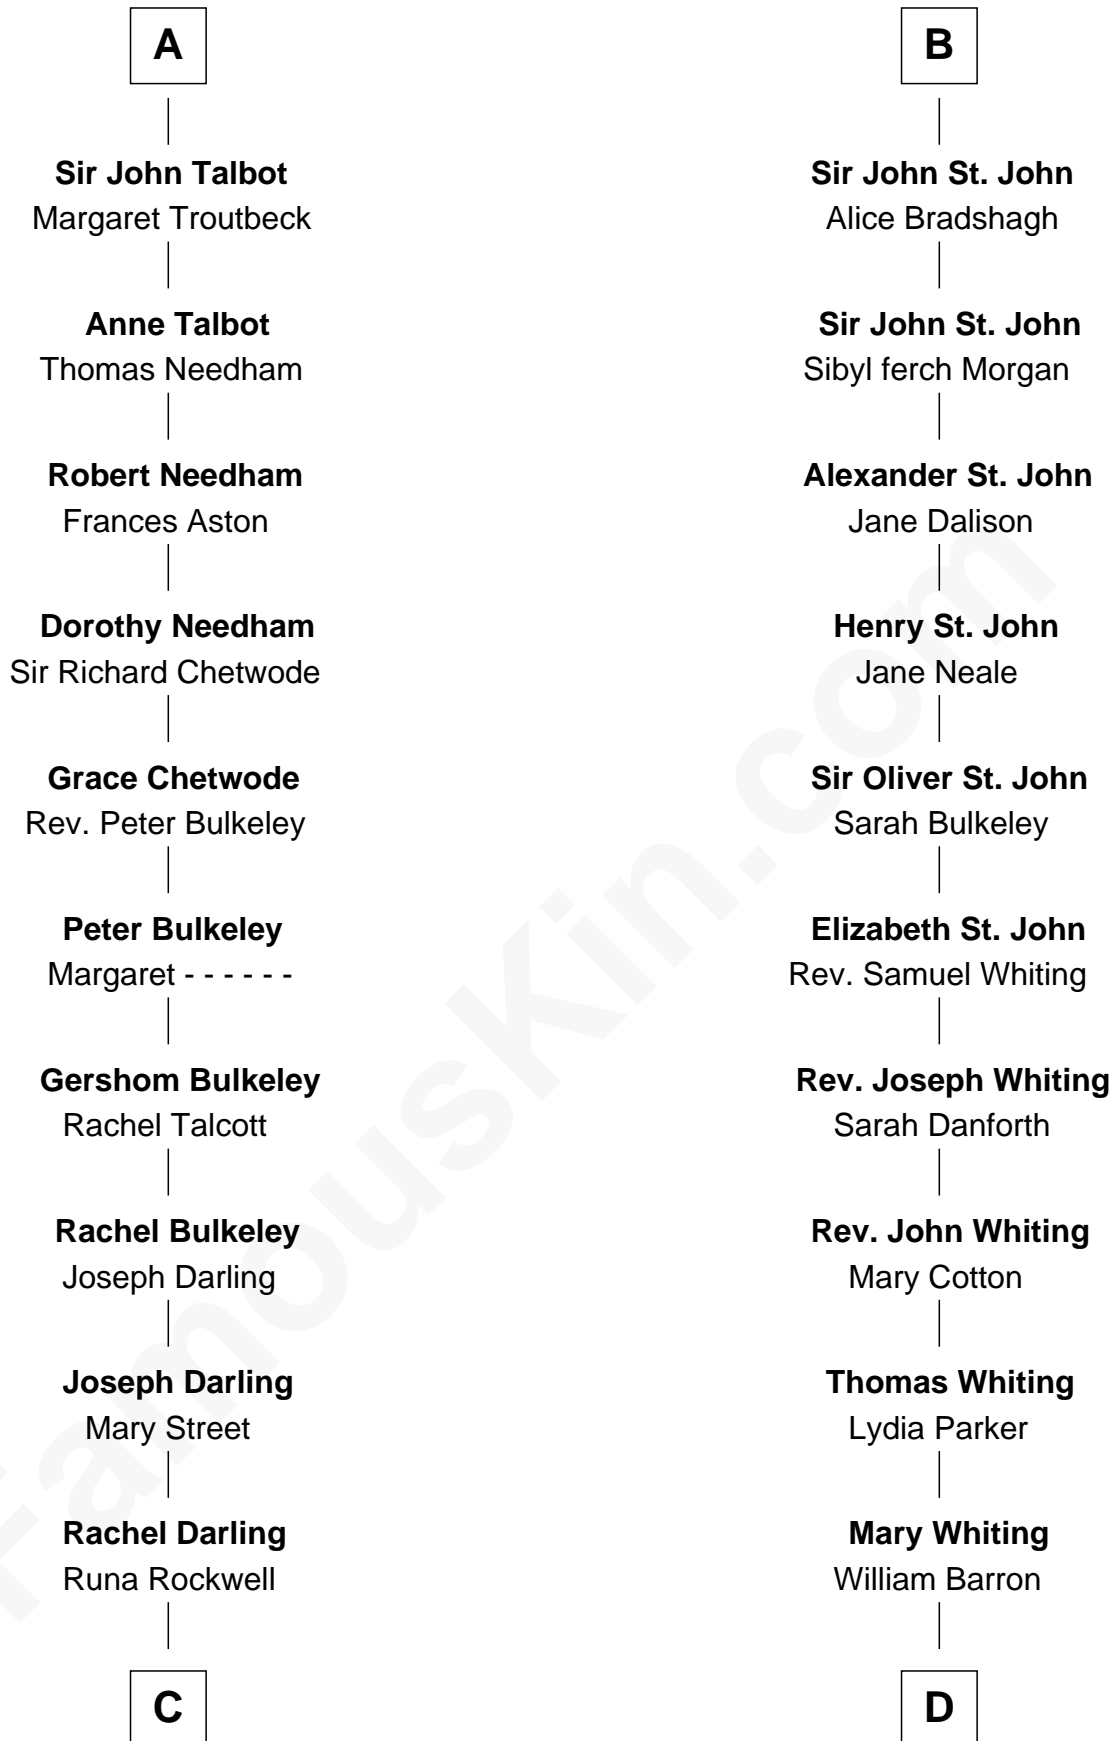

# FamousKin.com Relationship Chart of

**Norman Rockwell**

*American Artist*

20th cousin of

**James Sherman**

*27th U.S. Vice-President*

**Sir William de Beauchamp**

Isabel Mauduit

**C**

**Samuel Darling Rockwell**

Orilla Janes Sherman

**John William Rockwell**

Phebe Boyce Waring

**Jarvis Waring Rockwell**

Anne Mary Hill

**Norman Rockwell**