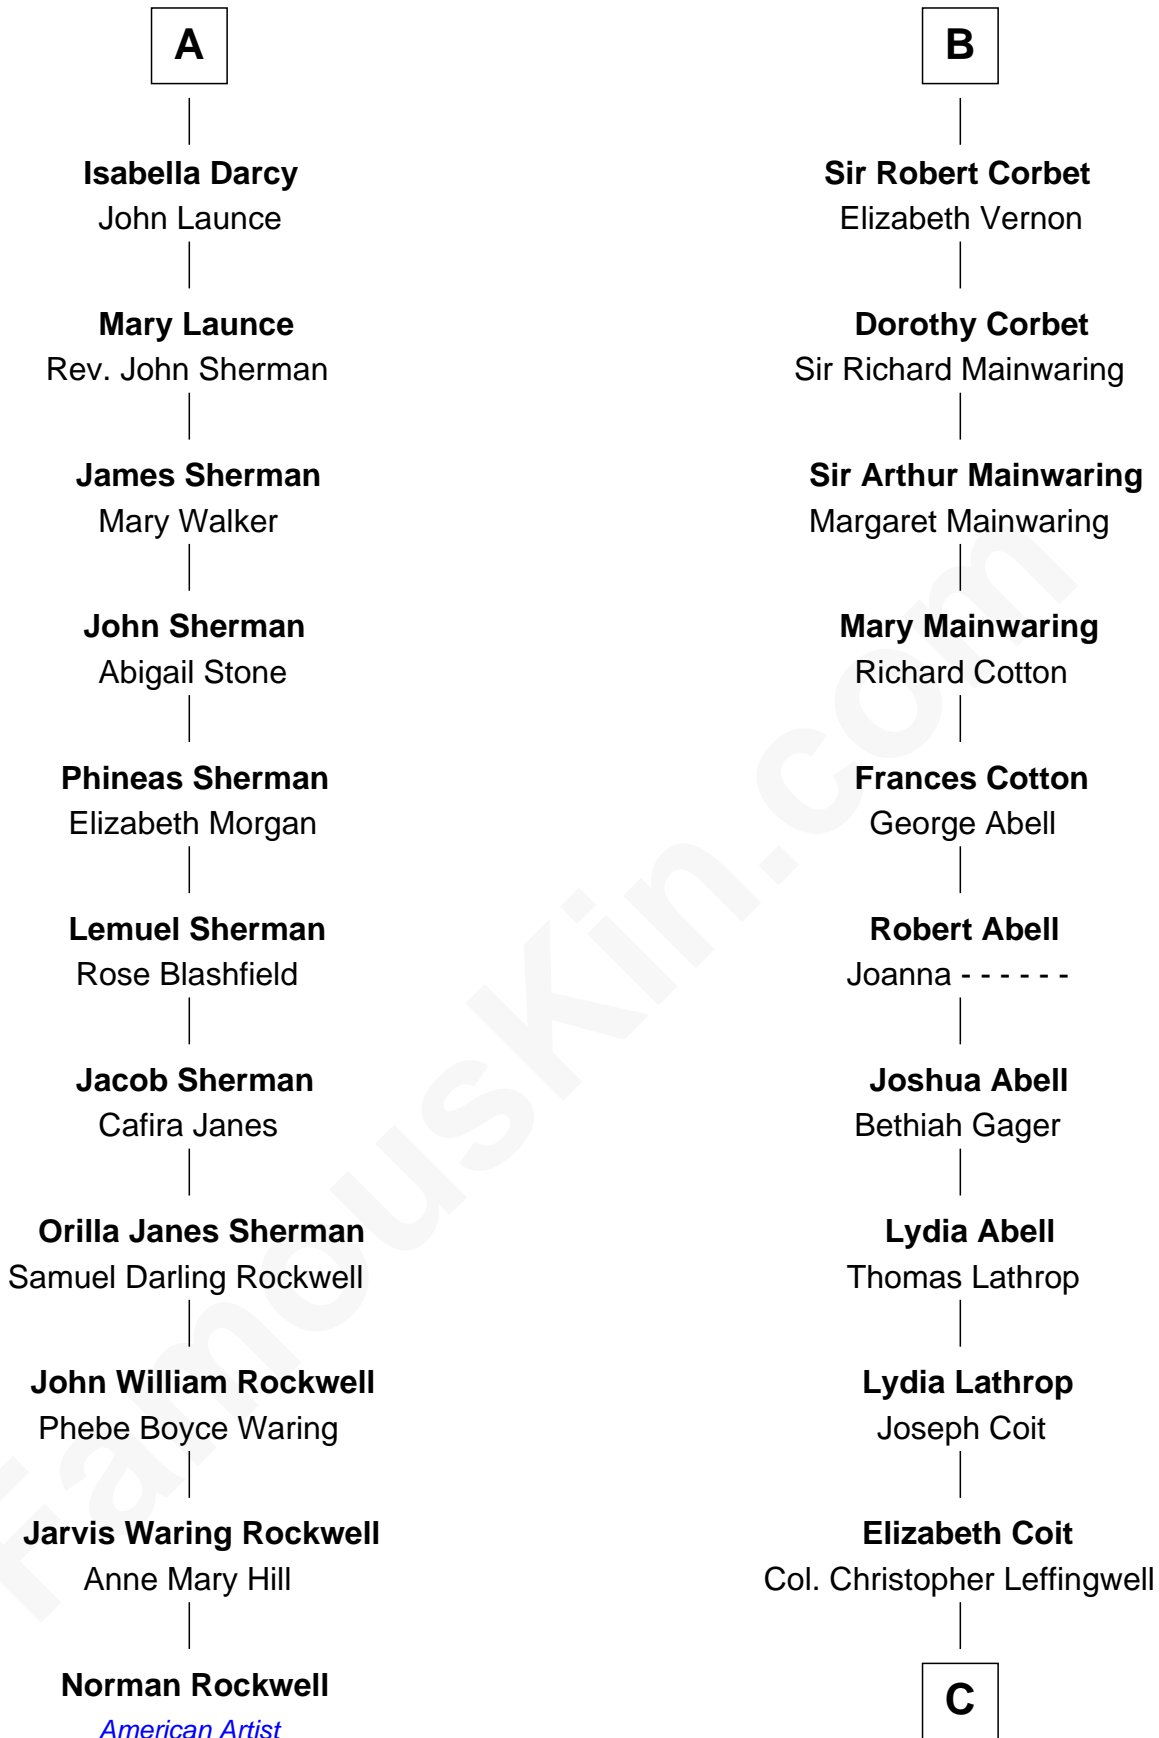

FamousKin.com
Relationship Chart of
Norman Rockwell
American Artist

17th cousin 4 times removed of

Allen Dulles
5th Director of the C.I.A.

Sir Henry de Grey
 Elizabeth Talbot

C

Joanna Leffingwell

Charles Lathrop

Harriet Wadsworth Lathrop

Rev. Miron Winslow

Harriet Lathrop Winslow

Rev. John Welsh Dulles

Allen Macy Dulles

Edith Foster

Allen Dulles

5th Director of the C.I.A.

FamousKin.com