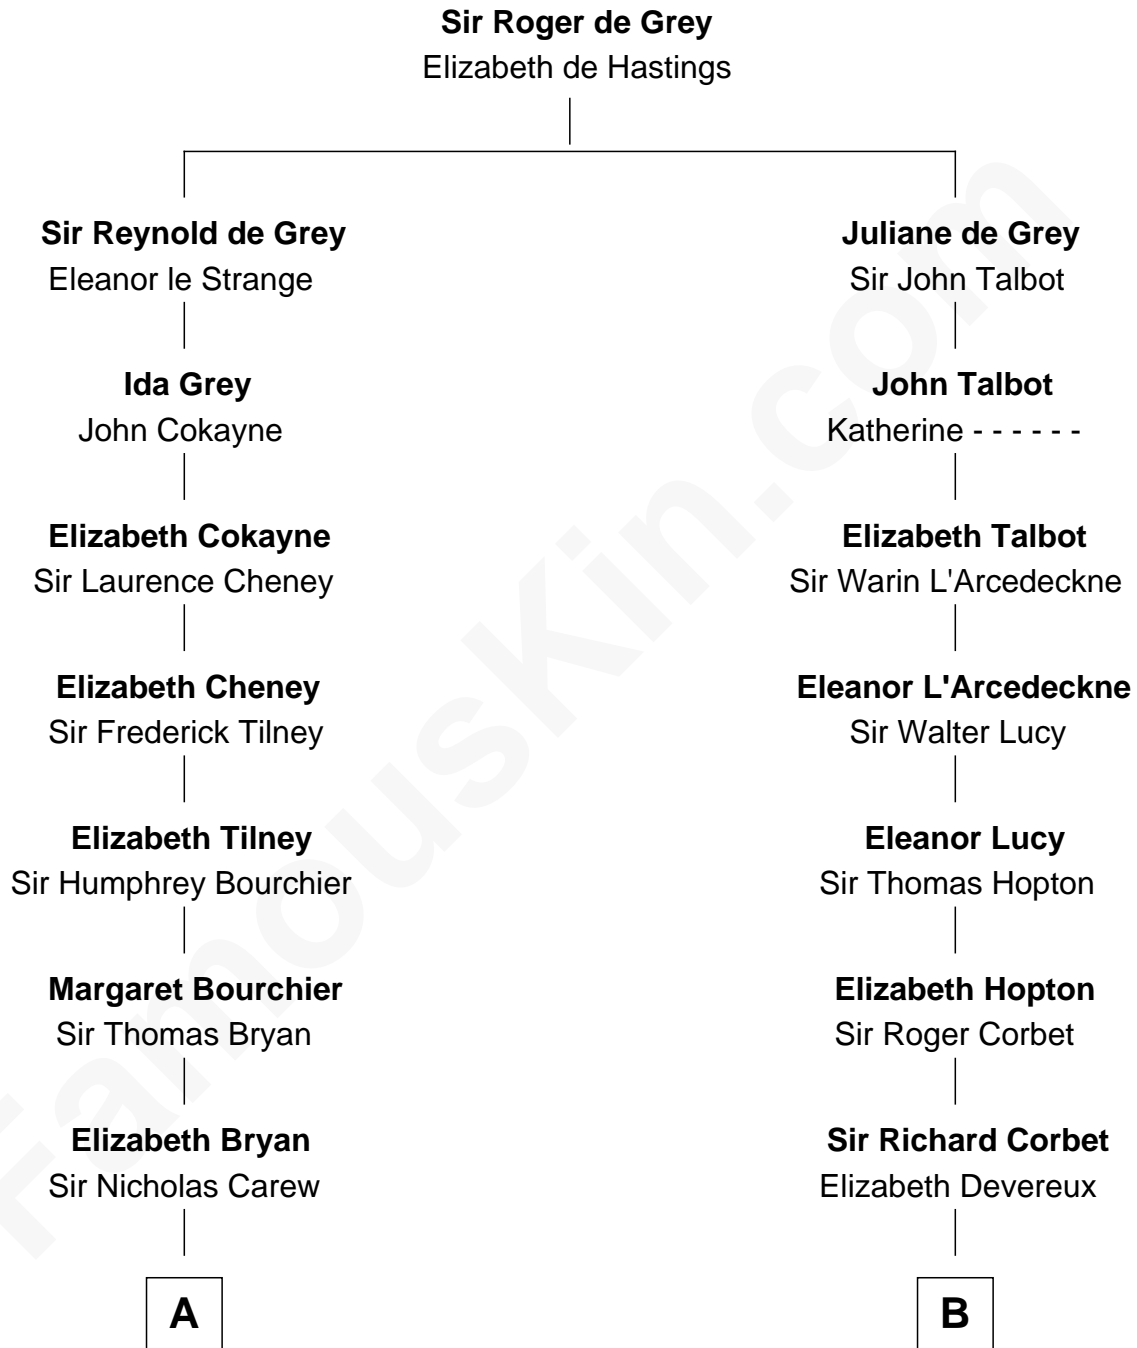

FamousKin.com
Relationship Chart of
Norman Rockwell
American Artist

19th cousin 2 times removed of
Allen Dulles
5th Director of the C.I.A.

C

John William Rockwell

Phebe Boyce Waring

Jarvis Waring Rockwell

Anne Mary Hill

Norman Rockwell

American Artist

D

Joanna Leffingwell

Charles Lathrop

Harriet Wadsworth Lathrop

Rev. Miron Winslow

Harriet Lathrop Winslow