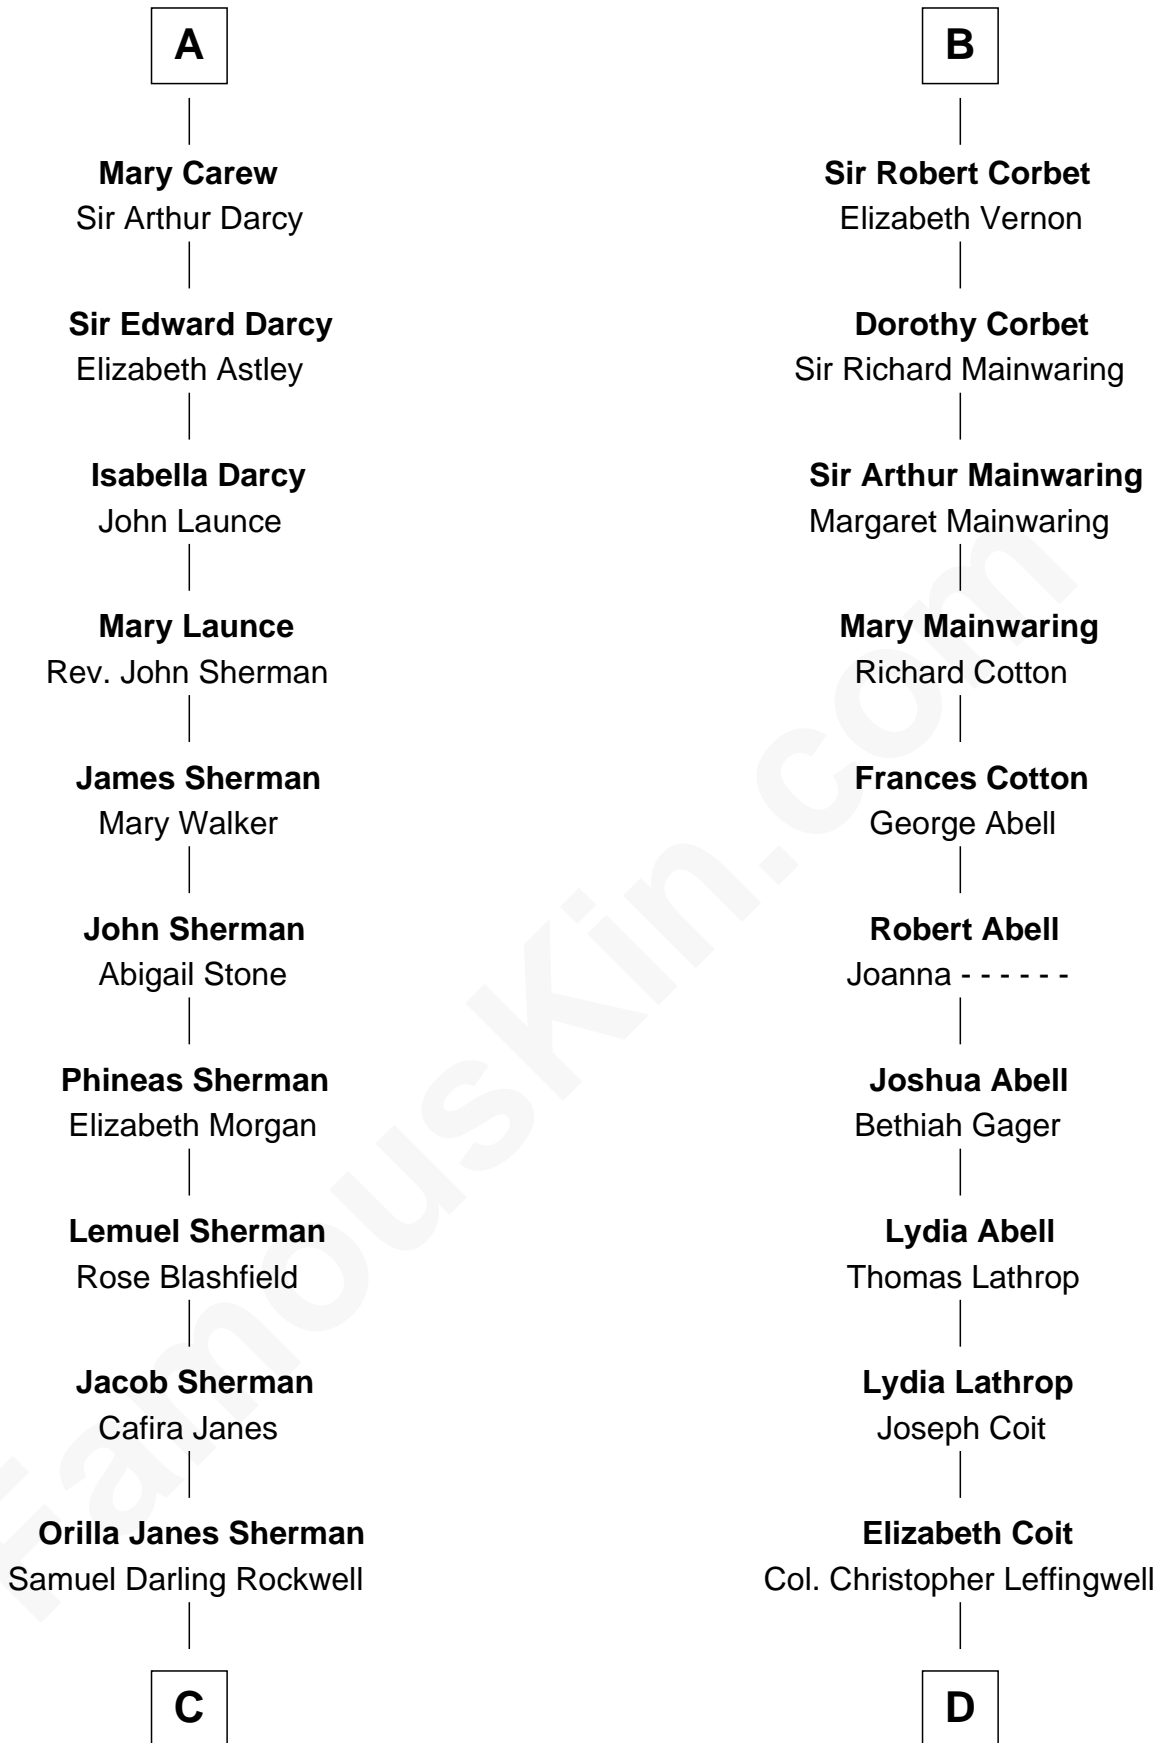

FamousKin.com
Relationship Chart of
Norman Rockwell
American Artist

19th cousin 2 times removed of
Allen Dulles
5th Director of the C.I.A.

C

John William Rockwell

Phebe Boyce Waring

Jarvis Waring Rockwell

Anne Mary Hill

Norman Rockwell

American Artist

D

Joanna Leffingwell

Charles Lathrop

Harriet Wadsworth Lathrop

Rev. Miron Winslow

Harriet Lathrop Winslow