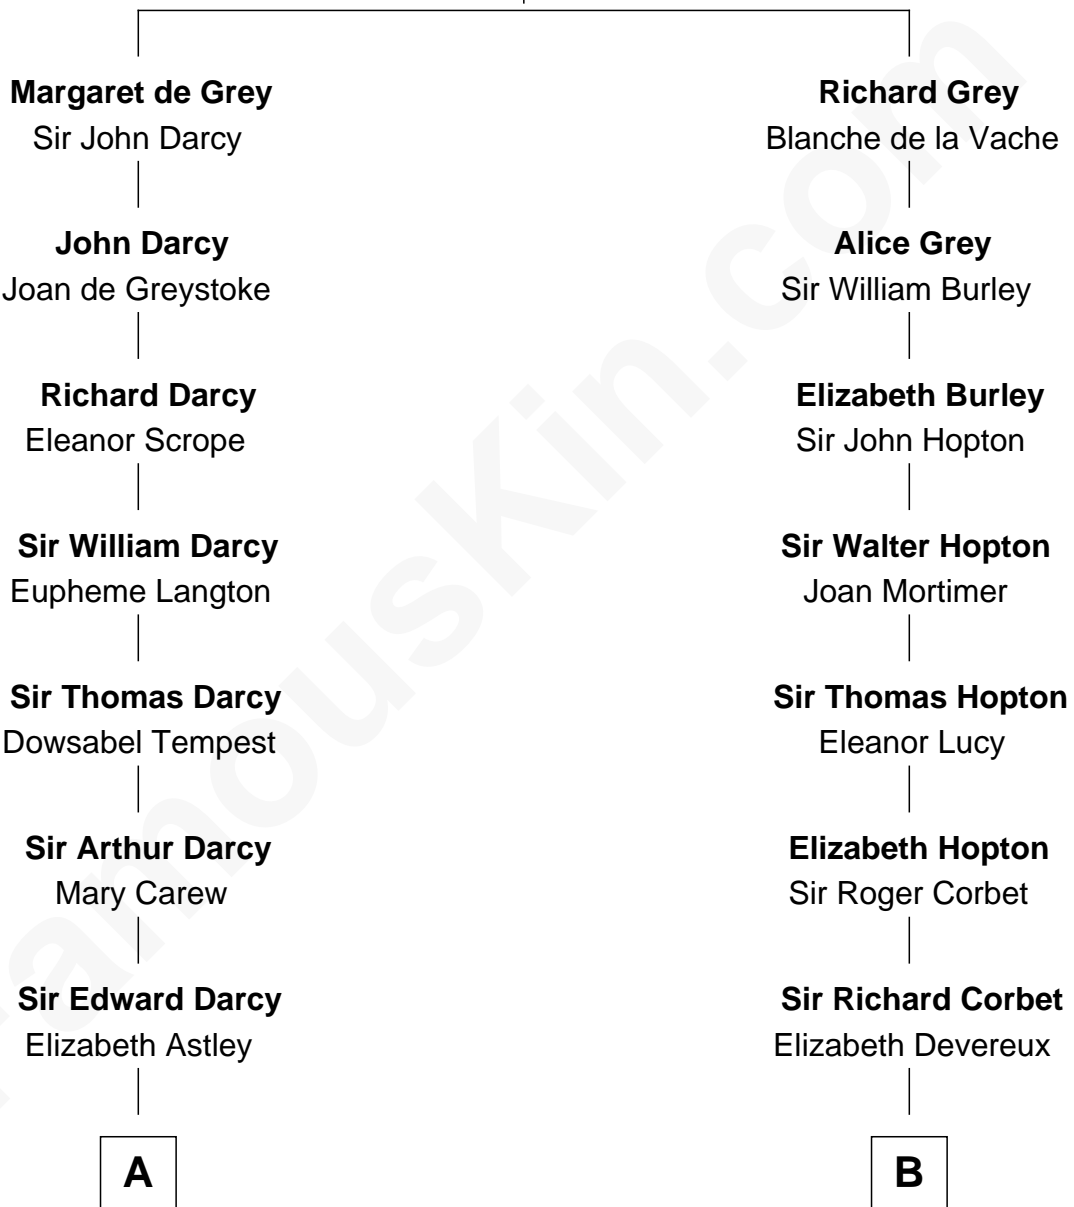

FamousKin.com
Relationship Chart of
Norman Rockwell
American Artist

17th cousin 4 times removed of

John Foster Dulles
52nd U.S. Secretary of State

Sir Henry de Grey
 Elizabeth Talbot

C

Joanna Leffingwell

Charles Lathrop

Harriet Wadsworth Lathrop

Rev. Miron Winslow

Harriet Lathrop Winslow

Rev. John Welsh Dulles

Allen Macy Dulles

Edith Foster

John Foster Dulles

52nd U.S. Secretary of State