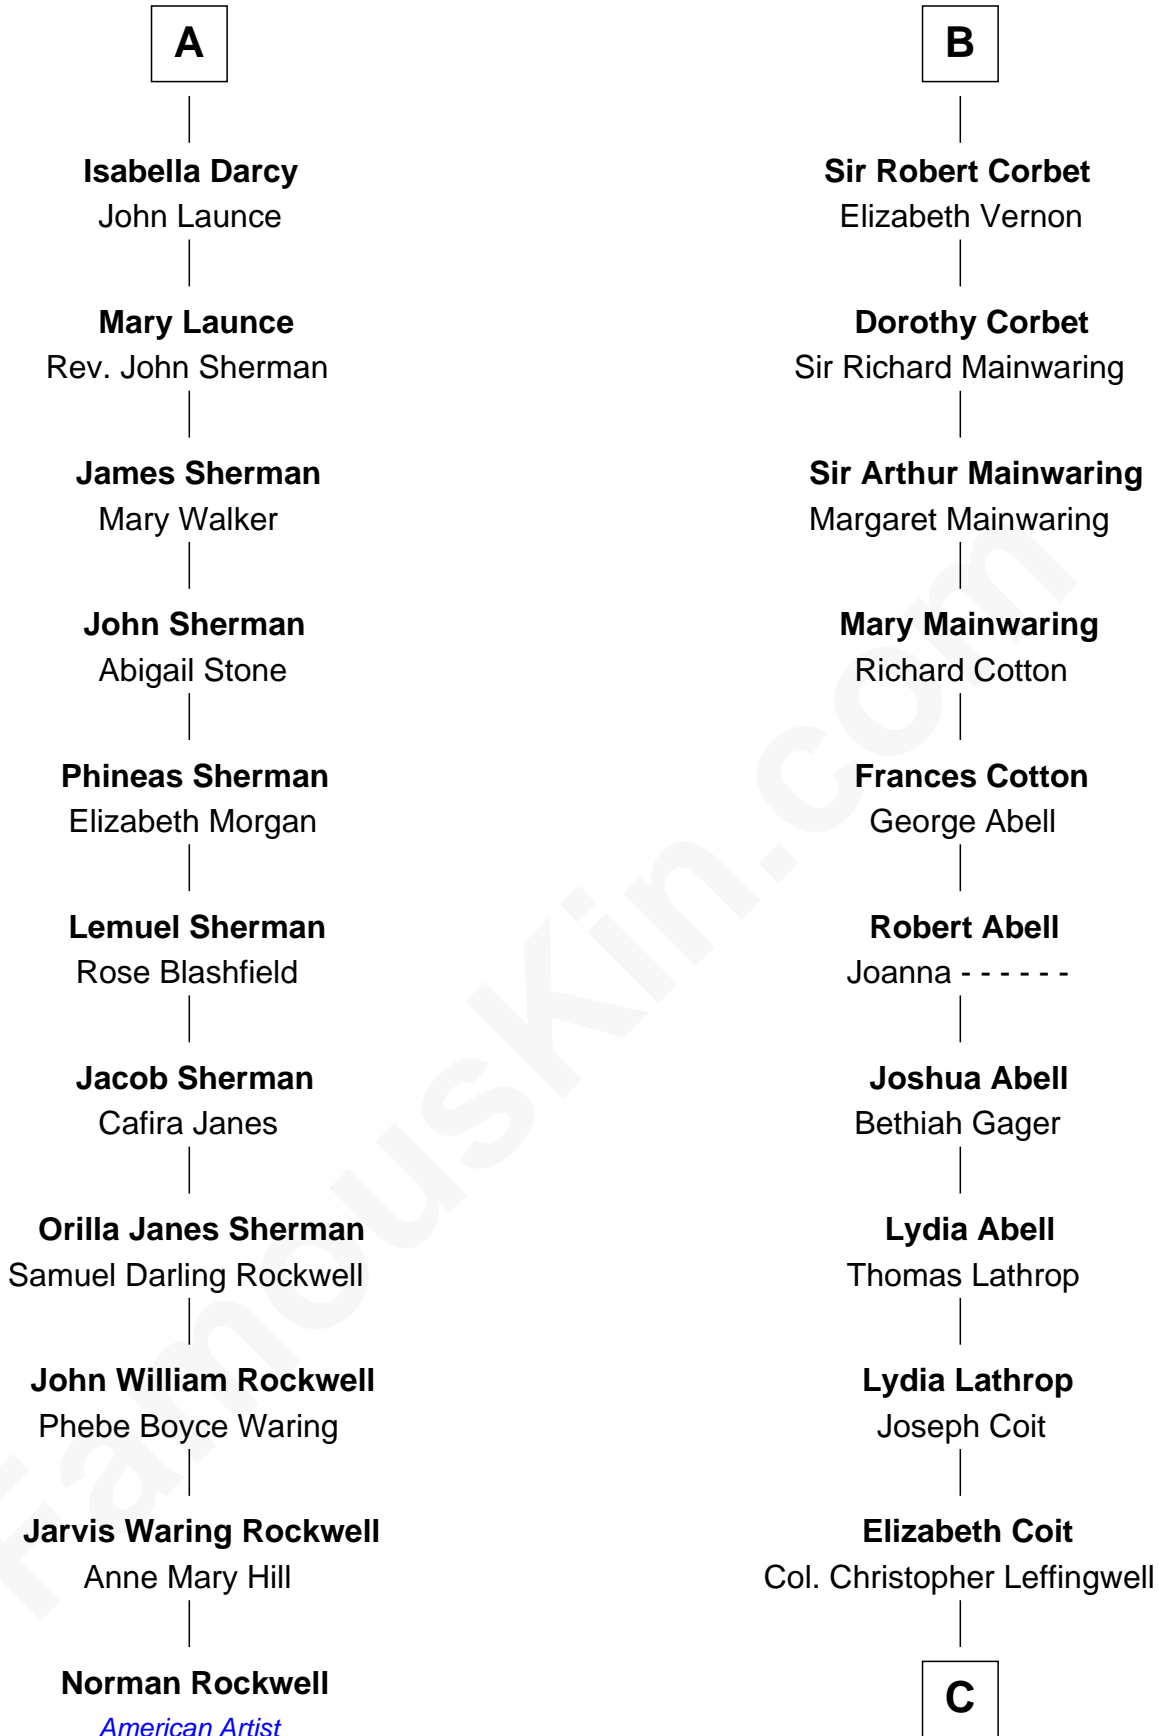

FamousKin.com
Relationship Chart of
Norman Rockwell
American Artist

17th cousin 4 times removed of

John Foster Dulles
52nd U.S. Secretary of State

Sir Henry de Grey
 Elizabeth Talbot

C

Joanna Leffingwell

Charles Lathrop

Harriet Wadsworth Lathrop

Rev. Miron Winslow

Harriet Lathrop Winslow

Rev. John Welsh Dulles

Allen Macy Dulles

Edith Foster

John Foster Dulles

52nd U.S. Secretary of State