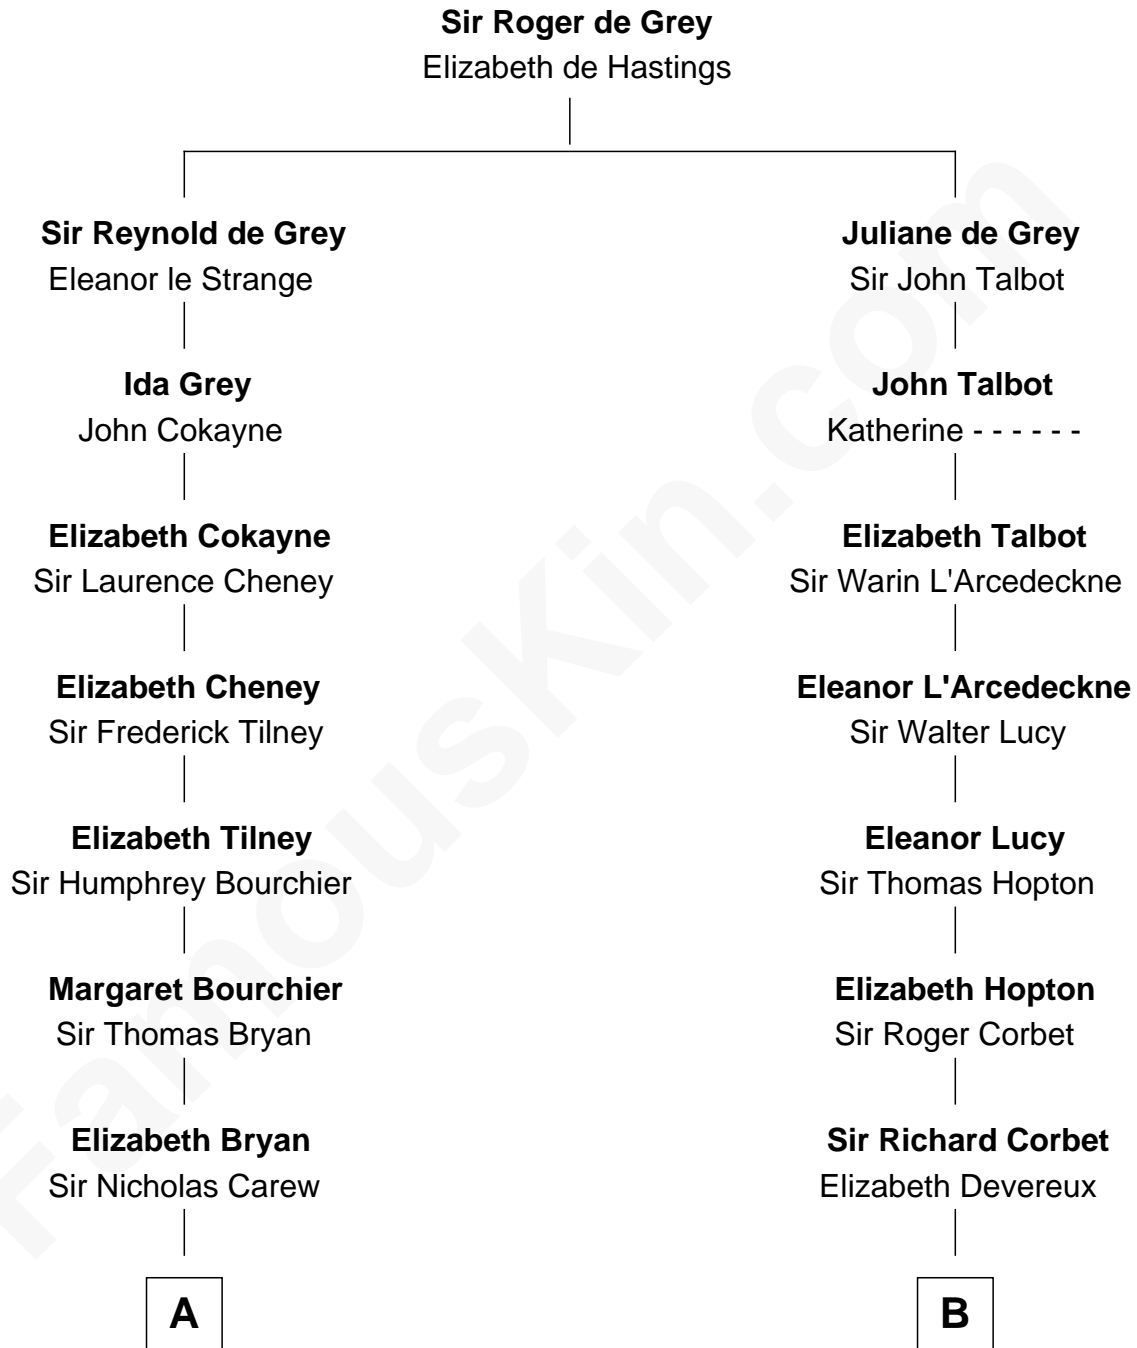

**FamousKin.com**  
**Relationship Chart of**  
**Norman Rockwell**  
*American Artist*

19th cousin 2 times removed of

**John Foster Dulles**  
*52nd U.S. Secretary of State*

**C**

**John William Rockwell**

Phebe Boyce Waring

**Jarvis Waring Rockwell**

Anne Mary Hill

**Norman Rockwell**

*American Artist*

**D**

**Joanna Leffingwell**

Charles Lathrop

**Harriet Wadsworth Lathrop**

Rev. Miron Winslow

**Harriet Lathrop Winslow**

Rev. John Welsh Dulles

**Allen Macy Dulles**

Edith Foster

**John Foster Dulles**

*52nd U.S. Secretary of State*