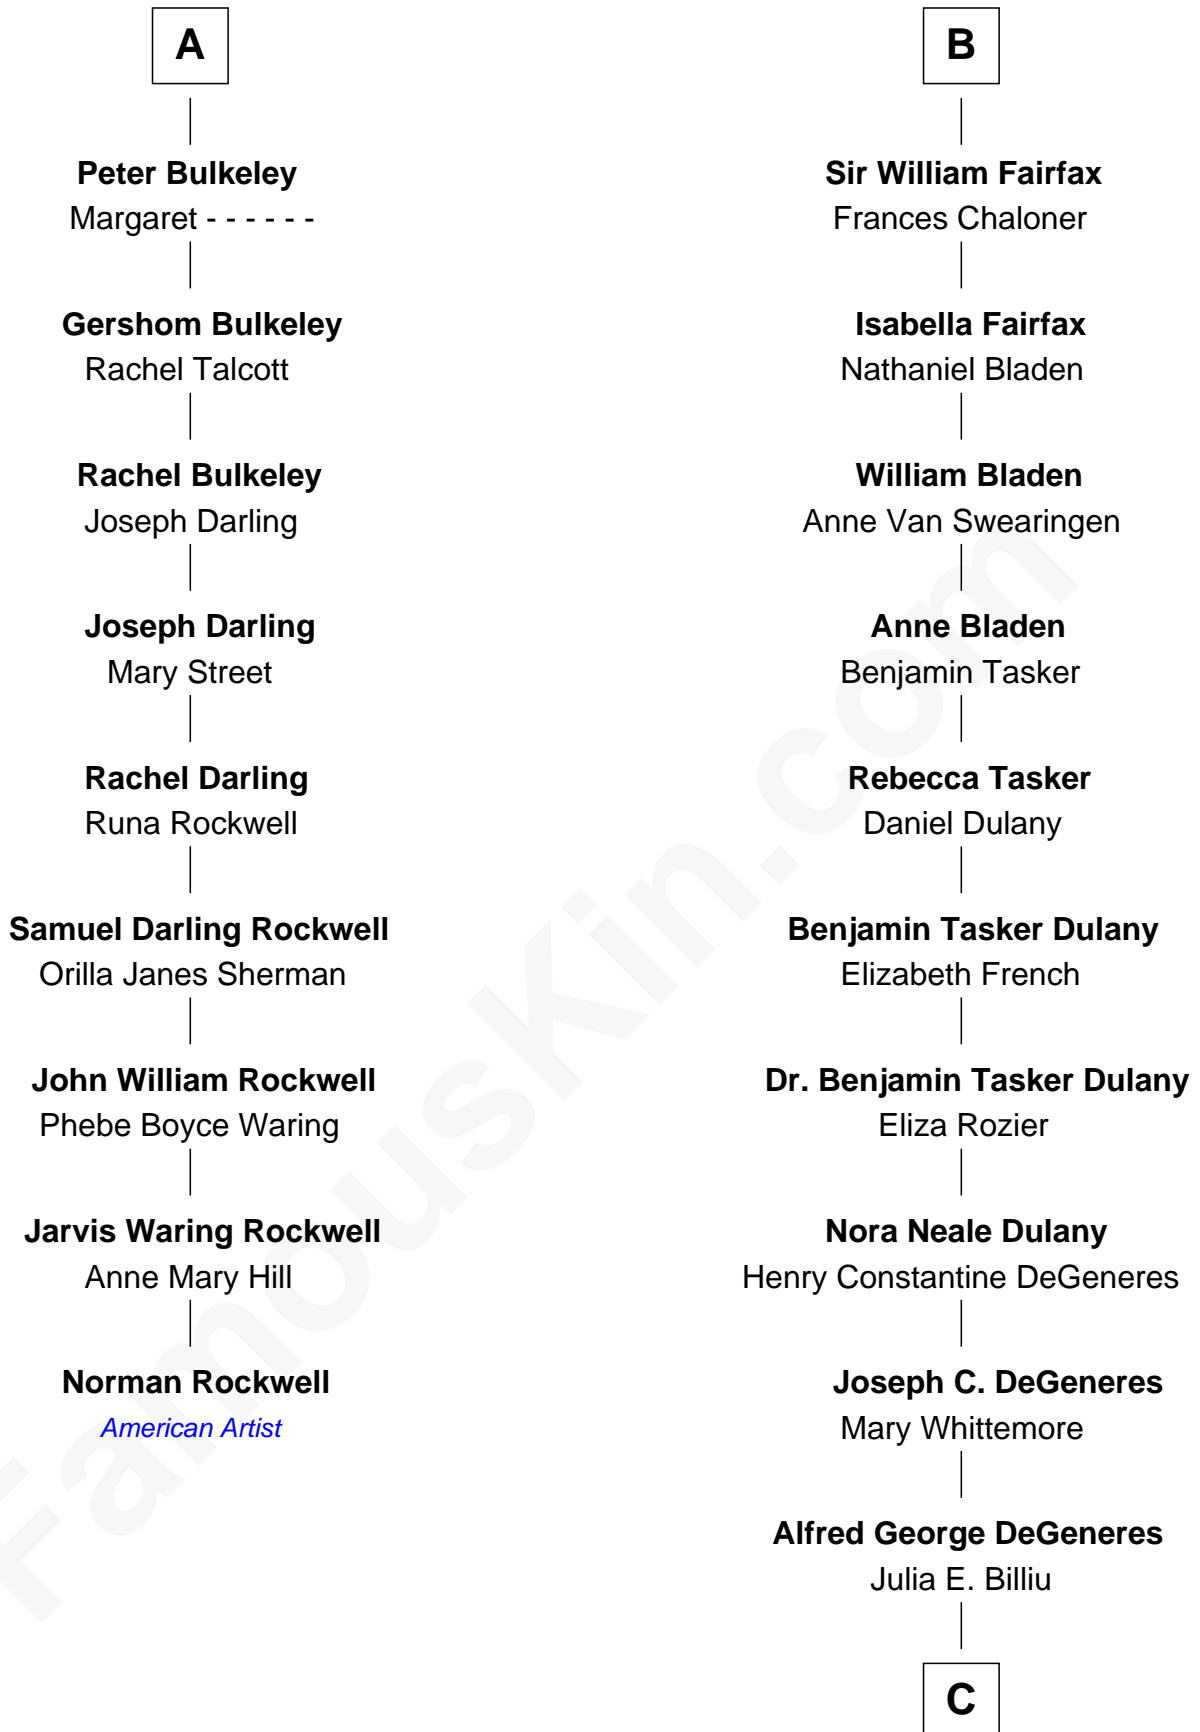

FamousKin.com

Relationship Chart of

Norman Rockwell

American Artist

15th cousin 4 times removed of

Ellen DeGeneres

Comedienne and TV Personality

C