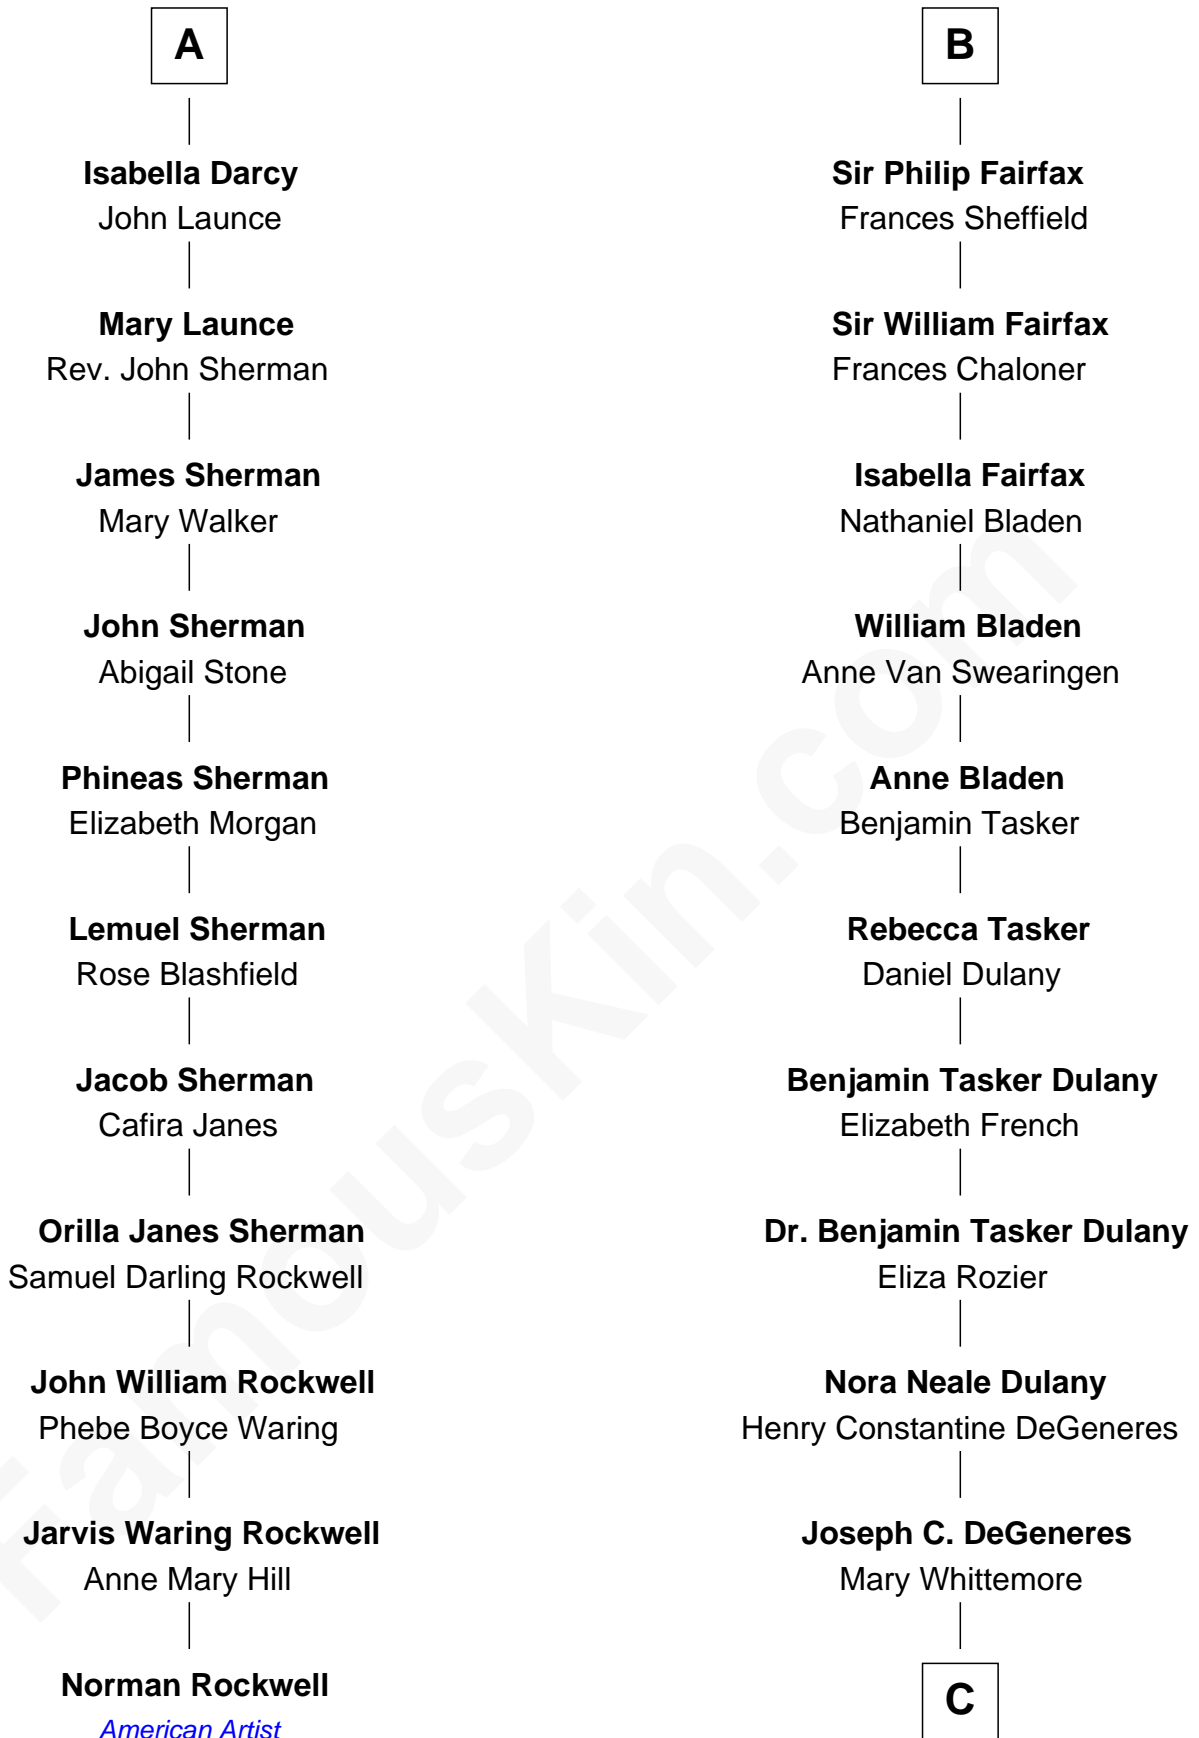

FamousKin.com

Relationship Chart of

Norman Rockwell

American Artist

17th cousin 3 times removed of

Ellen DeGeneres
Comedienne and TV Personality

C

Alfred George DeGeneres