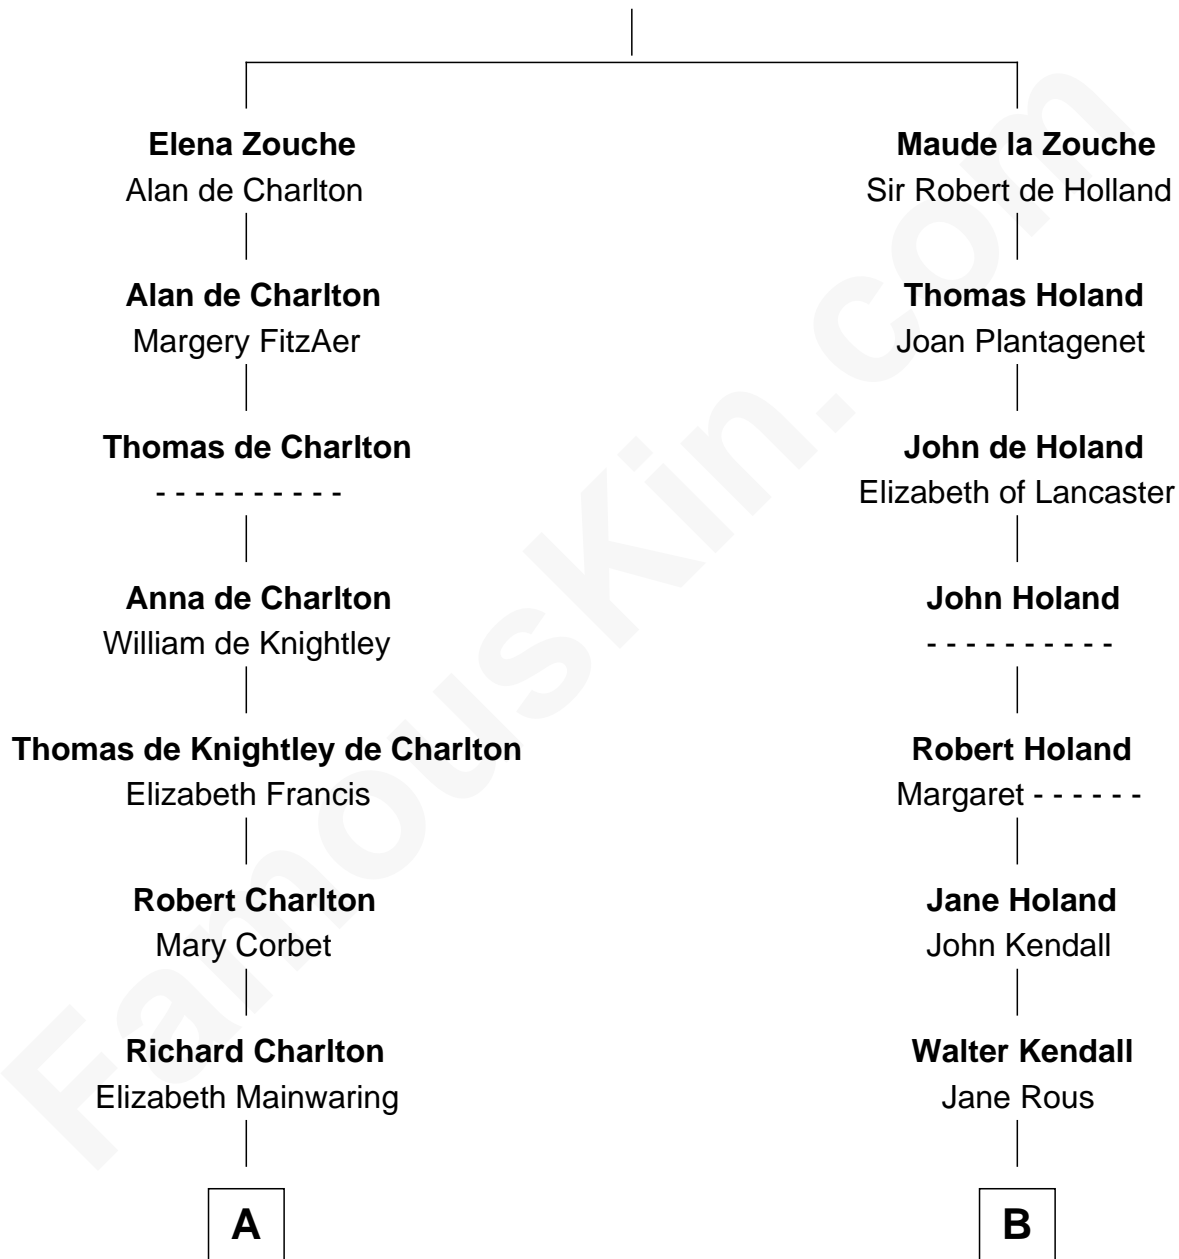

FamousKin.com Relationship Chart of

Norman Rockwell

American Artist

19th cousin of

Buckminster Fuller

Author, Architect, and Inventor

Sir Alan la Zouche

Eleanor de Segrave

C

John William Rockwell

Phebe Boyce Waring

Jarvis Waring Rockwell

Anne Mary Hill

Norman Rockwell

American Artist

D

Caroline Matilda Wolcott

Martin Andrews

Caroline Wolcott Andrews

Richard Buckminster Fuller

Buckminster Fuller

Author, Architect, and Inventor

FamousKin.com