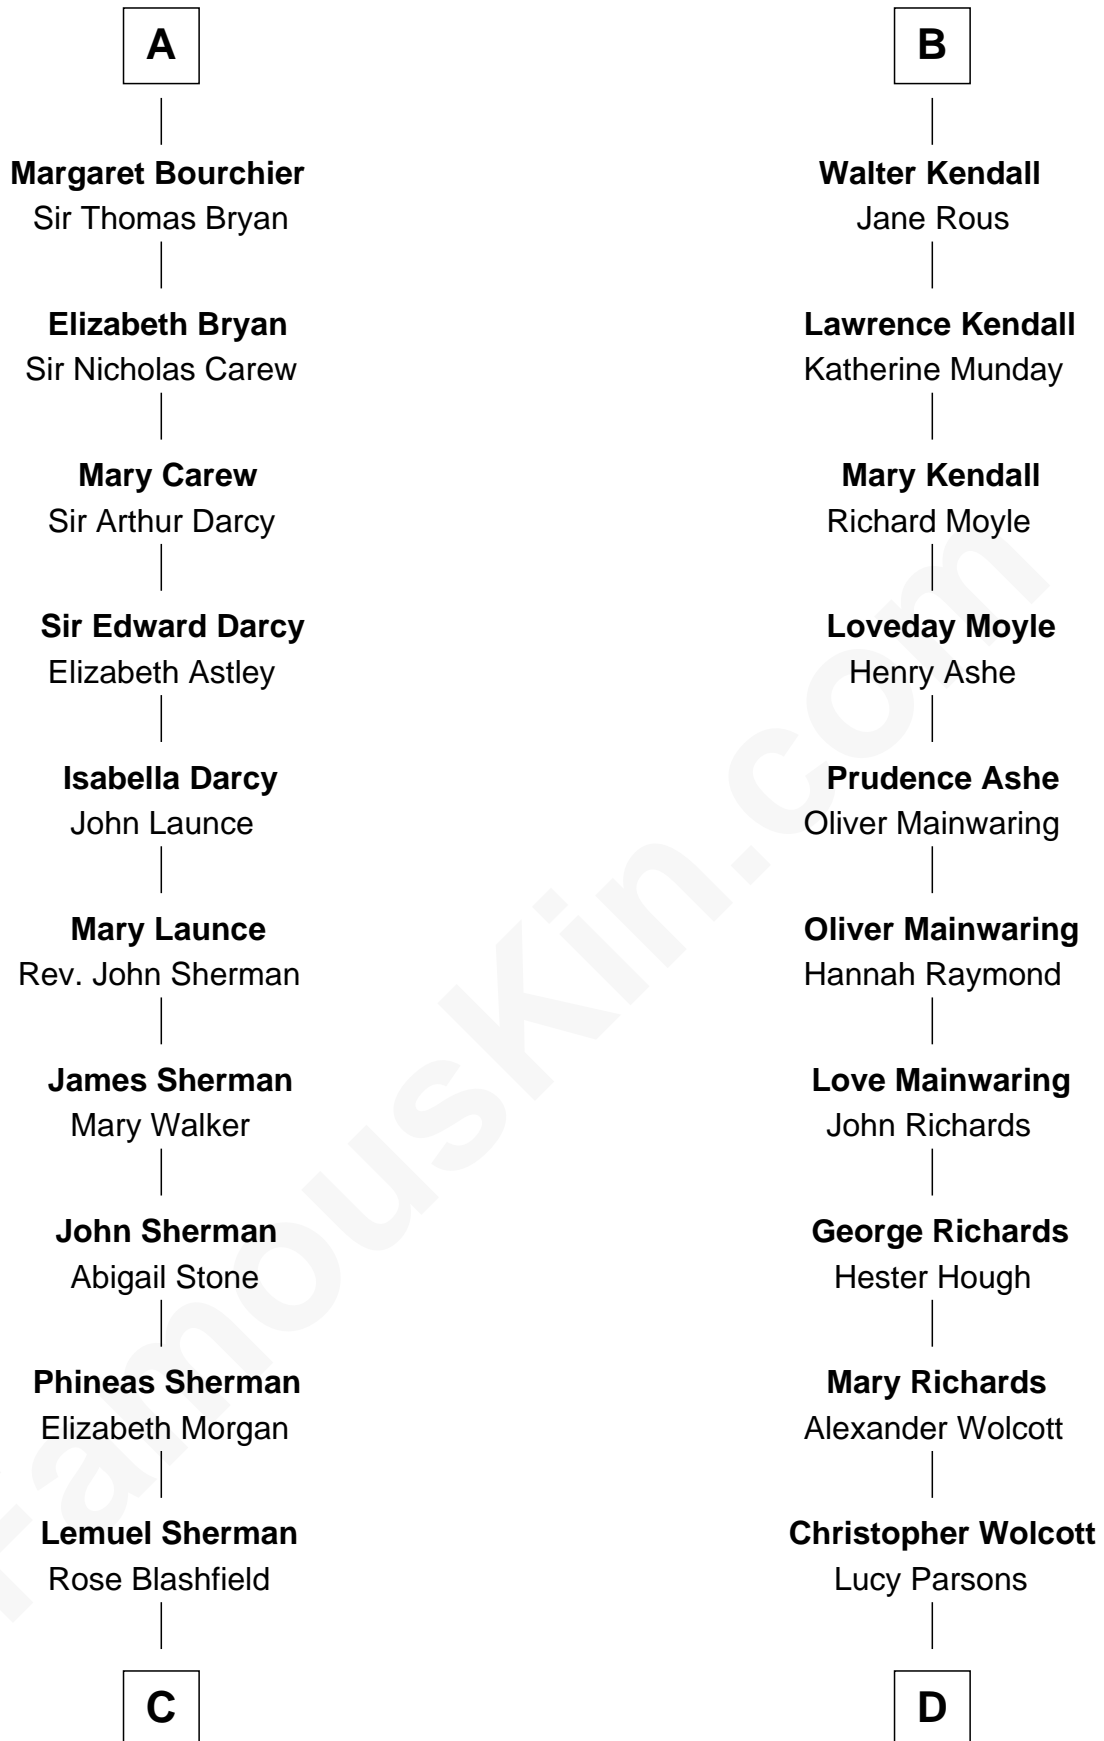

FamousKin.com

Relationship Chart of

Norman Rockwell

American Artist

20th cousin 1 time removed of

Buckminster Fuller
Author, Architect, and Inventor

C

Jacob Sherman

Cafira Janes

Orilla Janes Sherman
Samuel Darling Rockwell

John William Rockwell
Phebe Boyce Waring

Jarvis Waring Rockwell
Anne Mary Hill

Norman Rockwell
American Artist

D

Christopher Columbus Wolcott

Susan Blinn