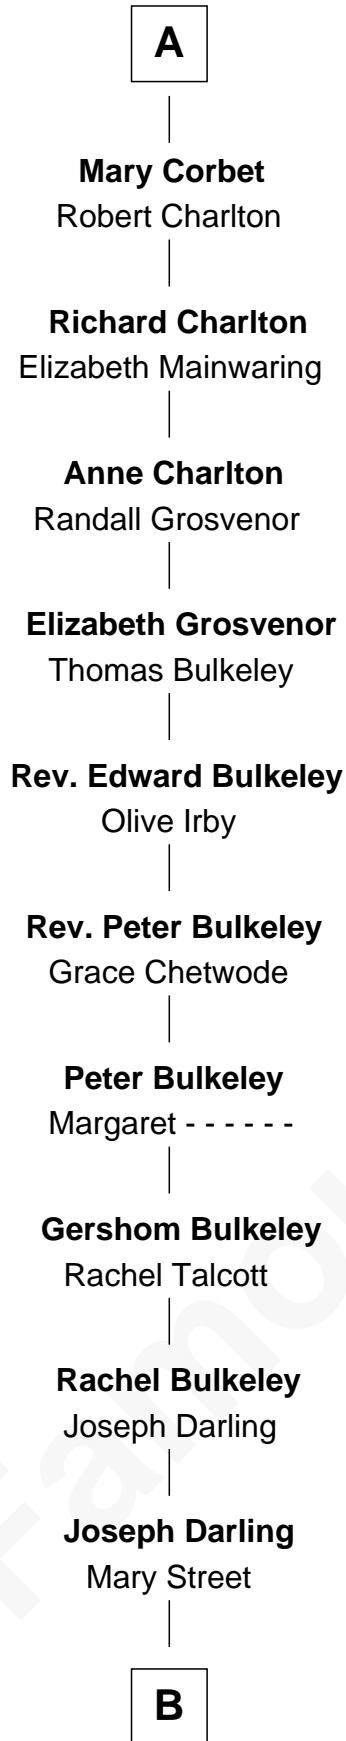

# FamousKin.com

## Relationship Chart of

### Norman Rockwell

American Artist

1st cousin 20 times removed of

**Gilbert de Clare**  
Magna Carta Surety

**B**

—  
**Rachel Darling**  
Runa Rockwell

—  
**Samuel Darling Rockwell**  
Orilla Janes Sherman

—  
**John William Rockwell**  
Phebe Boyce Waring

—  
**Jarvis Waring Rockwell**  
Anne Mary Hill

—  
**Norman Rockwell**  
*American Artist*

FamousKin.com