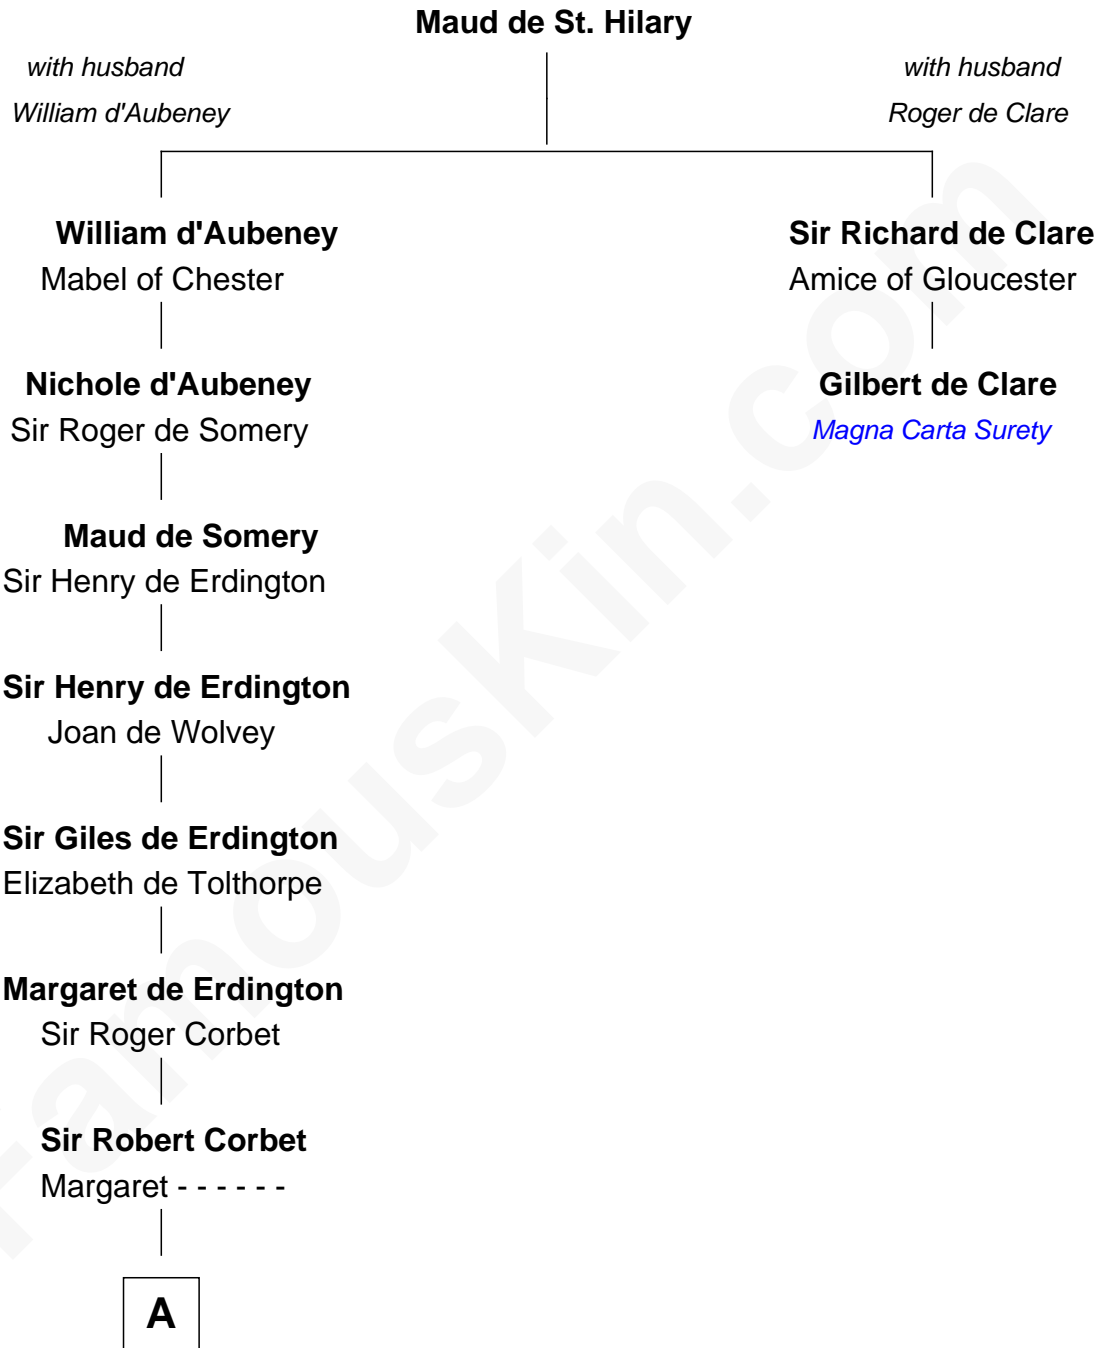

# FamousKin.com

## Relationship Chart of

### Norman Rockwell

American Artist

1st cousin 20 times removed of

**Gilbert de Clare**  
Magna Carta Surety

**B**

—  
**Rachel Darling**  
Runa Rockwell

—  
**Samuel Darling Rockwell**  
Orilla Janes Sherman