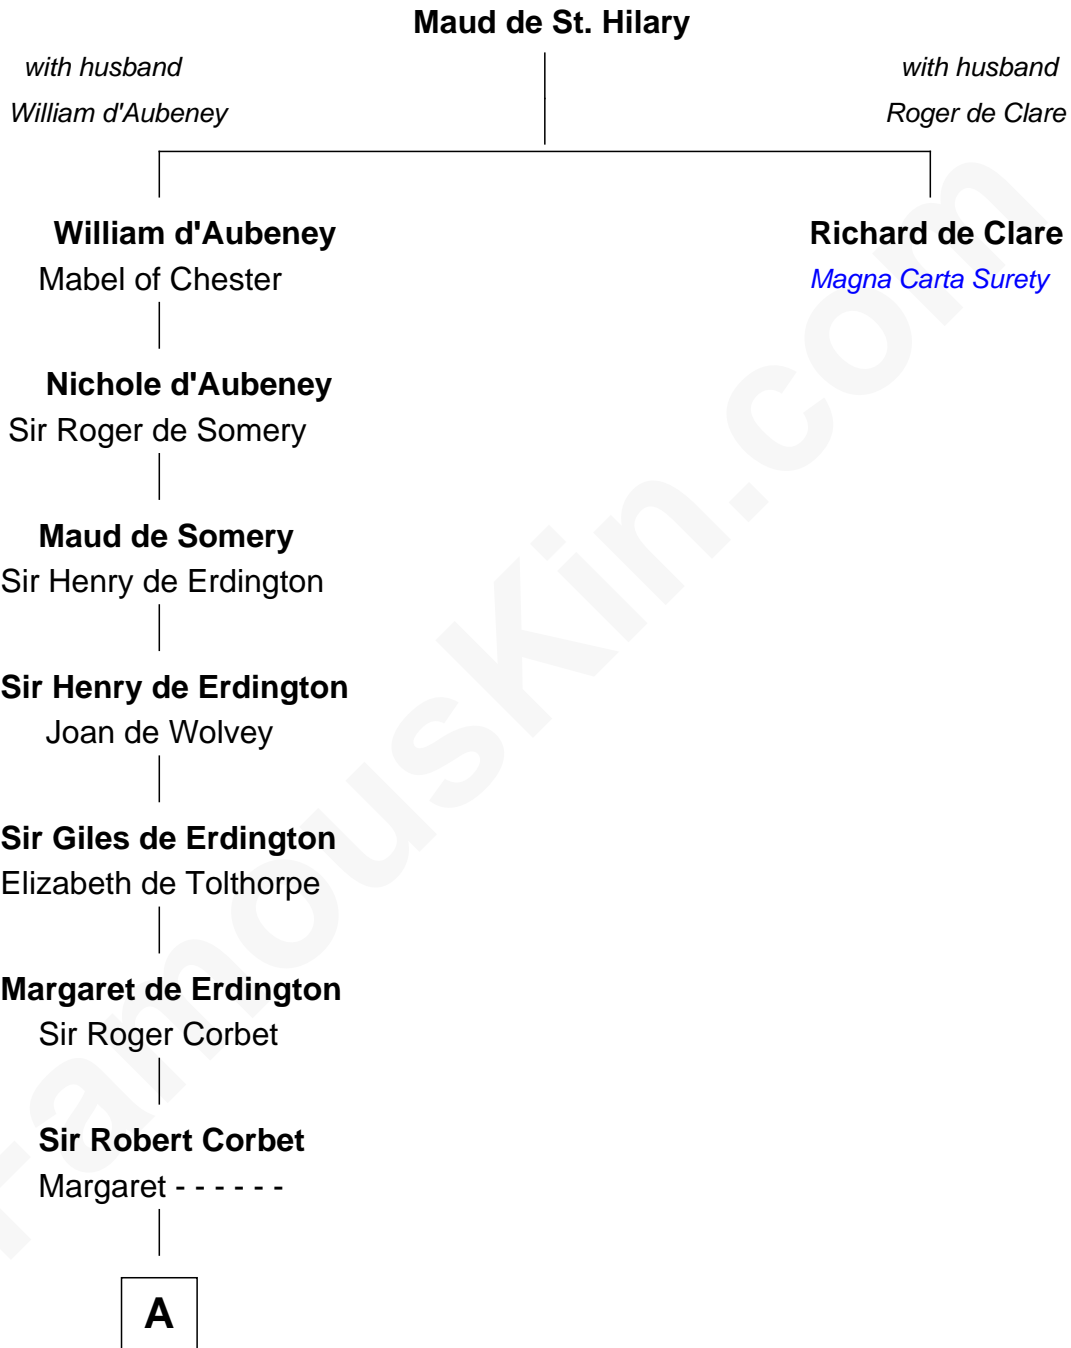

# FamousKin.com Relationship Chart of

**Norman Rockwell**

*American Artist*

19th great-grandnephew of

**Richard de Clare**

*Magna Carta Surety*

**B**

—  
**Rachel Darling**

Runa Rockwell

—  
**Samuel Darling Rockwell**

Orilla Janes Sherman

—  
**John William Rockwell**

Phebe Boyce Waring

—  
**Jarvis Waring Rockwell**

Anne Mary Hill

—  
**Norman Rockwell**

*American Artist*