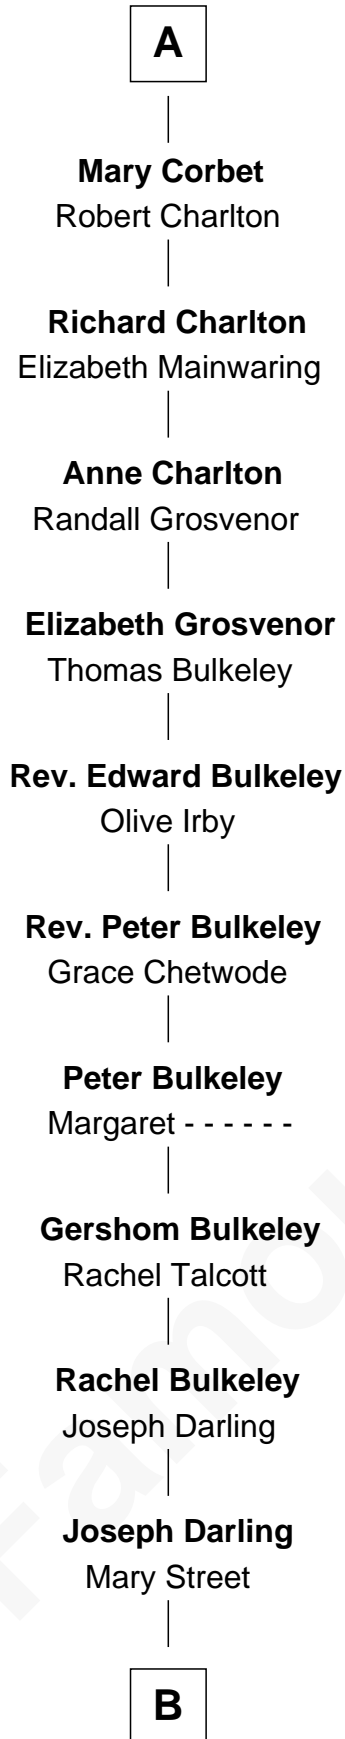

# FamousKin.com Relationship Chart of

**Norman Rockwell**

*American Artist*

19th great-grandnephew of

**Richard de Clare**

*Magna Carta Surety*

**B**

—  
**Rachel Darling**

Runa Rockwell

—  
**Samuel Darling Rockwell**

Orilla Janes Sherman

—  
**John William Rockwell**

Phebe Boyce Waring

—  
**Jarvis Waring Rockwell**

Anne Mary Hill

—  
**Norman Rockwell**