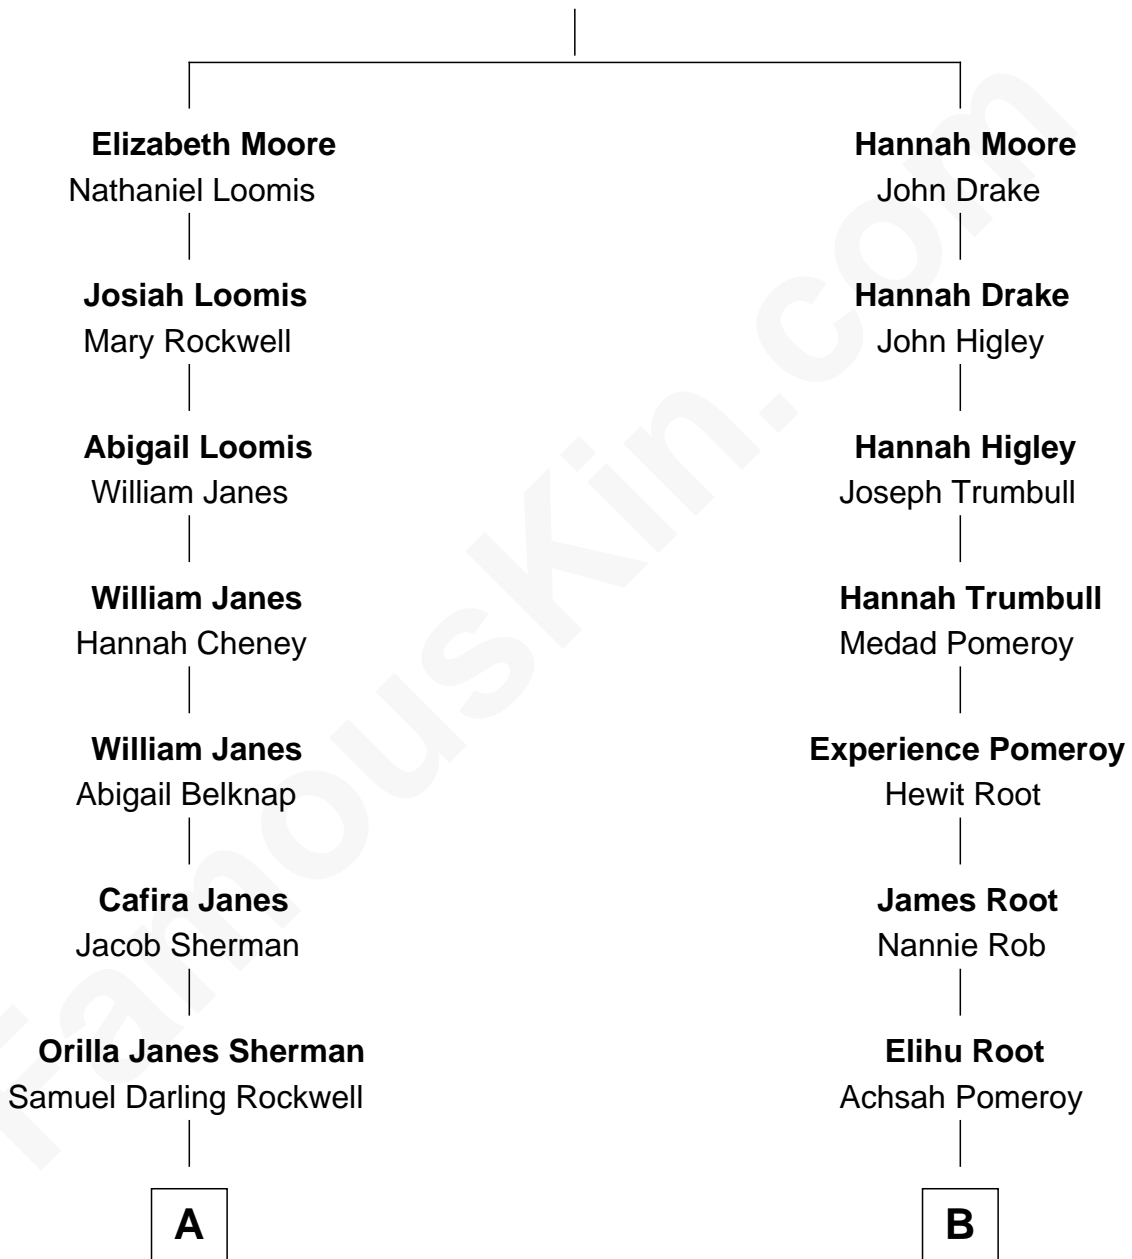

FamousKin.com
Relationship Chart of
Norman Rockwell
American Artist

8th cousin 1 time removed of
Elihu Root
38th U.S. Secretary of State

John Moore

FamousKin.com