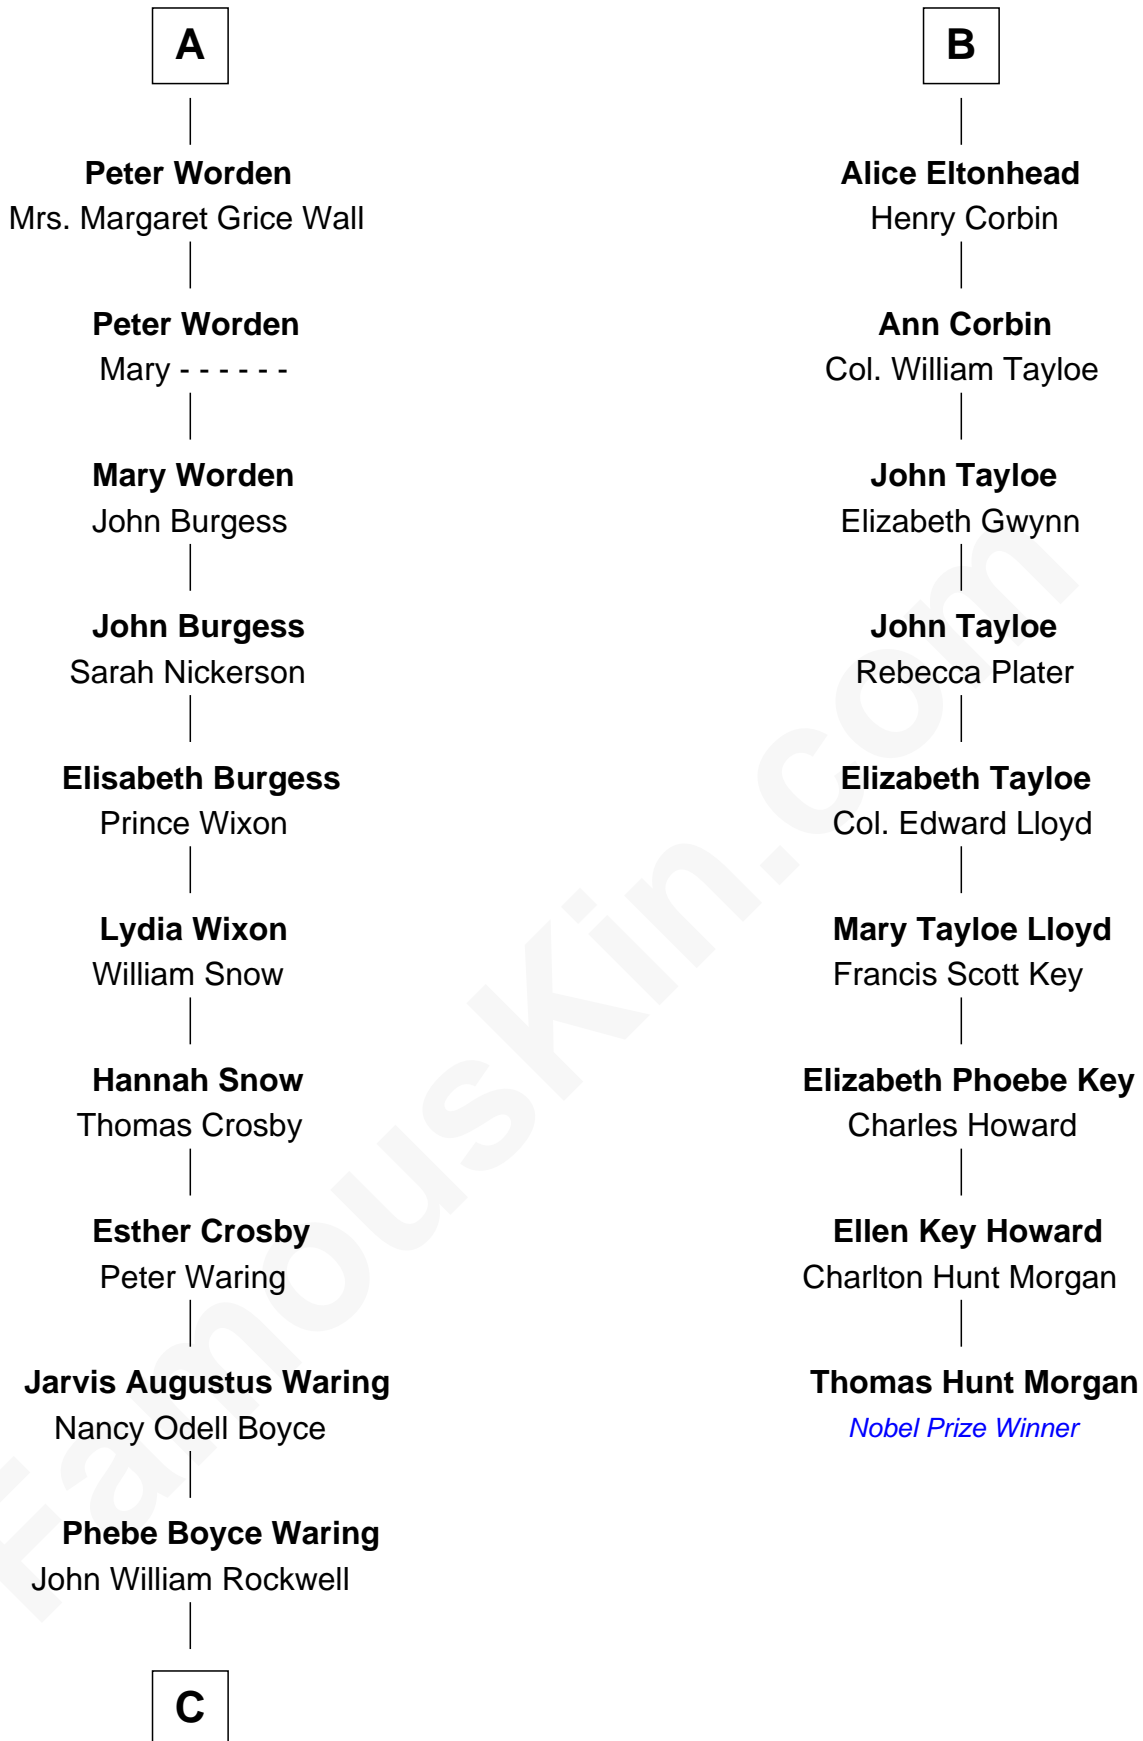

FamousKin.com
Relationship Chart of
Norman Rockwell
American Artist

15th cousin 3 times removed of

Thomas Hunt Morgan
Nobel Prize Winner in Physiology or Medicine

Sir Nicholas Harington
 Isabel English

Agnes Harington
 Richard Sherburne

Sir William Harington
 Margaret de Neville

Richard Sherburne
 Alice Hamerton

Agnes Harington
 Sir Alexander Radcliffe

Agnes Sherburne
 Henry Rushton

Isabel Radcliffe
 Sir James Harington

Nicholas Rushton
 Margaret Radcliffe

Anne Harington
 Sir William Stanley

Agnes Rushton
 Richard Worthington

Peter Stanley
 Cecily Tarleton

Peter Worthington
 Isabel Anderton

Anne Stanley
 Edward Sutton

Isabel Worthington
 Robert Worden

Anne Sutton
 Richard Eltonhead

A

B

C

Jarvis Waring Rockwell

Anne Mary Hill

Norman Rockwell

American Artist

FamousKin.com