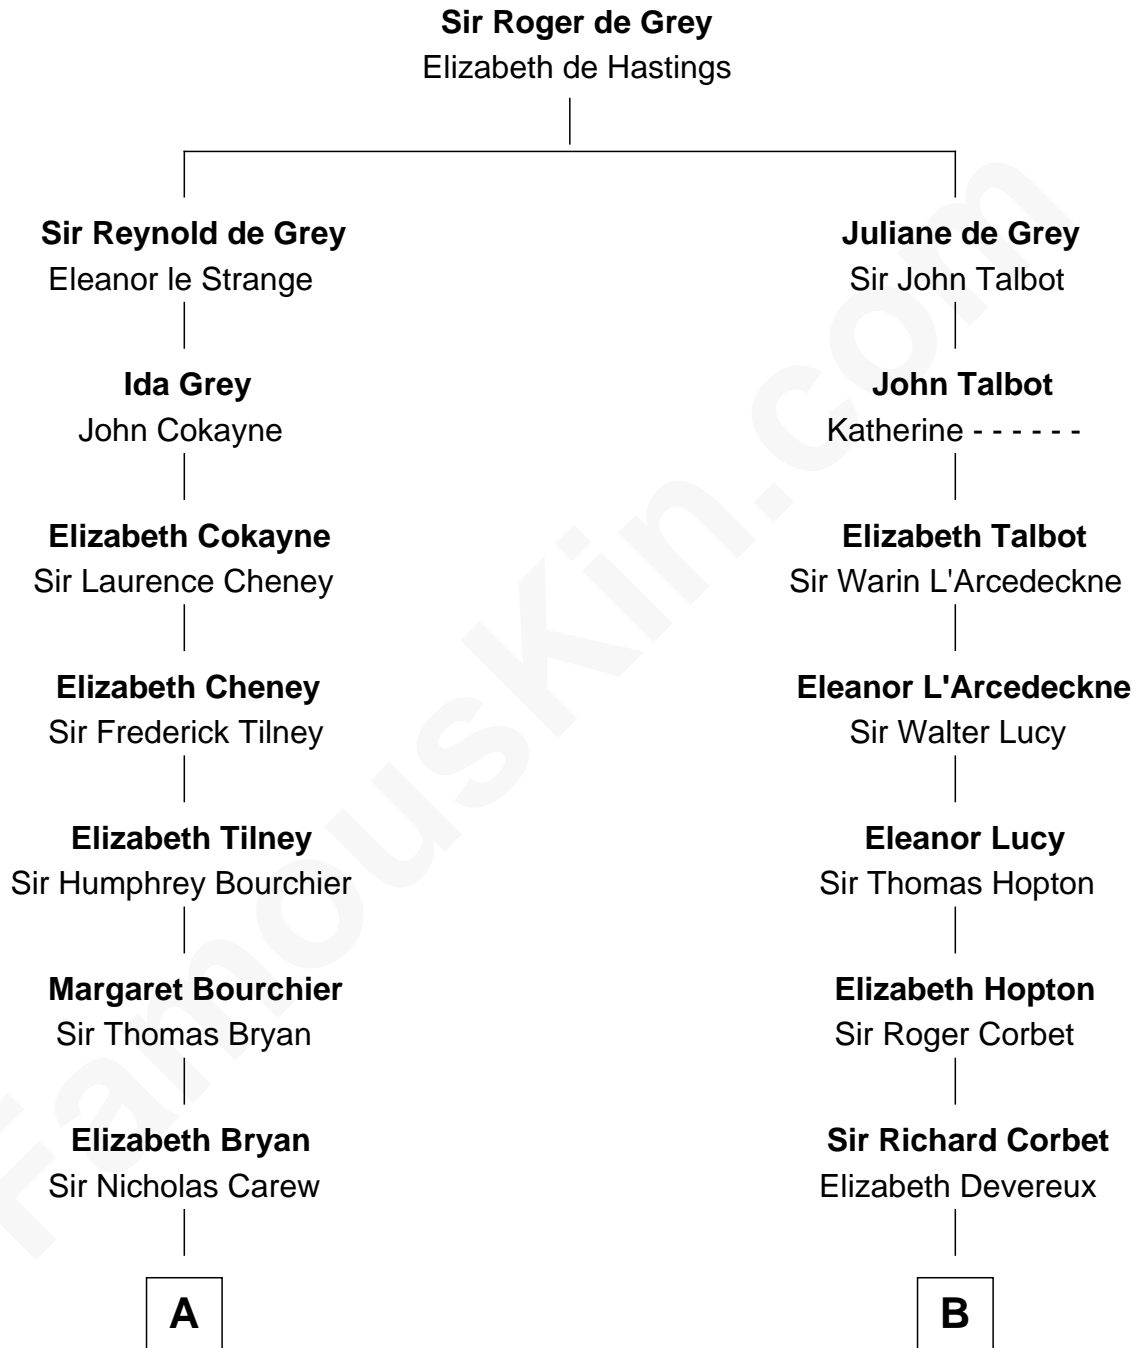

# FamousKin.com Relationship Chart of

**Norman Rockwell**

*American Artist*

19th cousin of

**Marjorie Post**

*Founder of General Foods*

**C**

**John William Rockwell**

Phebe Boyce Waring

**Jarvis Waring Rockwell**

Anne Mary Hill

**Norman Rockwell**

*American Artist*

**D**

**Caroline Cushman Lathrop**

Charles Rollin Post

**Charles William Post**

Elle Letitia Merriweather

**Marjorie Post**

*Founder of General Foods*

FamousKin.com