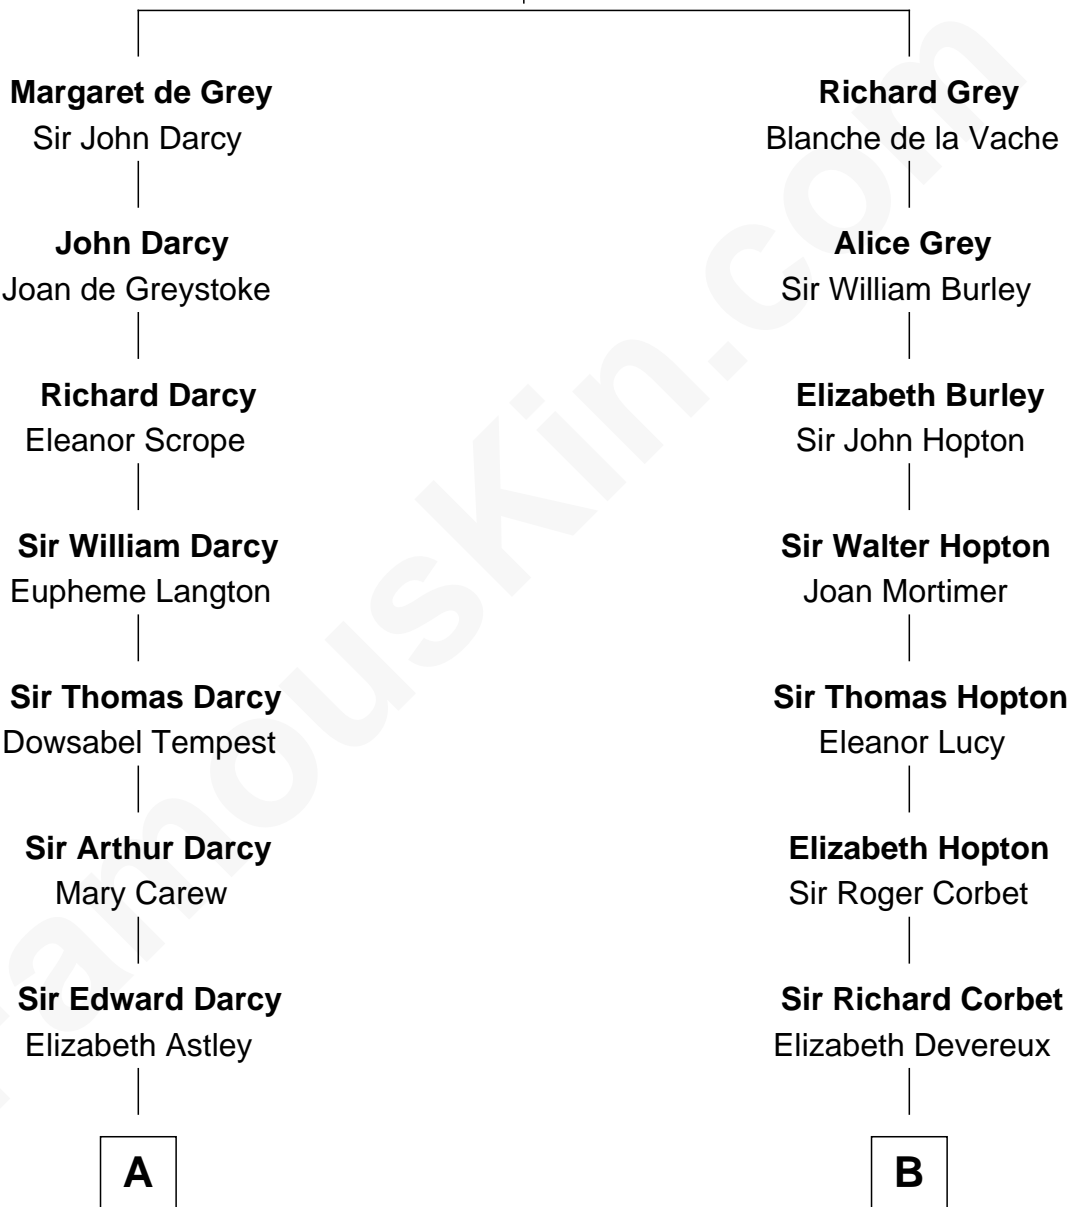

FamousKin.com
Relationship Chart of
Norman Rockwell
American Artist

17th cousin 1 time removed of
C. W. Post
Founder of Post Cereals

Sir Henry de Grey
 Elizabeth Talbot

C

Caroline Cushman Lathrop

Charles Rollin Post

C. W. Post

Founder of Post Cereals

FamousKin.com