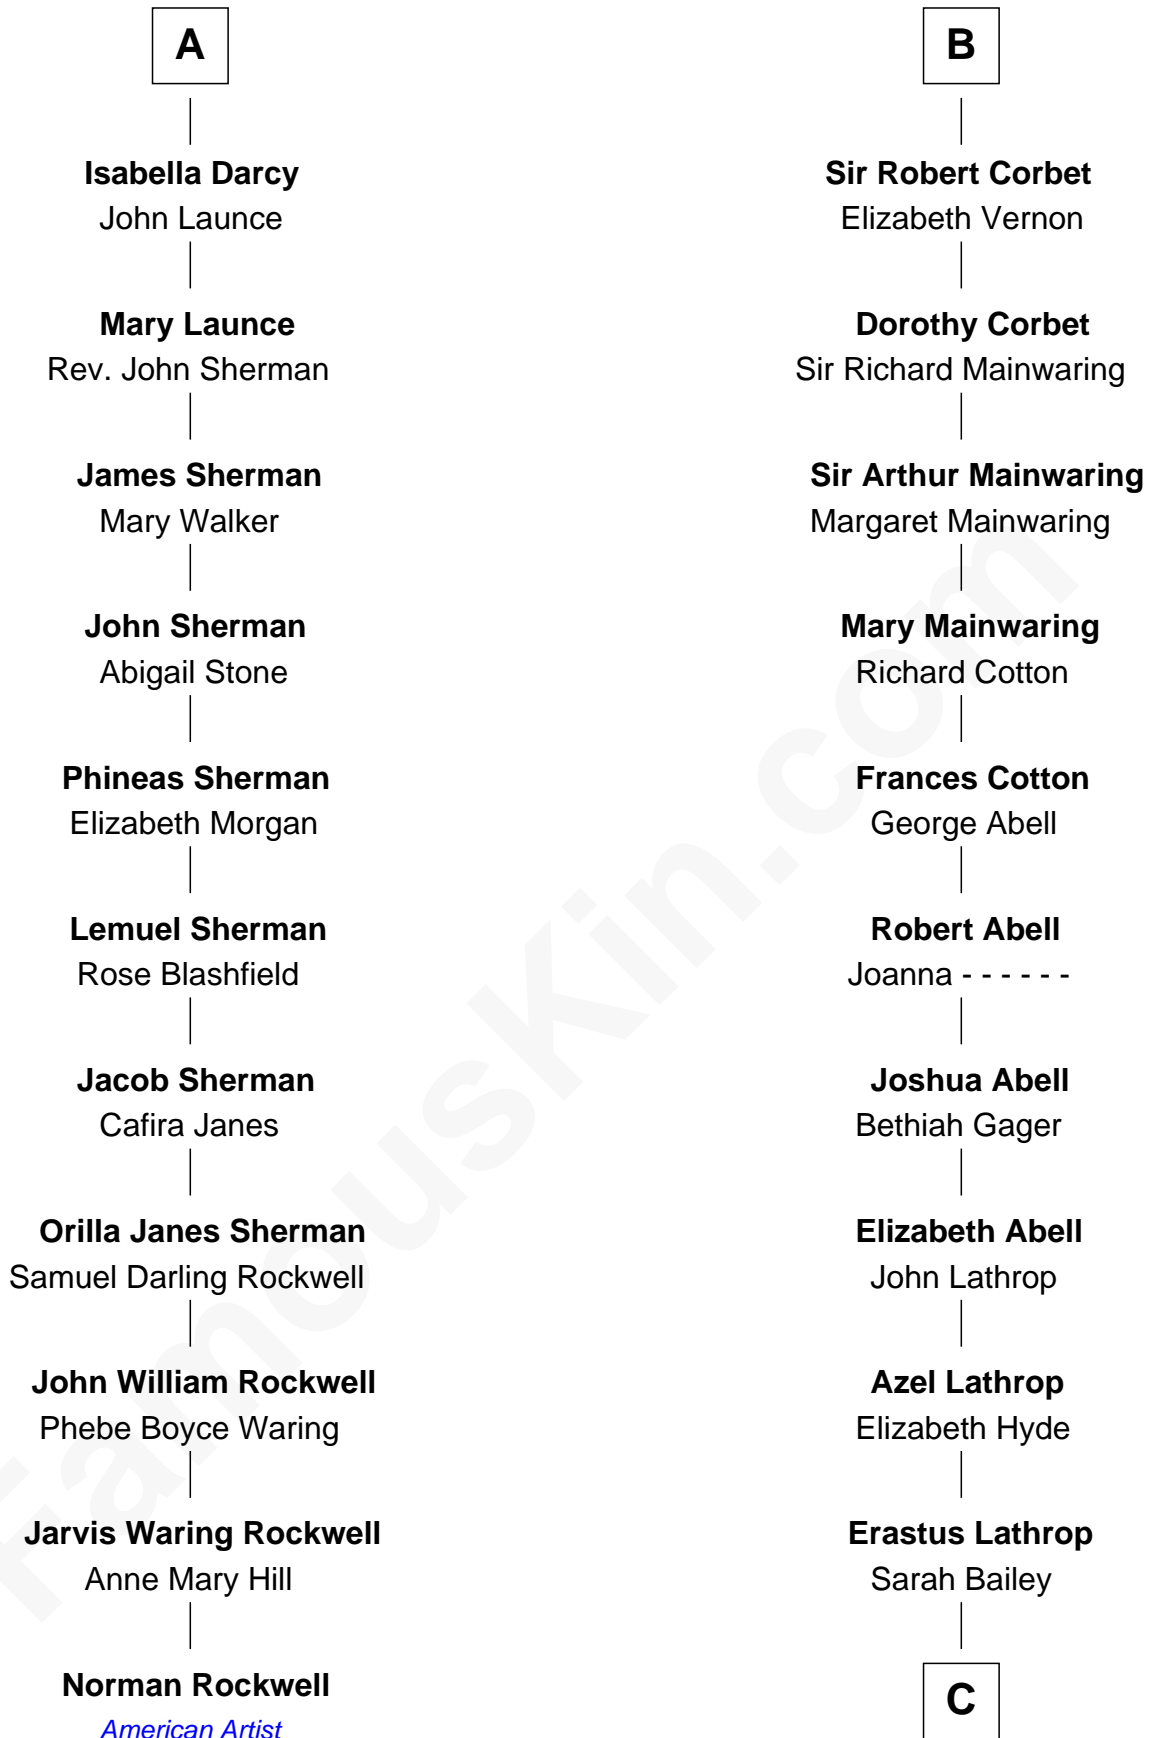

FamousKin.com
Relationship Chart of
Norman Rockwell
American Artist

17th cousin 1 time removed of
C. W. Post
Founder of Post Cereals

Sir Henry de Grey
 Elizabeth Talbot

C

Caroline Cushman Lathrop

Charles Rollin Post