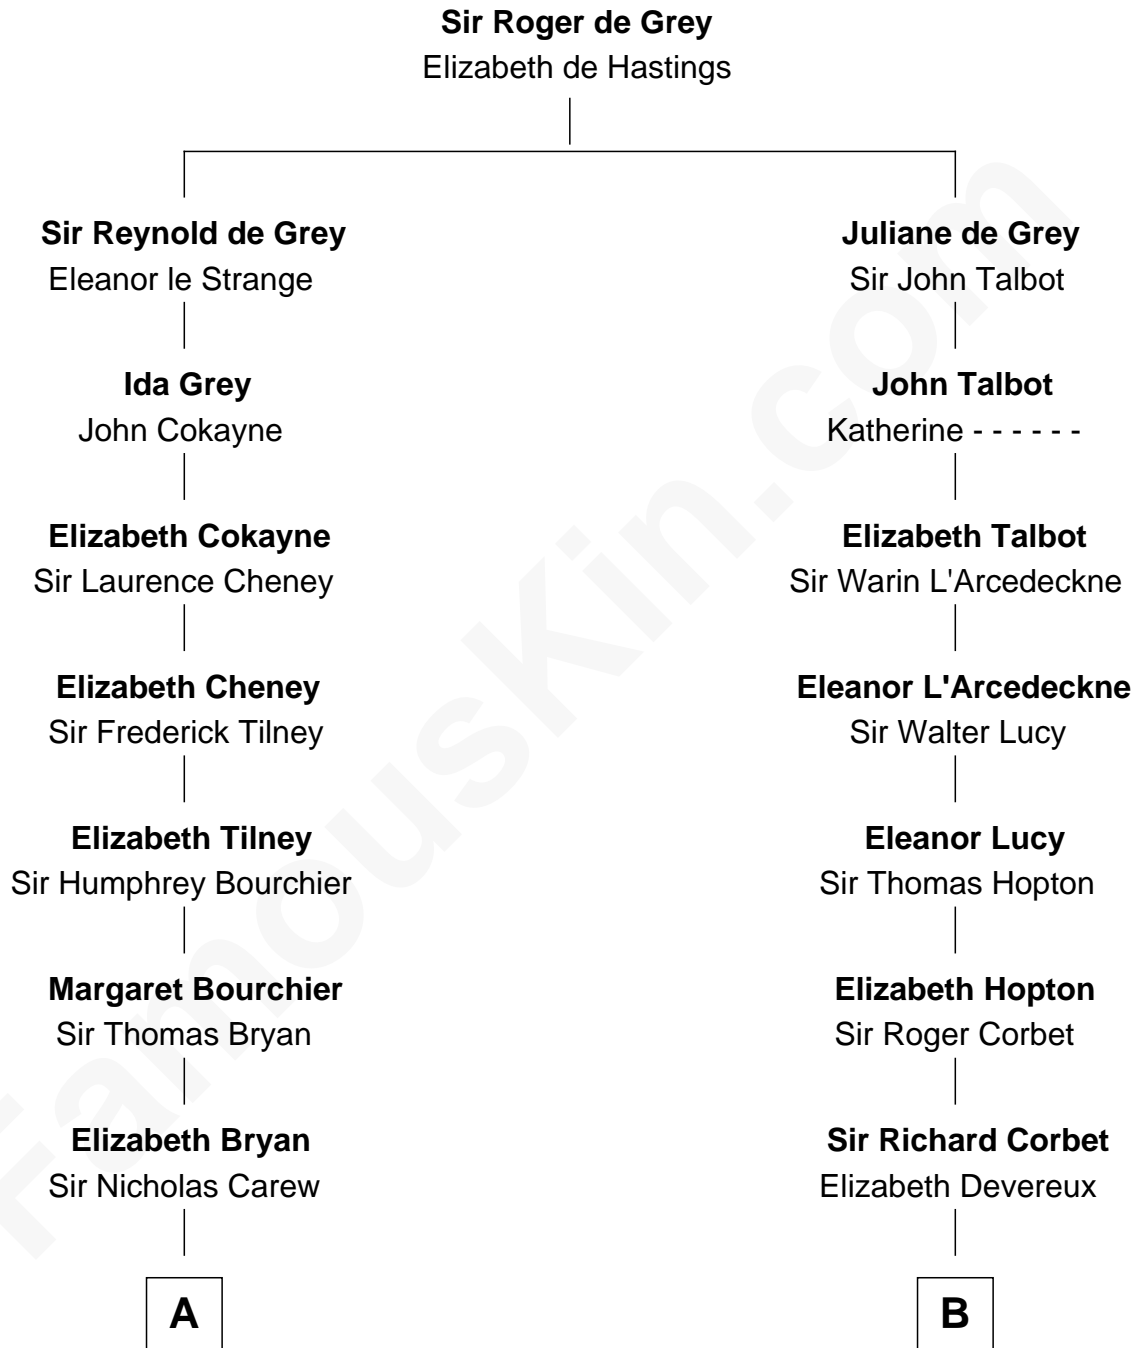

FamousKin.com
Relationship Chart of
Norman Rockwell
American Artist

18th cousin 1 time removed of
C. W. Post
Founder of Post Cereals

FamousKin.com