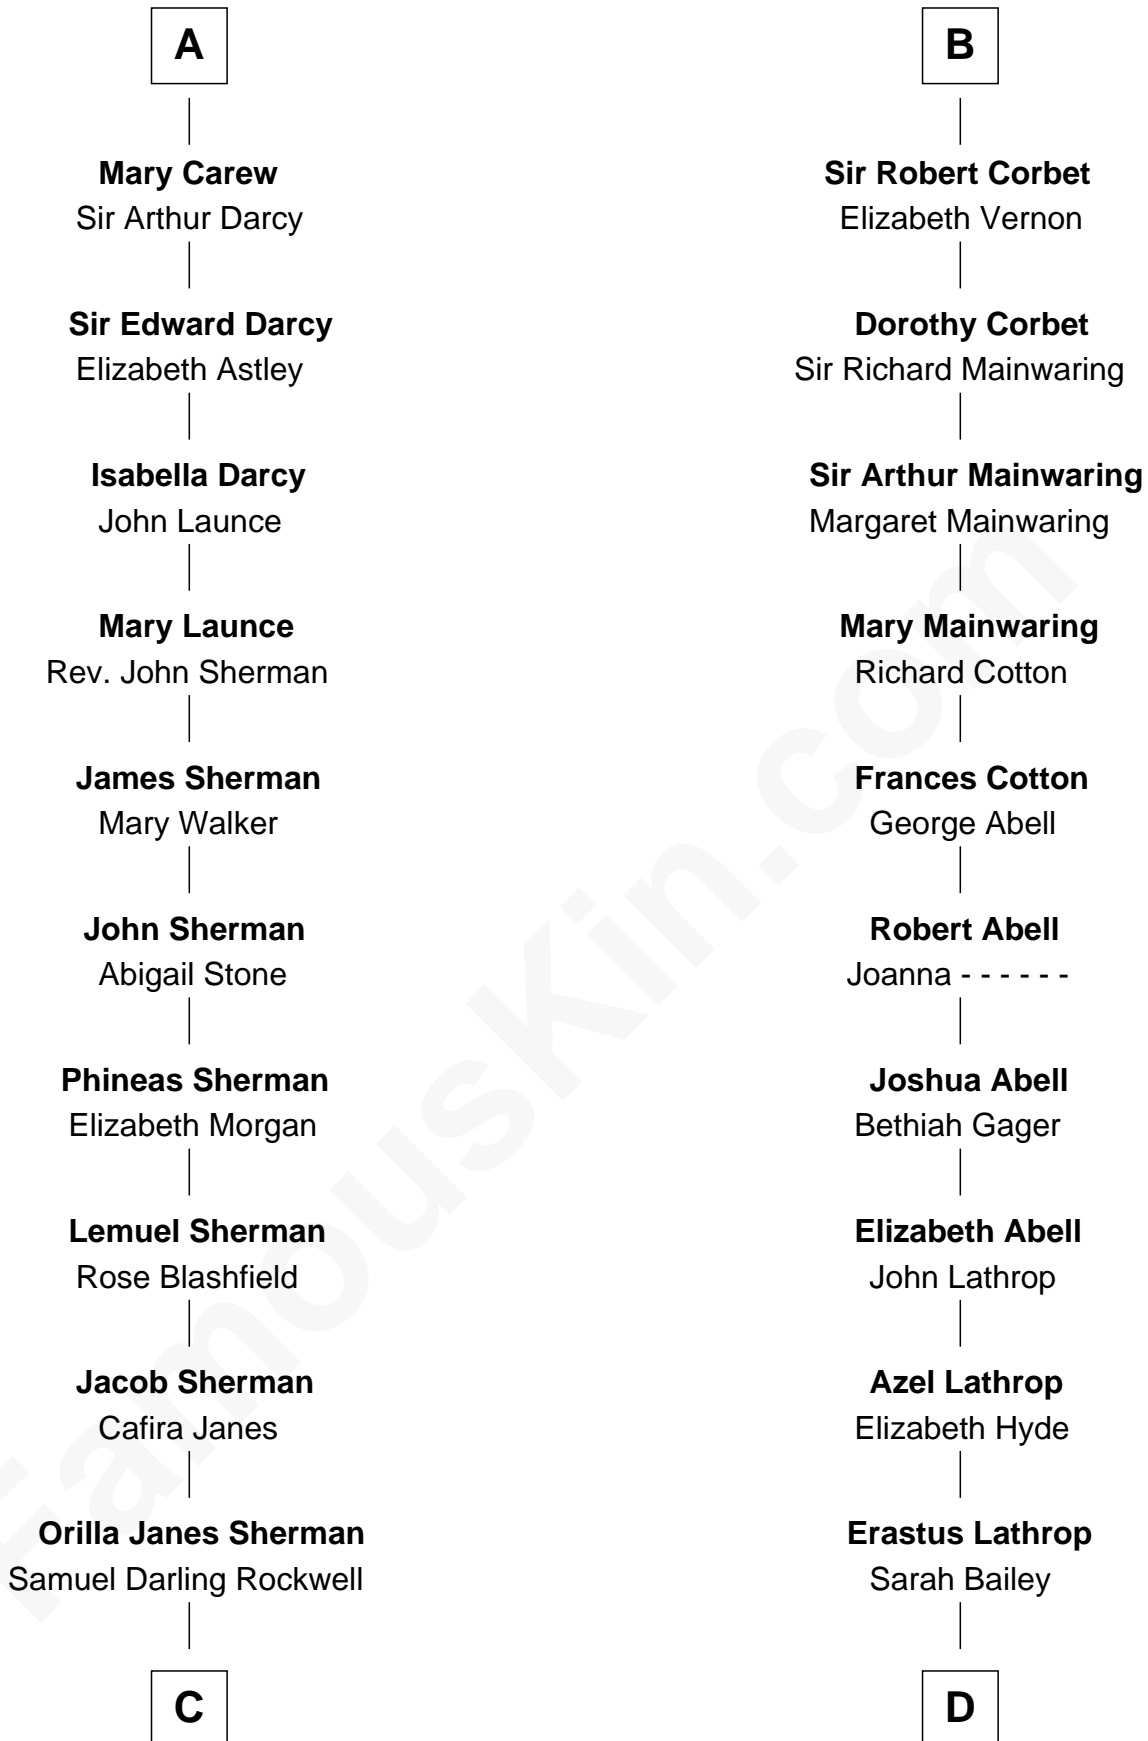

FamousKin.com
Relationship Chart of
Norman Rockwell
American Artist

18th cousin 1 time removed of
C. W. Post
Founder of Post Cereals

FamousKin.com