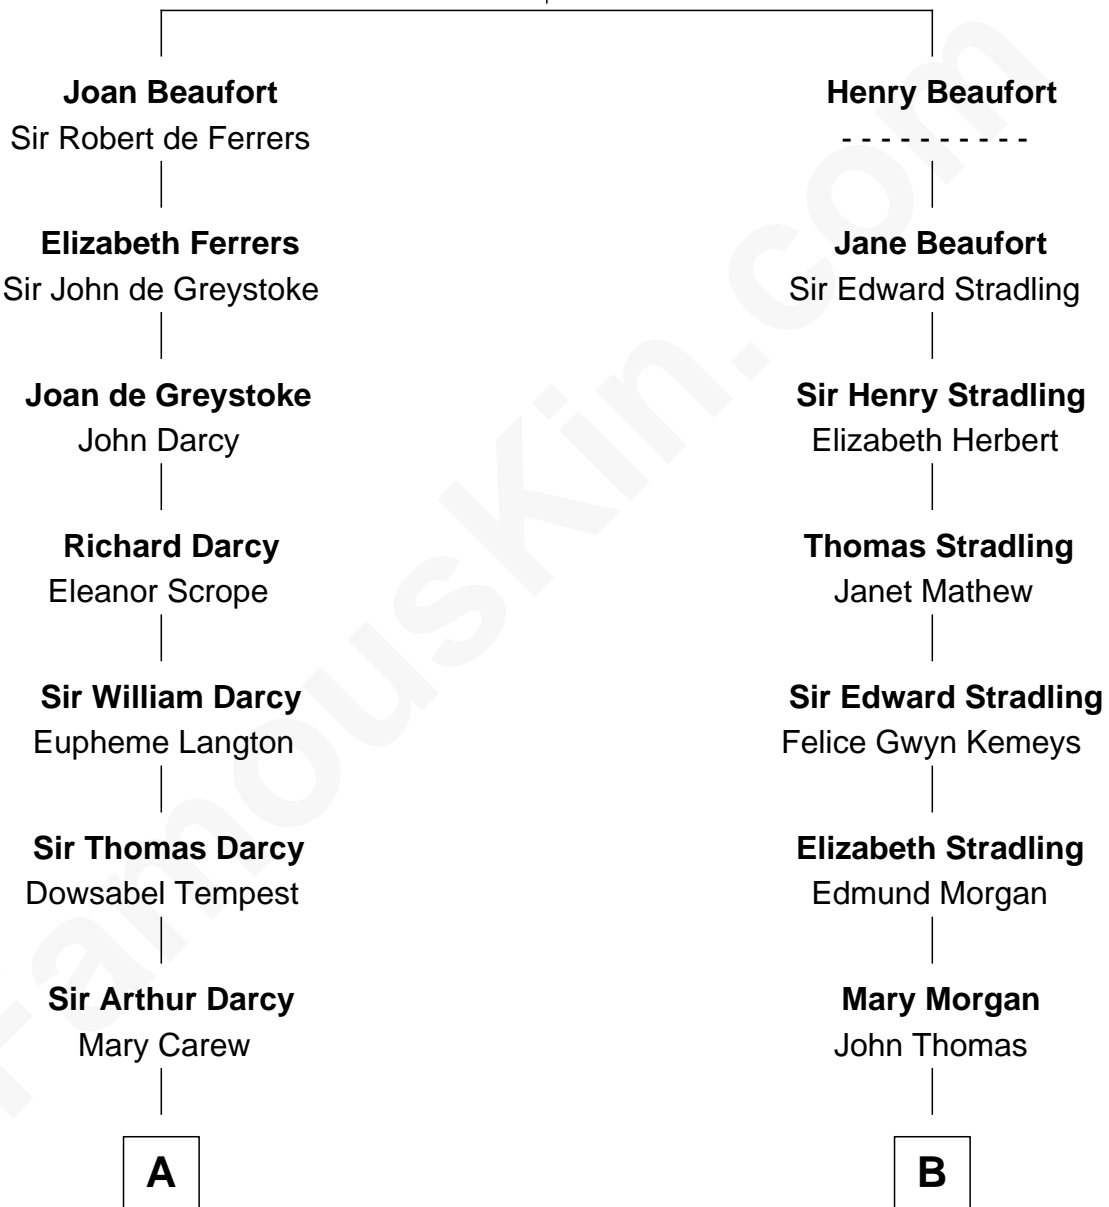

FamousKin.com
Relationship Chart of
Norman Rockwell
American Artist

18th cousin 2 times removed of
Sally Ride
1st American Woman in Space

John of Gaunt
 Katherine Roet

C

Jarvis Waring Rockwell

Anne Mary Hill

Norman Rockwell

American Artist

D

Charles Everroad Richardson

Blanche Gibson

Jennie Mae Richardson

Thomas Vernam Ride

Dale Burdell Ride

Carol Joyce Anderson

Sally Ride

1st American Woman in Space