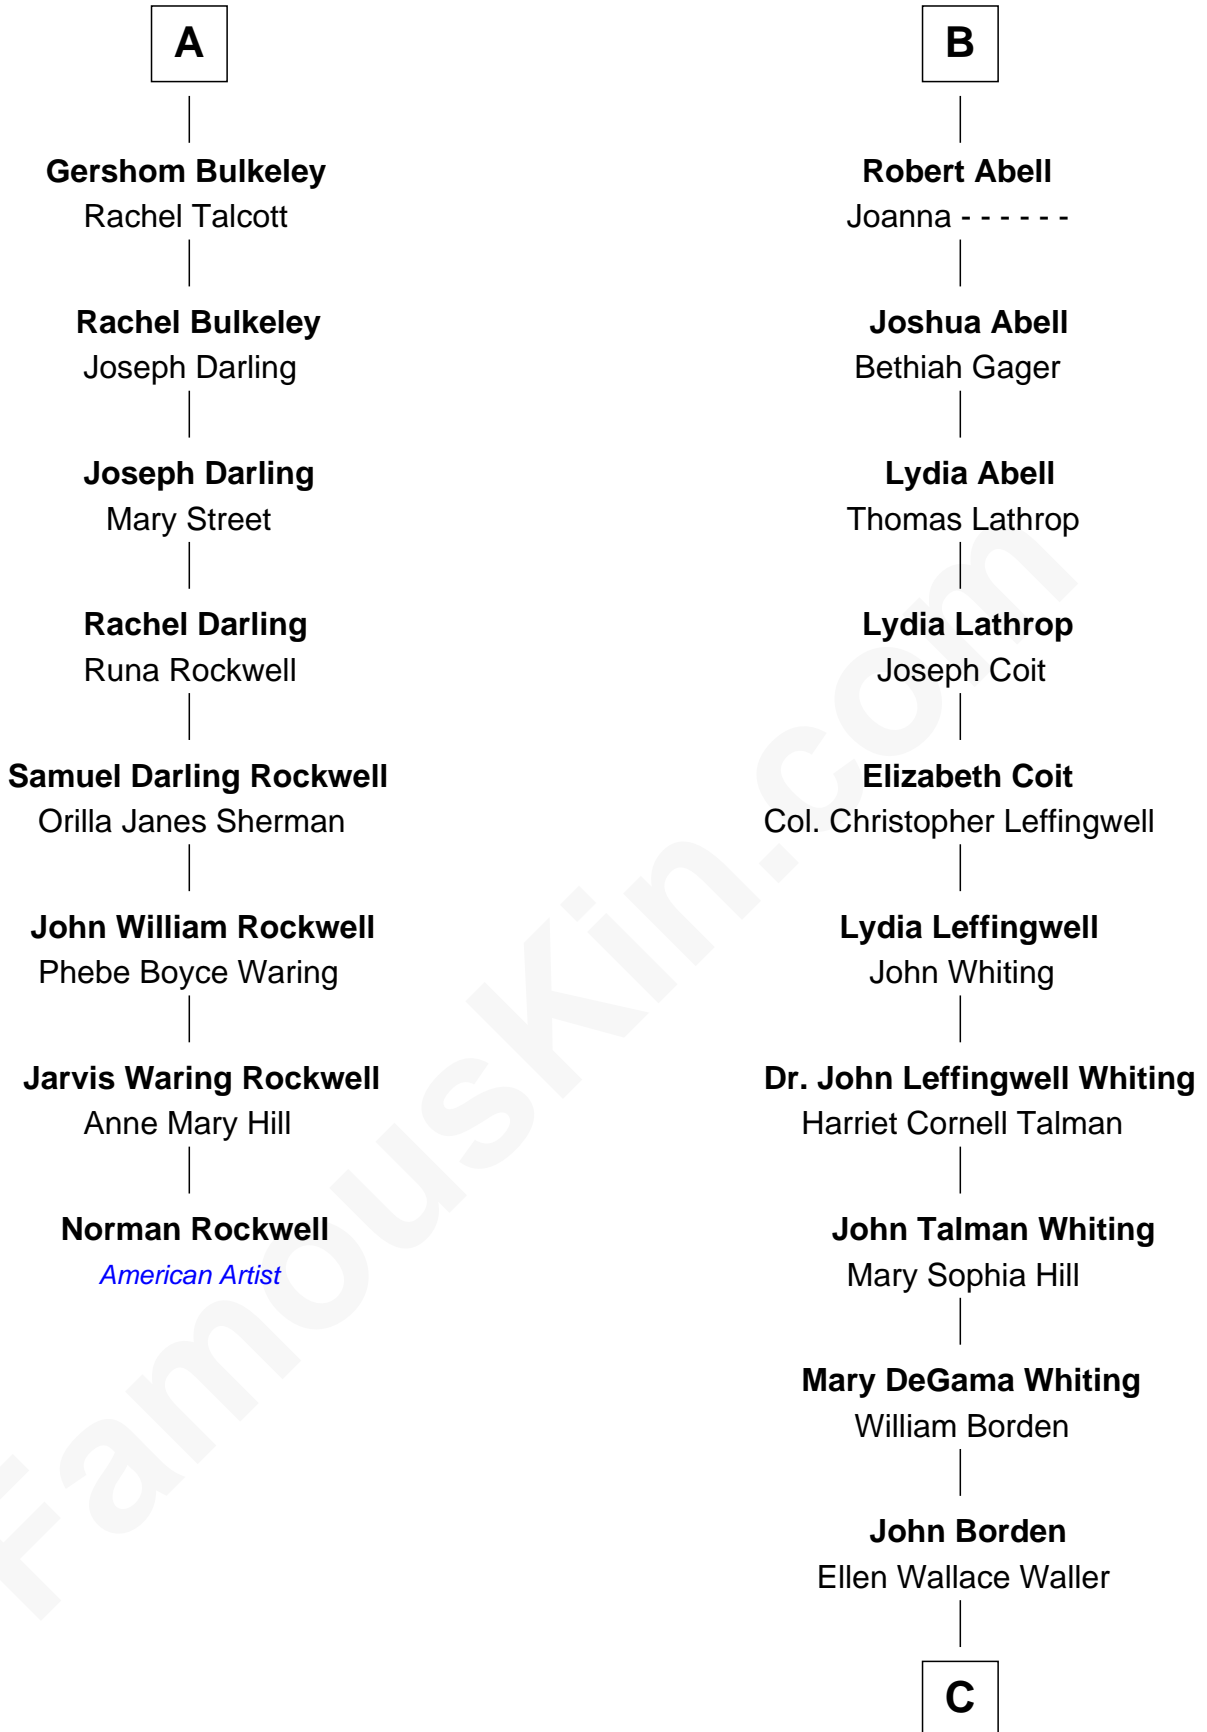

FamousKin.com
Relationship Chart of
Norman Rockwell
American Artist

14th cousin 4 times removed of

Adlai Stevenson III
U.S. Senator from Illinois

Sir Robert Corbet
 Margaret - - - - -

C

Ellen Borden

Adlai Ewing Stevenson

Adlai Stevenson III

U.S. Senator from Illinois

FamousKin.com