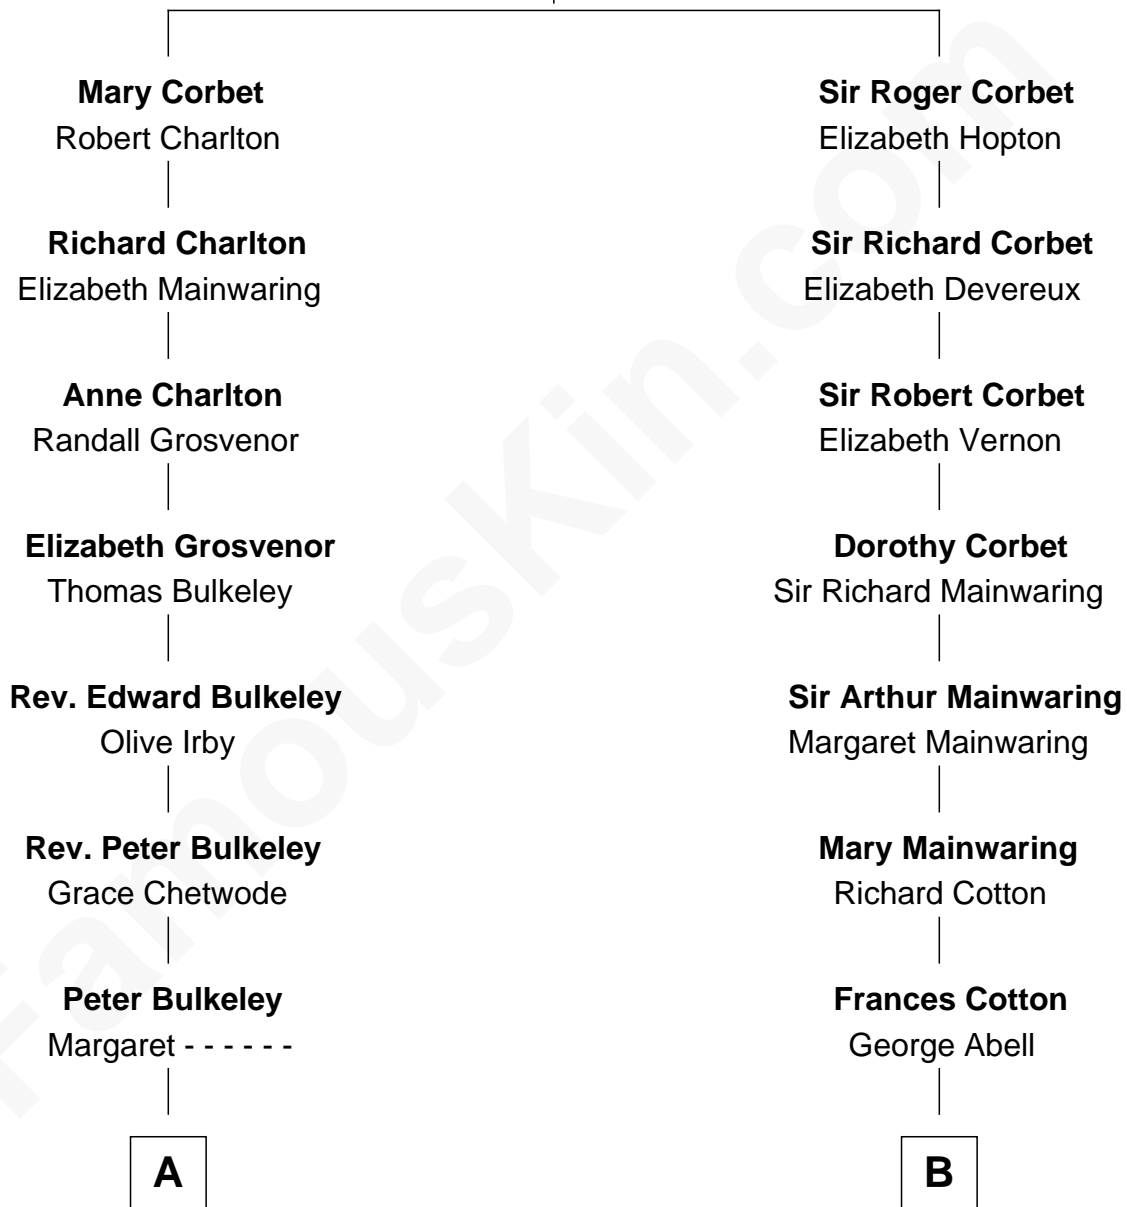

FamousKin.com
Relationship Chart of
Norman Rockwell
American Artist

14th cousin 4 times removed of

Adlai Stevenson III
U.S. Senator from Illinois

Sir Robert Corbet
 Margaret - - - - -

C

Ellen Borden

Adlai Ewing Stevenson

Adlai Stevenson III

U.S. Senator from Illinois

FamousKin.com