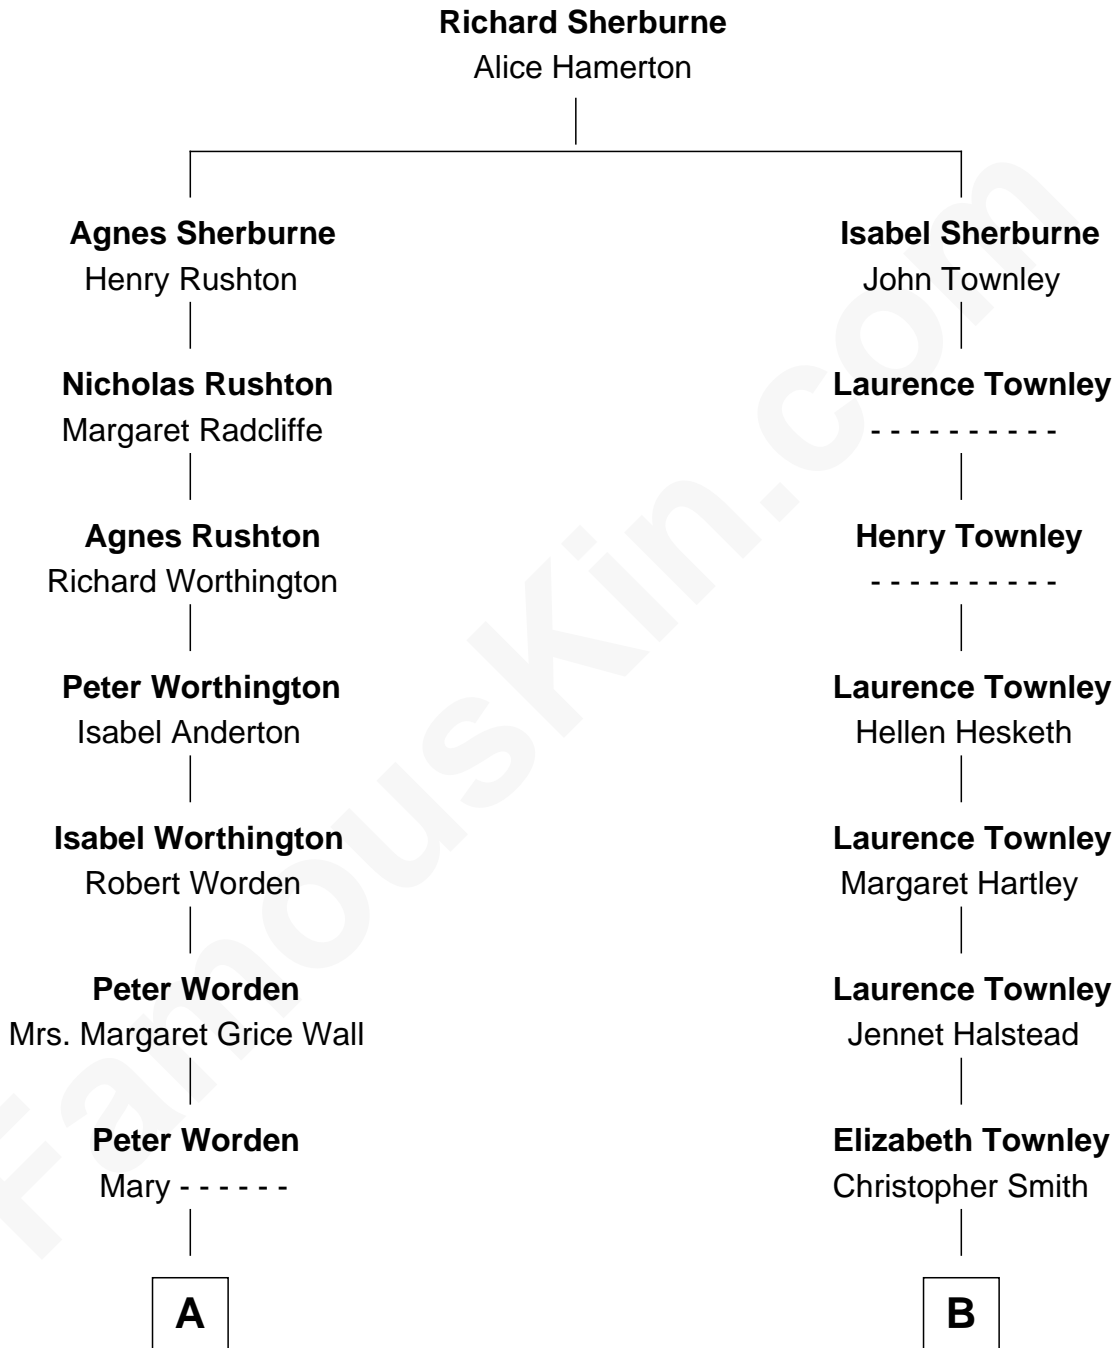

FamousKin.com
Relationship Chart of
Norman Rockwell
American Artist

16th cousin 1 time removed of

Adlai Stevenson III
U.S. Senator from Illinois

A

Mary Worden
John Burgess

John Burgess
Sarah Nickerson

Elisabeth Burgess
Prince Wixon

Lydia Wixon
William Snow

Hannah Snow
Thomas Crosby

Esther Crosby
Peter Waring

Jarvis Augustus Waring
Nancy Odell Boyce

Phebe Boyce Waring
John William Rockwell

Jarvis Waring Rockwell
Anne Mary Hill

Norman Rockwell
American Artist

B

Col. Lawrence Smith
Mary Debnam

Sarah Smith
Col. John Taliaferro

Mary Taliaferro
Col. Francis Thornton

Mildred Thornton
Dr. Thomas Walker

Peachy Walker
Col. Joshua Frye

Thomas Walker Frye
Elizabeth Speed Smith