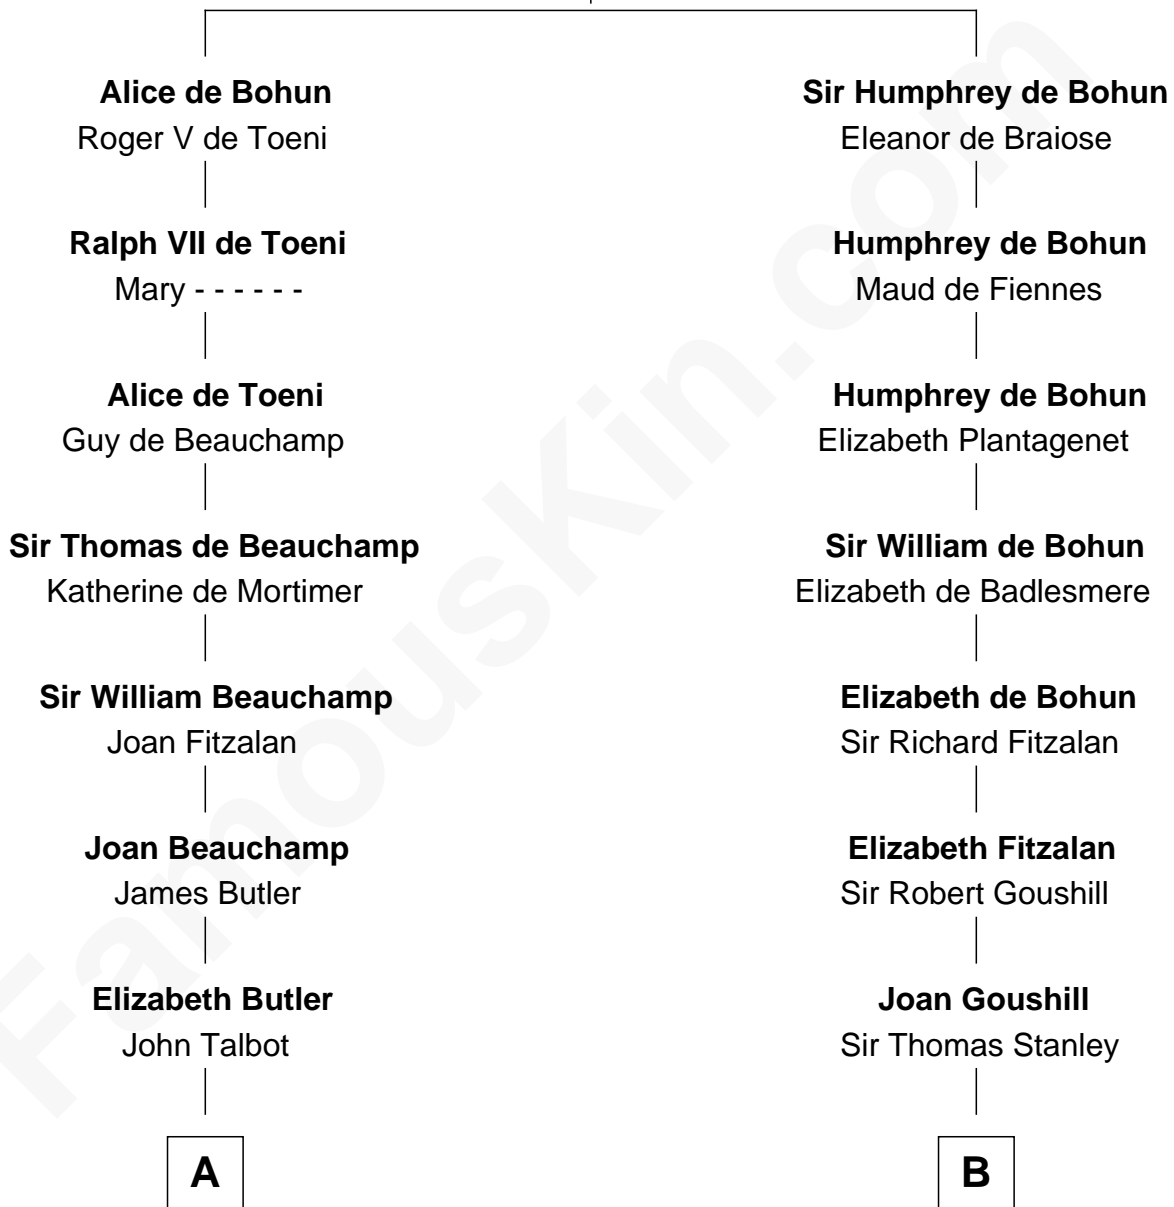

FamousKin.com
Relationship Chart of
Norman Rockwell
American Artist

17th cousin 4 times removed of
Henry Lee III
9th Governor of Virginia

Sir Humphrey de Bohun
Maud of Eu

C

—
Rachel Darling
Runa Rockwell

—
Samuel Darling Rockwell
Orilla Janes Sherman

—
John William Rockwell
Phebe Boyce Waring

—
Jarvis Waring Rockwell
Anne Mary Hill

—
Norman Rockwell
American Artist

FamousKin.com