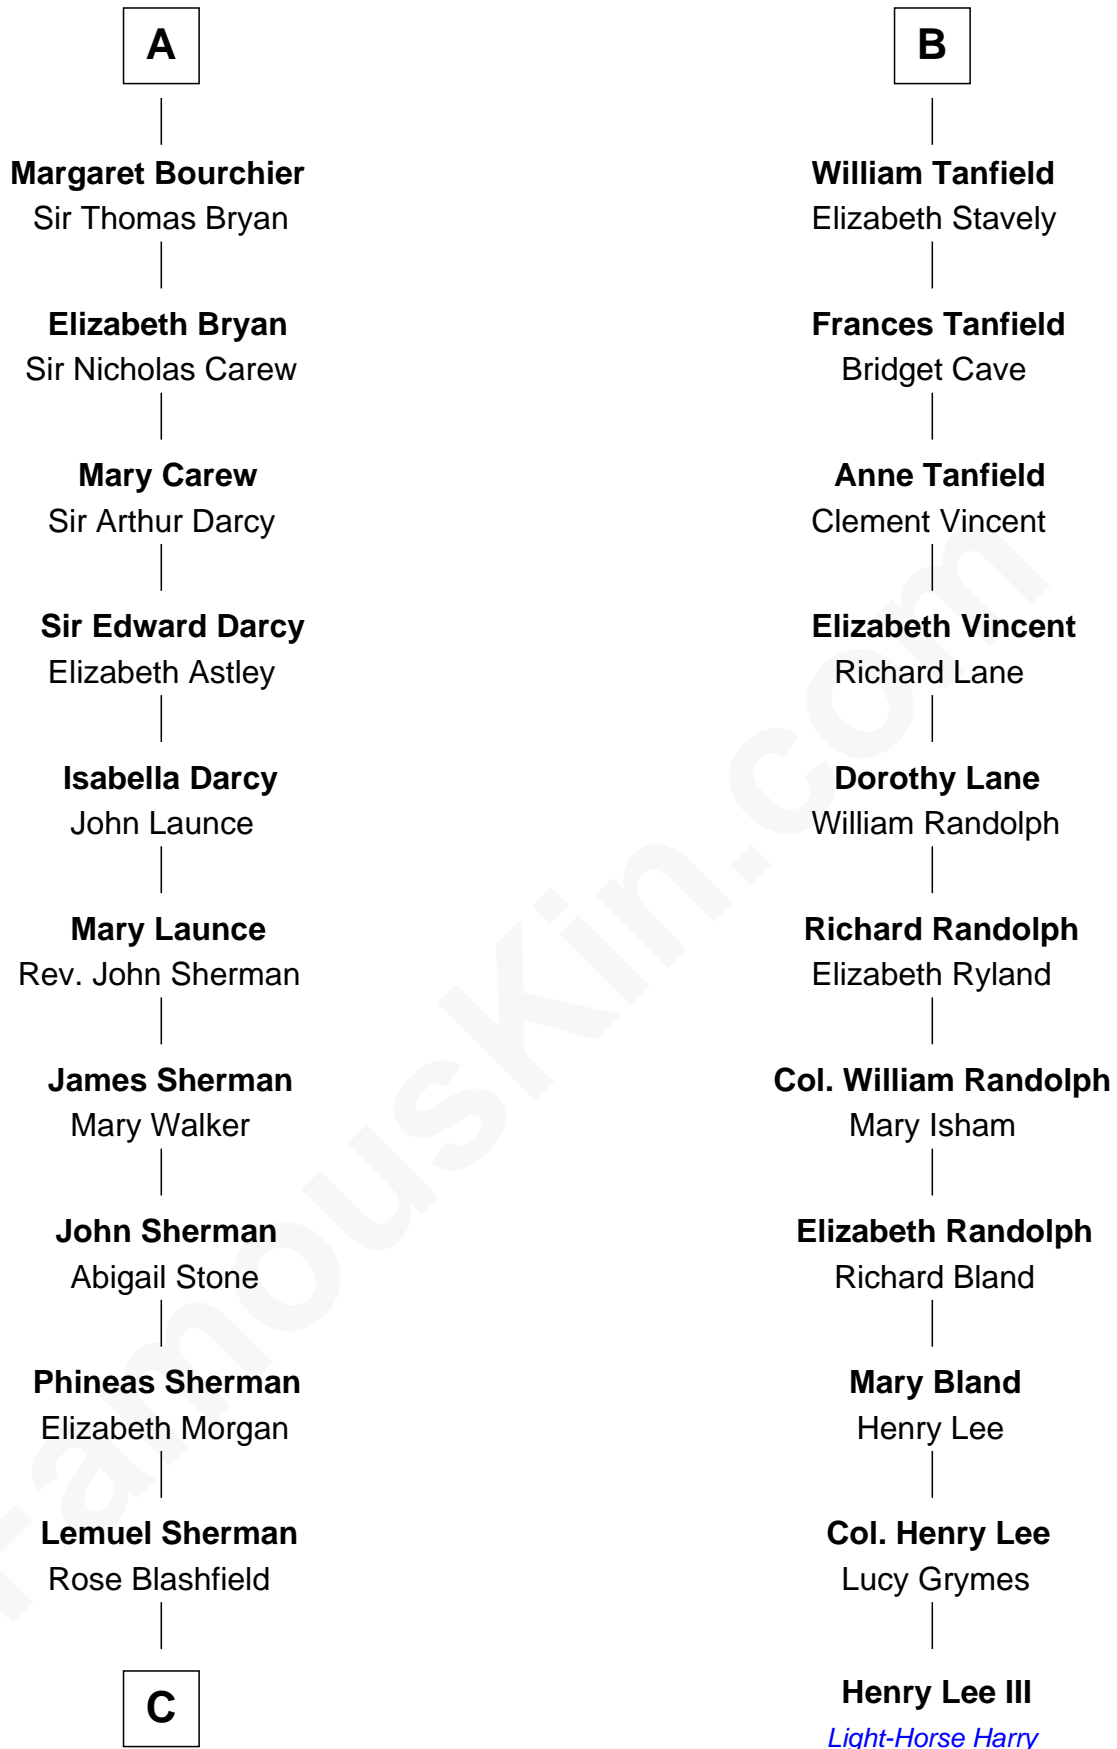

FamousKin.com
Relationship Chart of
Norman Rockwell
American Artist

17th cousin 4 times removed of
Henry Lee III
9th Governor of Virginia

King Henry I of Navarre
 Blanche of Artois

C

—
Jacob Sherman

Cafira Janes

—
Orilla Janes Sherman
Samuel Darling Rockwell

—
John William Rockwell
Phebe Boyce Waring

—
Jarvis Waring Rockwell
Anne Mary Hill

—
Norman Rockwell
American Artist

FamousKin.com