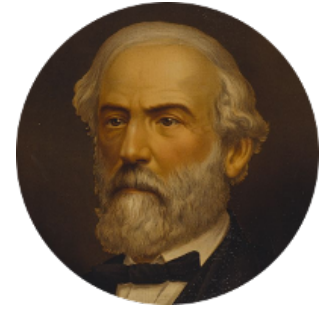

FamousKin.com

Relationship Chart of

Norman Rockwell

American Artist

21st cousin of

General Robert E. Lee

Confederate Army - U.S. Civil War

C

Jacob Sherman

Cafira Janes

Orilla Janes Sherman
Samuel Darling Rockwell

John William Rockwell
Phebe Boyce Waring

Jarvis Waring Rockwell
Anne Mary Hill

Norman Rockwell
American Artist

D

Laetitia Corbin