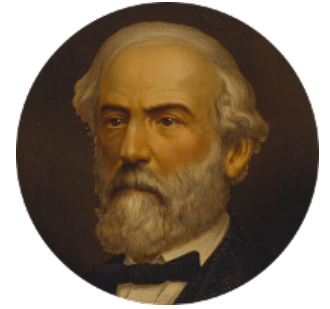

FamousKin.com Relationship Chart of Norman Rockwell *American Artist*

13th cousin 4 times removed of

General Robert E. Lee
Confederate Army - U.S. Civil War