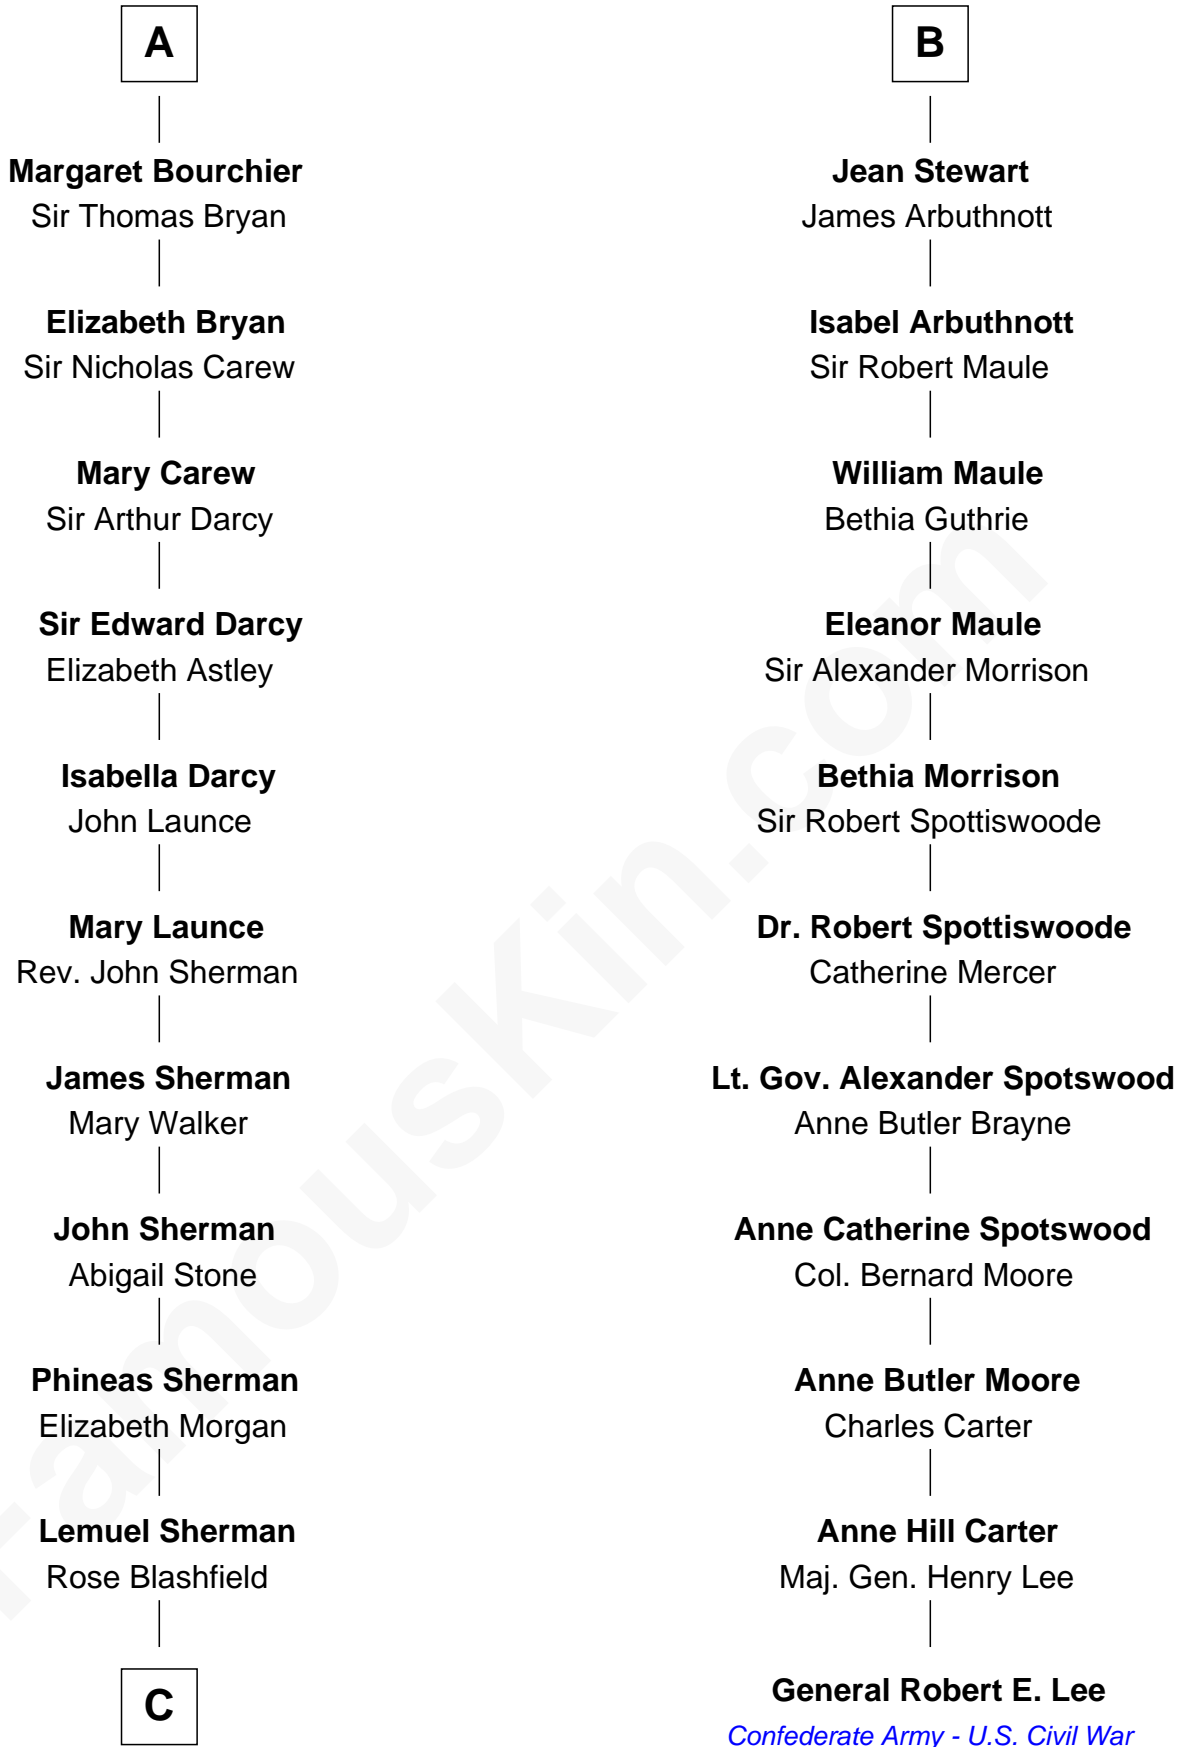

**FamousKin.com**  
**Relationship Chart of**  
**Norman Rockwell**  
*American Artist*

17th cousin 4 times removed of  
**General Robert E. Lee**  
*Confederate Army - U.S. Civil War*

**C**

—  
**Jacob Sherman**

Cafira Janes

—  
**Orilla Janes Sherman**  
Samuel Darling Rockwell

—  
**John William Rockwell**  
Phebe Boyce Waring

—  
**Jarvis Waring Rockwell**  
Anne Mary Hill

—  
**Norman Rockwell**  
*American Artist*