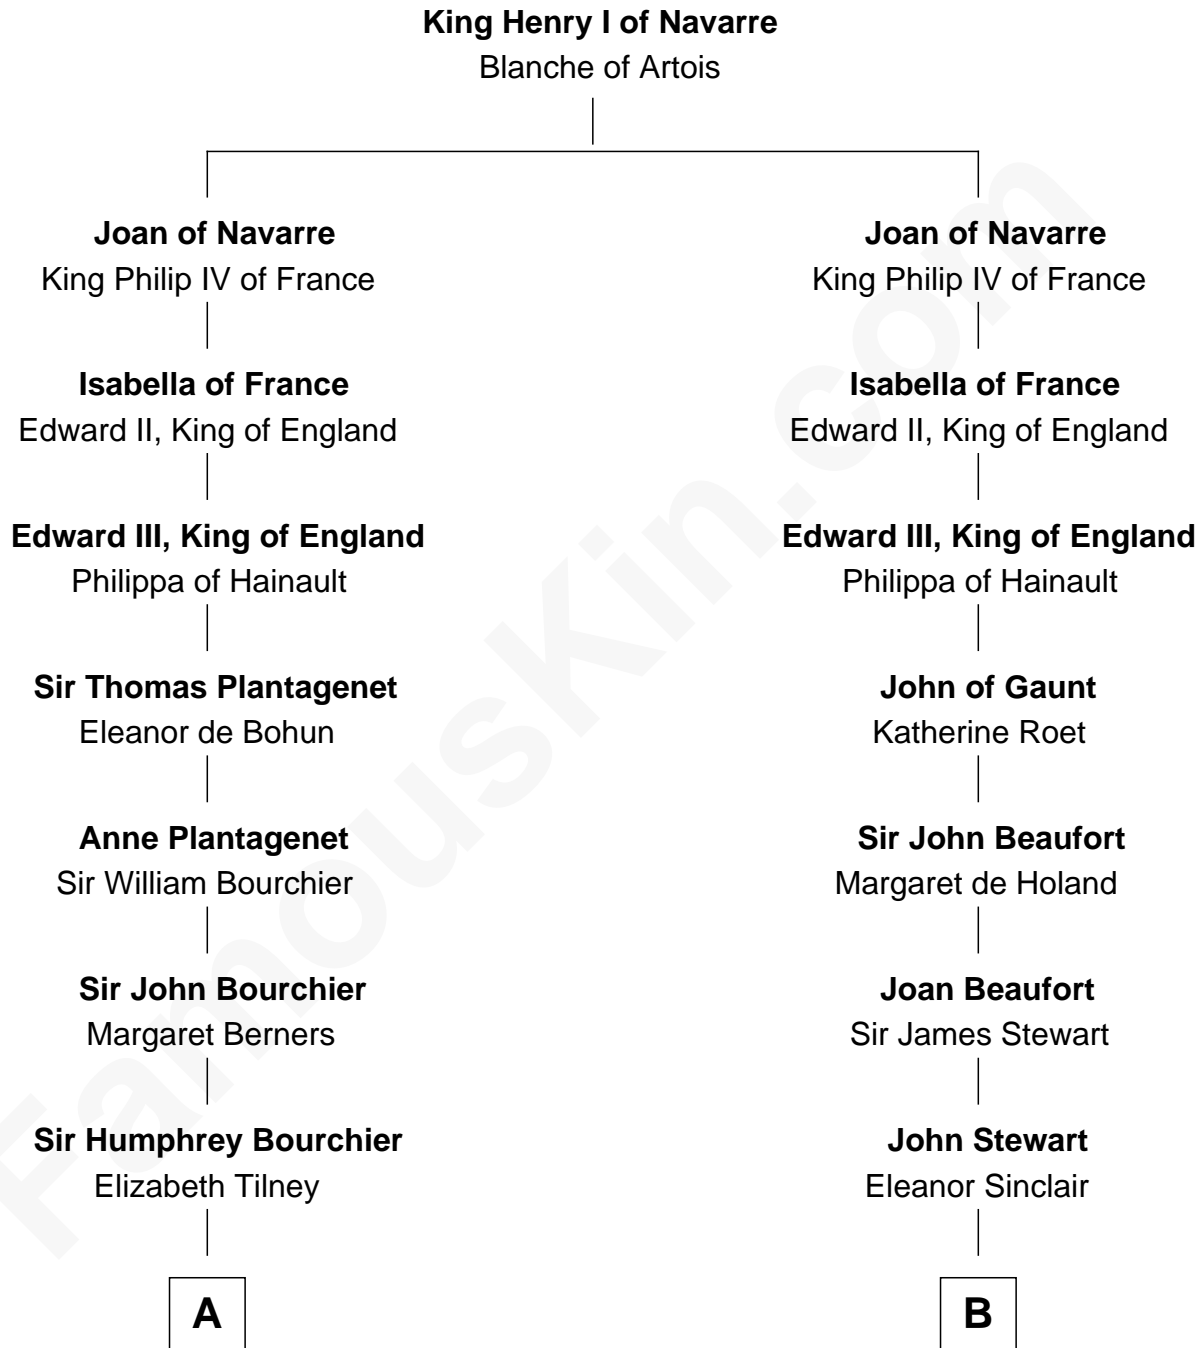

**FamousKin.com**  
**Relationship Chart of**  
**Norman Rockwell**  
*American Artist*

17th cousin 4 times removed of  
**General Robert E. Lee**  
*Confederate Army - U.S. Civil War*

**C**

—  
**Jacob Sherman**

Cafira Janes

—  
**Orilla Janes Sherman**  
Samuel Darling Rockwell

—  
**John William Rockwell**  
Phebe Boyce Waring

—  
**Jarvis Waring Rockwell**  
Anne Mary Hill

—  
**Norman Rockwell**  
*American Artist*