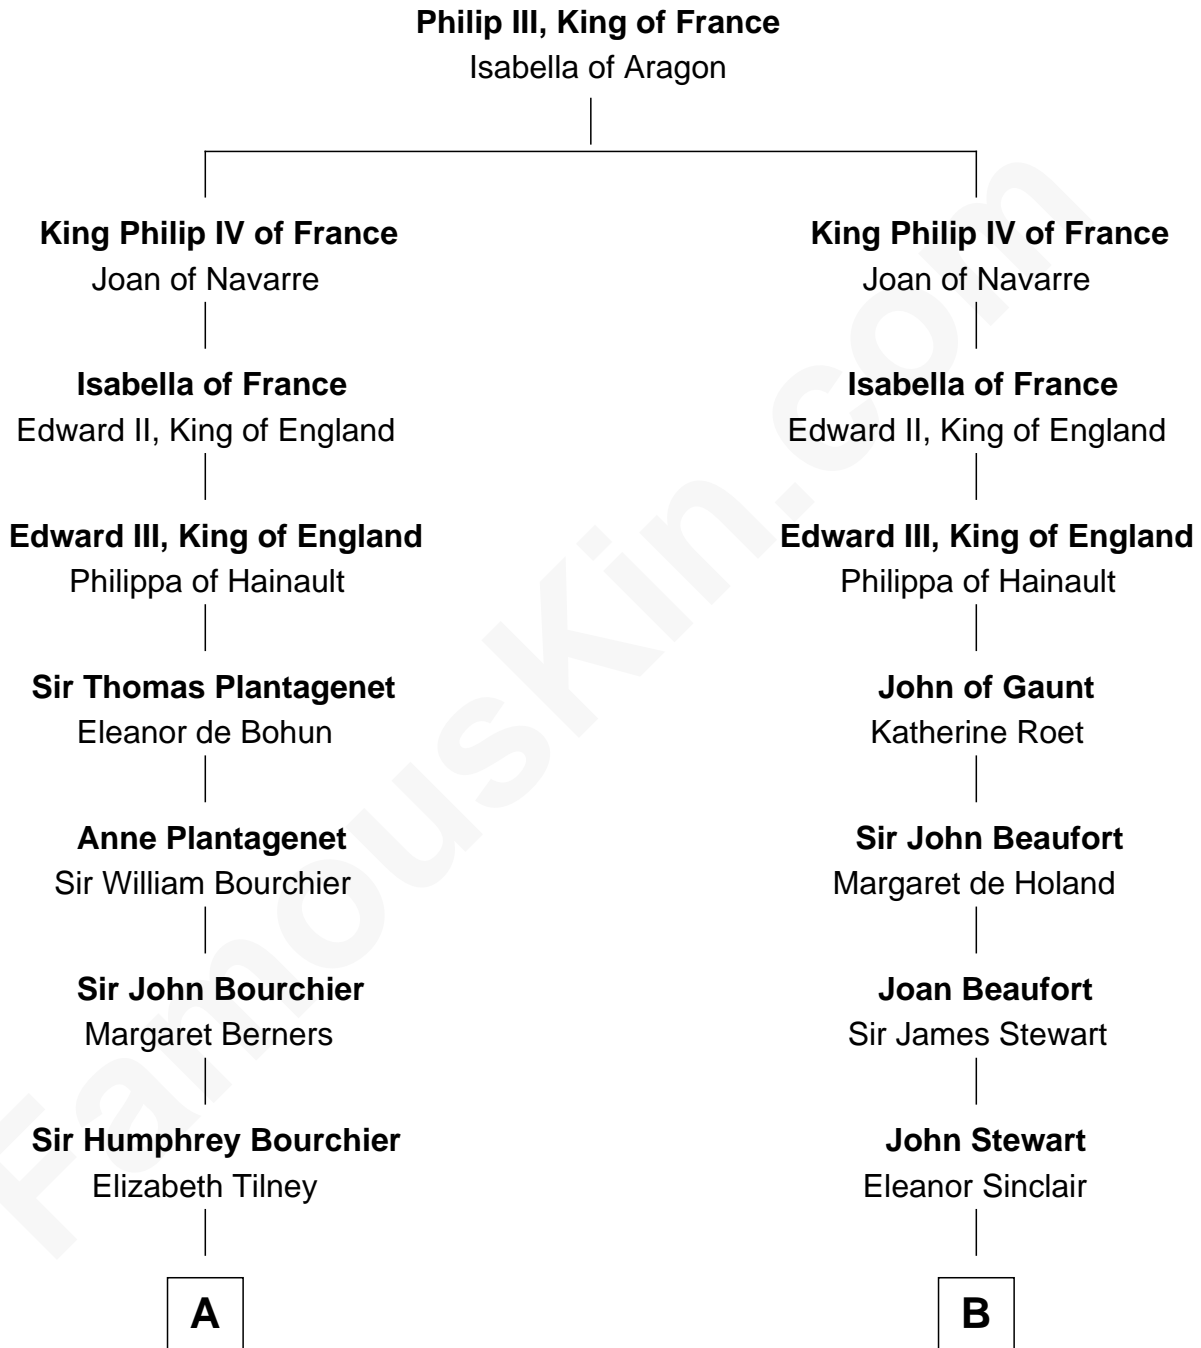

**FamousKin.com**  
**Relationship Chart of**  
**Norman Rockwell**  
*American Artist*

17th cousin 4 times removed of  
**General Robert E. Lee**  
*Confederate Army - U.S. Civil War*

**C**

—  
**Jacob Sherman**

Cafira Janes

—  
**Orilla Janes Sherman**  
Samuel Darling Rockwell

—  
**John William Rockwell**  
Phebe Boyce Waring

—  
**Jarvis Waring Rockwell**  
Anne Mary Hill

—  
**Norman Rockwell**  
*American Artist*