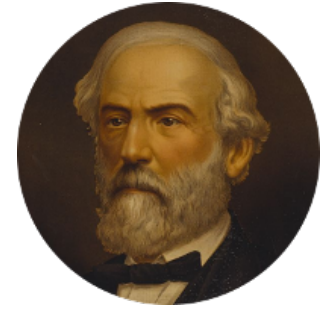

**FamousKin.com**  
**Relationship Chart of**  
**Norman Rockwell**  
*American Artist*

17th cousin 4 times removed of  
**General Robert E. Lee**  
*Confederate Army - U.S. Civil War*

**C**

—  
**Jacob Sherman**