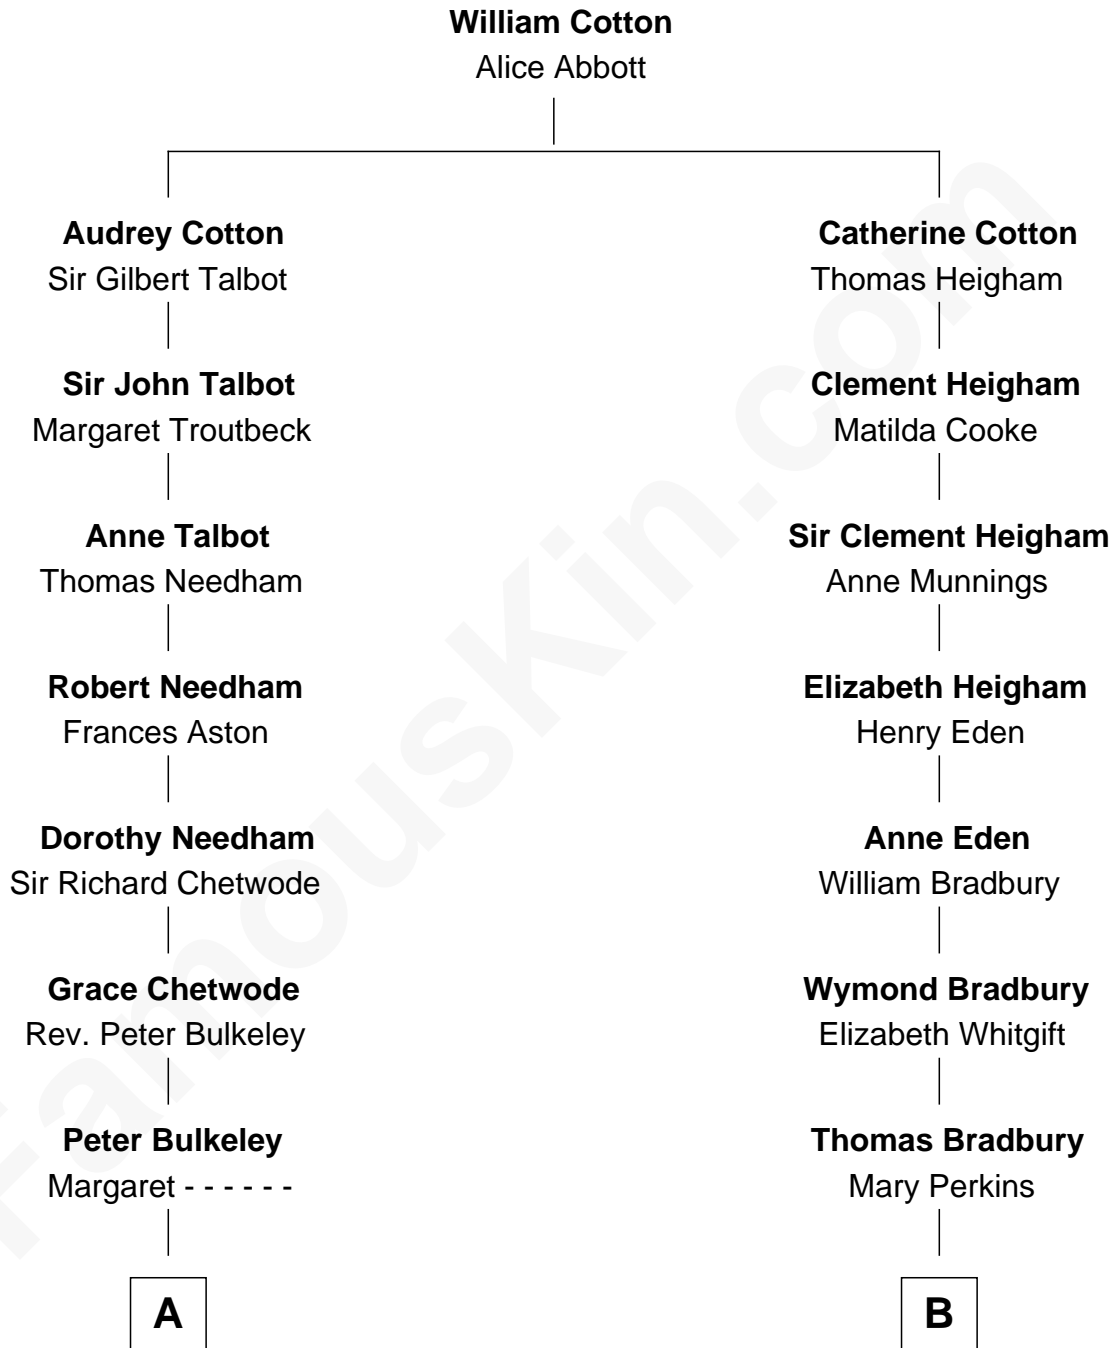

**FamousKin.com**  
**Relationship Chart of**  
**Norman Rockwell**  
*American Artist*

14th cousin 3 times removed of

**Linda Hamilton**  
*TV and Movie Actress*

Linda Hamilton photo by [Matthew Simoneau](#) (CC BY 2.0)