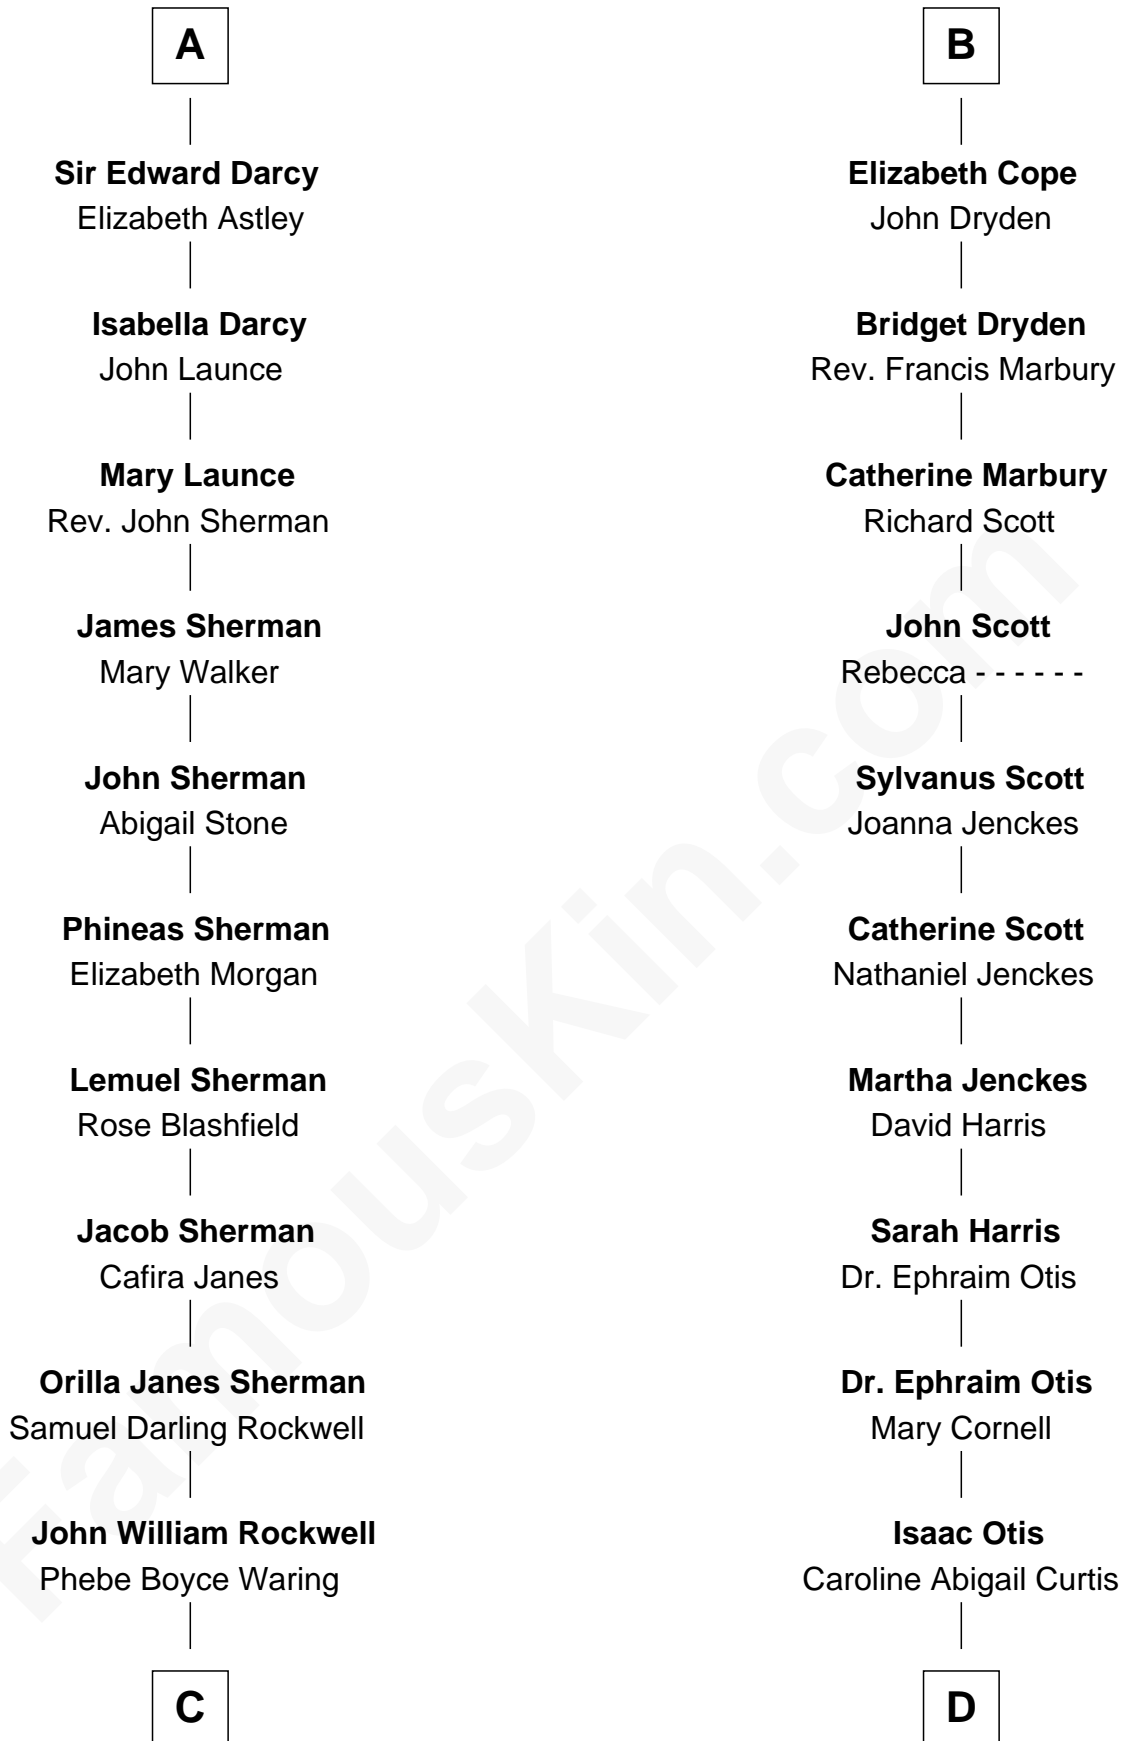

FamousKin.com
Relationship Chart of
Norman Rockwell
American Artist

18th cousin 1 time removed of
Amelia Earhart
Aviation Pioneer

Sir Gilbert Talbot
Pernel le Boteler

Elizabeth Talbot
Sir Henry de Grey

Margaret de Grey
Sir John Darcy

John Darcy
Joan de Greystoke

Richard Darcy
Eleanor Scrope

Sir William Darcy
Eupheme Langton

Sir Thomas Darcy
Dowsabel Tempest

Sir Arthur Darcy
Mary Carew

A

Sir Richard Talbot
Ankaret le Strange

Mary Talbot
Sir Thomas Greene

Sir Thomas Greene
Phillippa Ferrers

Elizabeth Greene
William Raleigh

Sir Edward Raleigh
Margaret Verney

Sir Edward Raleigh
Anne Chamberlayne

Bridget Raleigh
Sir John Cope

B

FamousKin.com