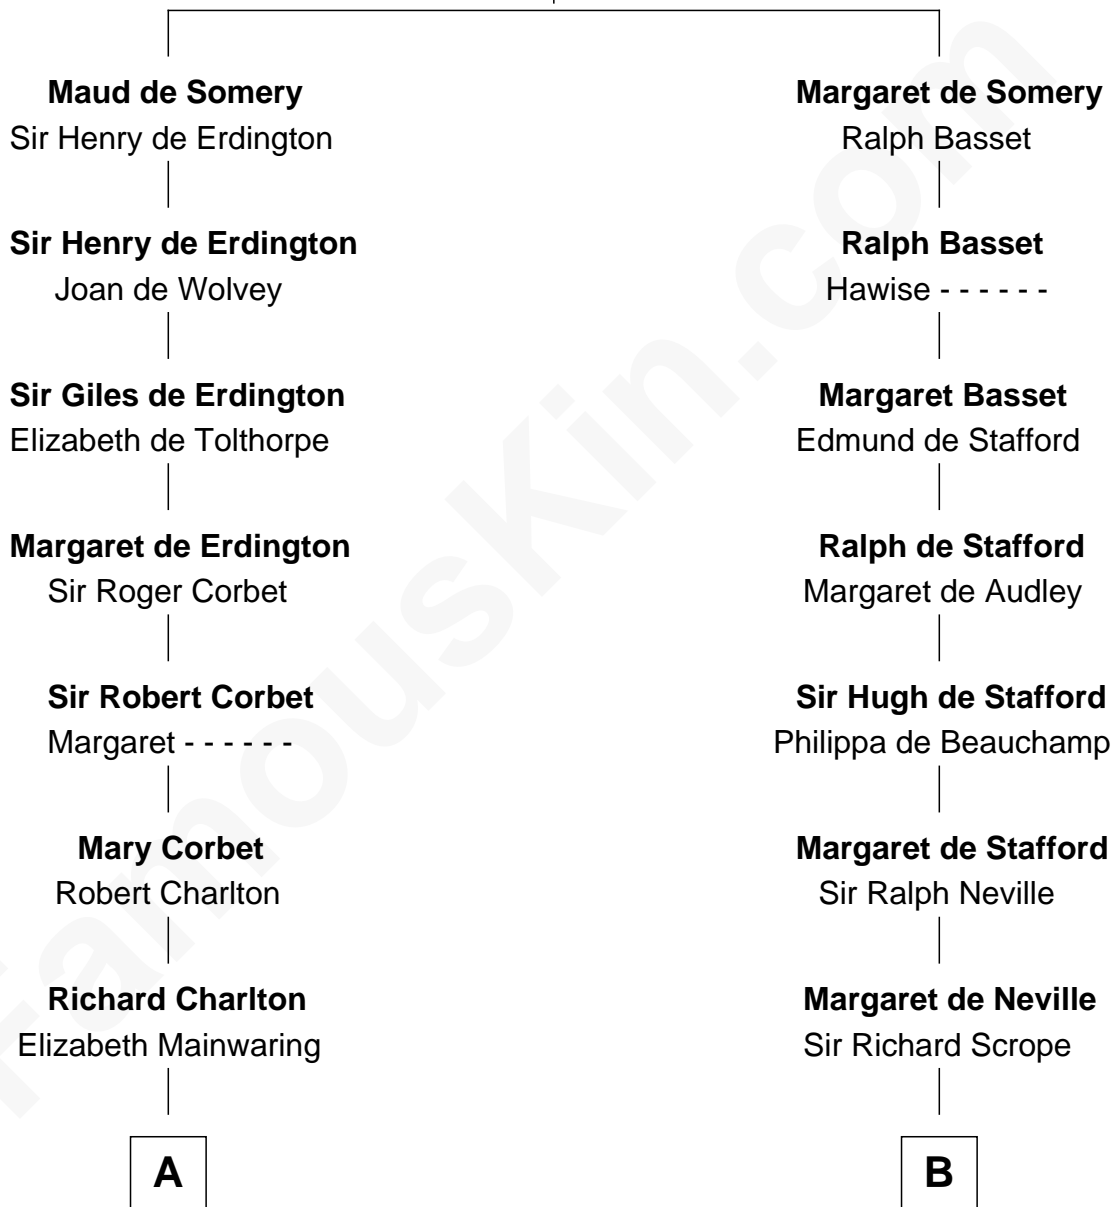

FamousKin.com
Relationship Chart of
Norman Rockwell
American Artist

18th cousin 1 time removed of
William Henry Harrison
9th U.S. President

Sir Roger de Somery
 Nichole d'Aubenev

C

John William Rockwell

Phebe Boyce Waring

Jarvis Waring Rockwell

Anne Mary Hill

Norman Rockwell

American Artist

D

Benjamin Harrison

Elizabeth Bassett

William Henry Harrison

9th U.S. President

FamousKin.com