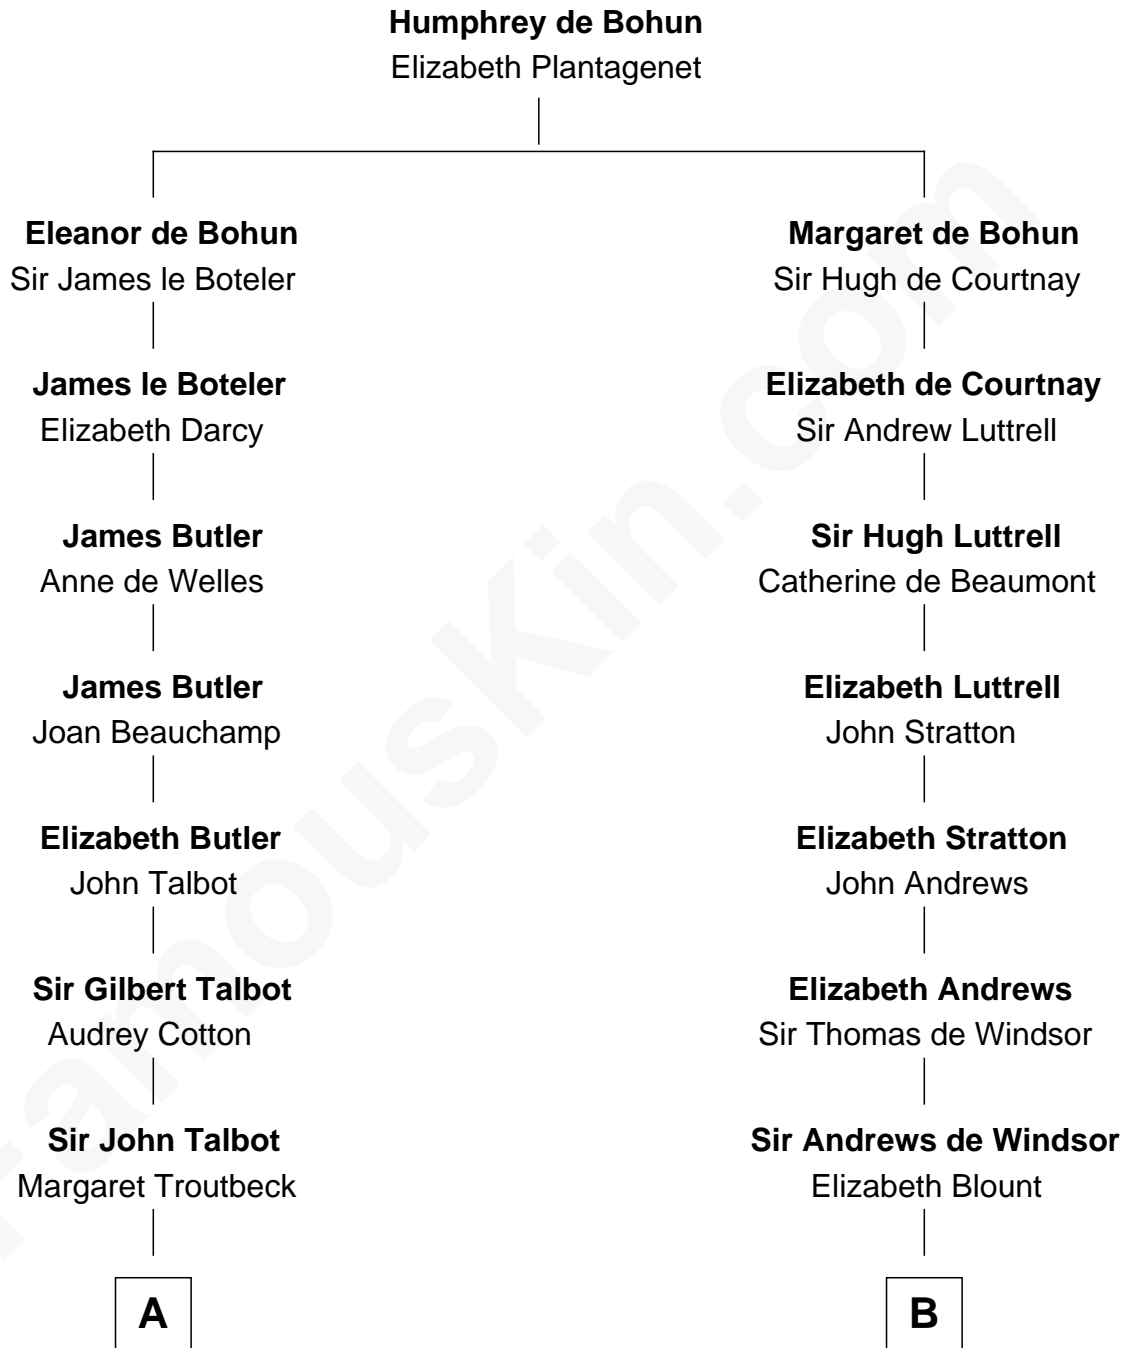

FamousKin.com
Relationship Chart of
Norman Rockwell
American Artist

14th cousin 5 times removed of
William Henry Harrison
9th U.S. President

C

—
John William Rockwell

Phebe Boyce Waring

—
Jarvis Waring Rockwell

Anne Mary Hill

—
Norman Rockwell

American Artist

FamousKin.com