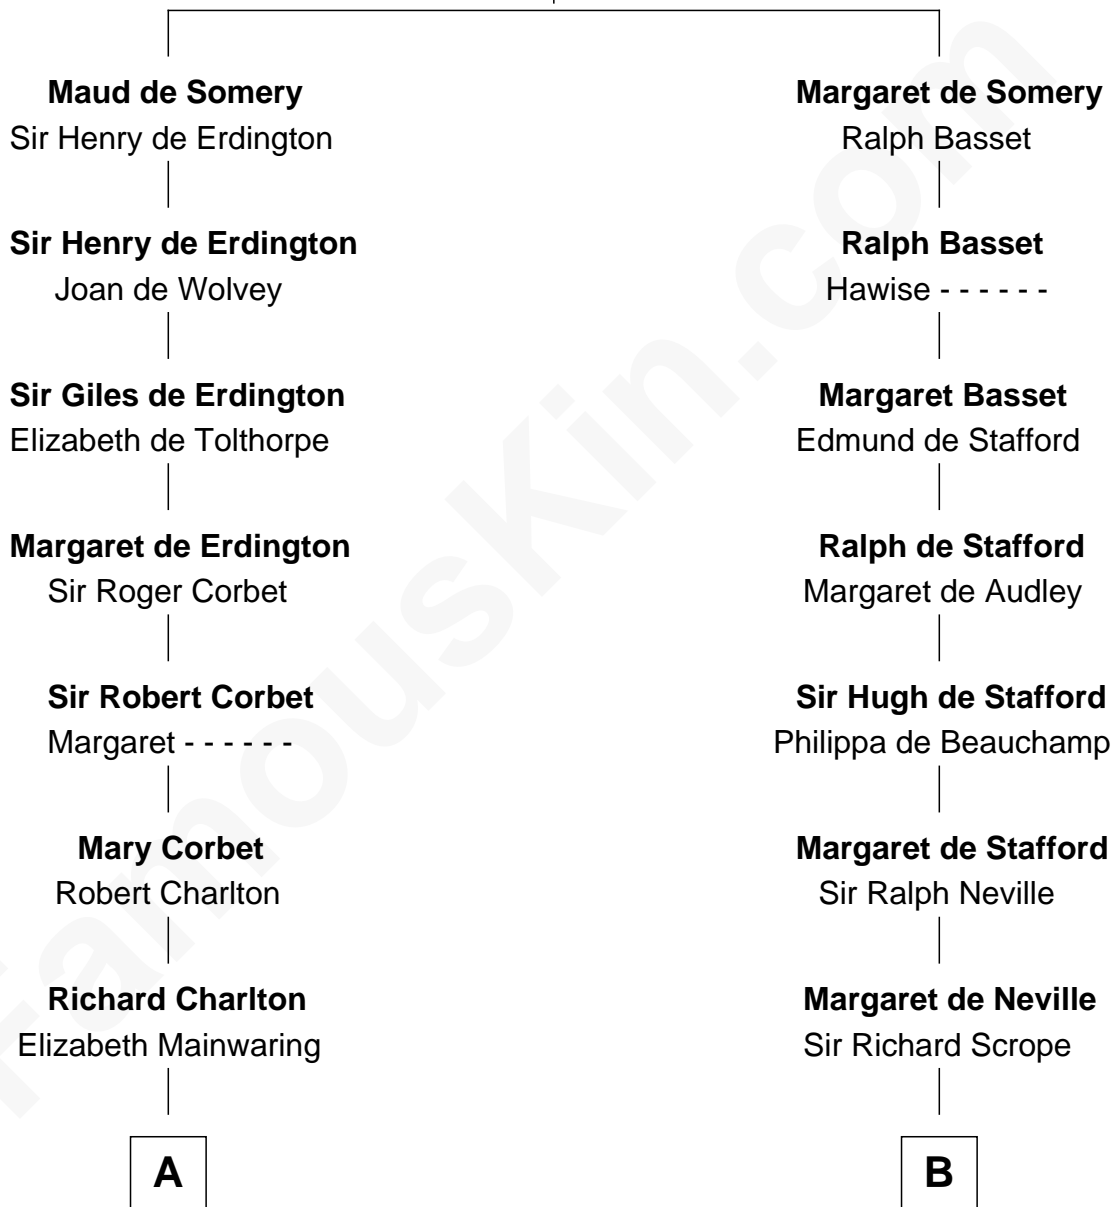

**FamousKin.com**  
**Relationship Chart of**  
**Norman Rockwell**  
*American Artist*

19th cousin 1 time removed of  
**Benjamin Harrison**  
*23rd U.S. President*

**Sir Roger de Somery**  
 Nichole d'Aubenev

**C**

**John William Rockwell**

Phebe Boyce Waring

**Jarvis Waring Rockwell**

Anne Mary Hill

**Norman Rockwell**

*American Artist*

**D**

**Benjamin Harrison**

Elizabeth Bassett

**Gen. William Henry Harrison**

Anna Tuthill Symmes

**John Scott Harrison**

Elizabeth Ramsey Irwin

**Benjamin Harrison**

*23rd U.S. President*