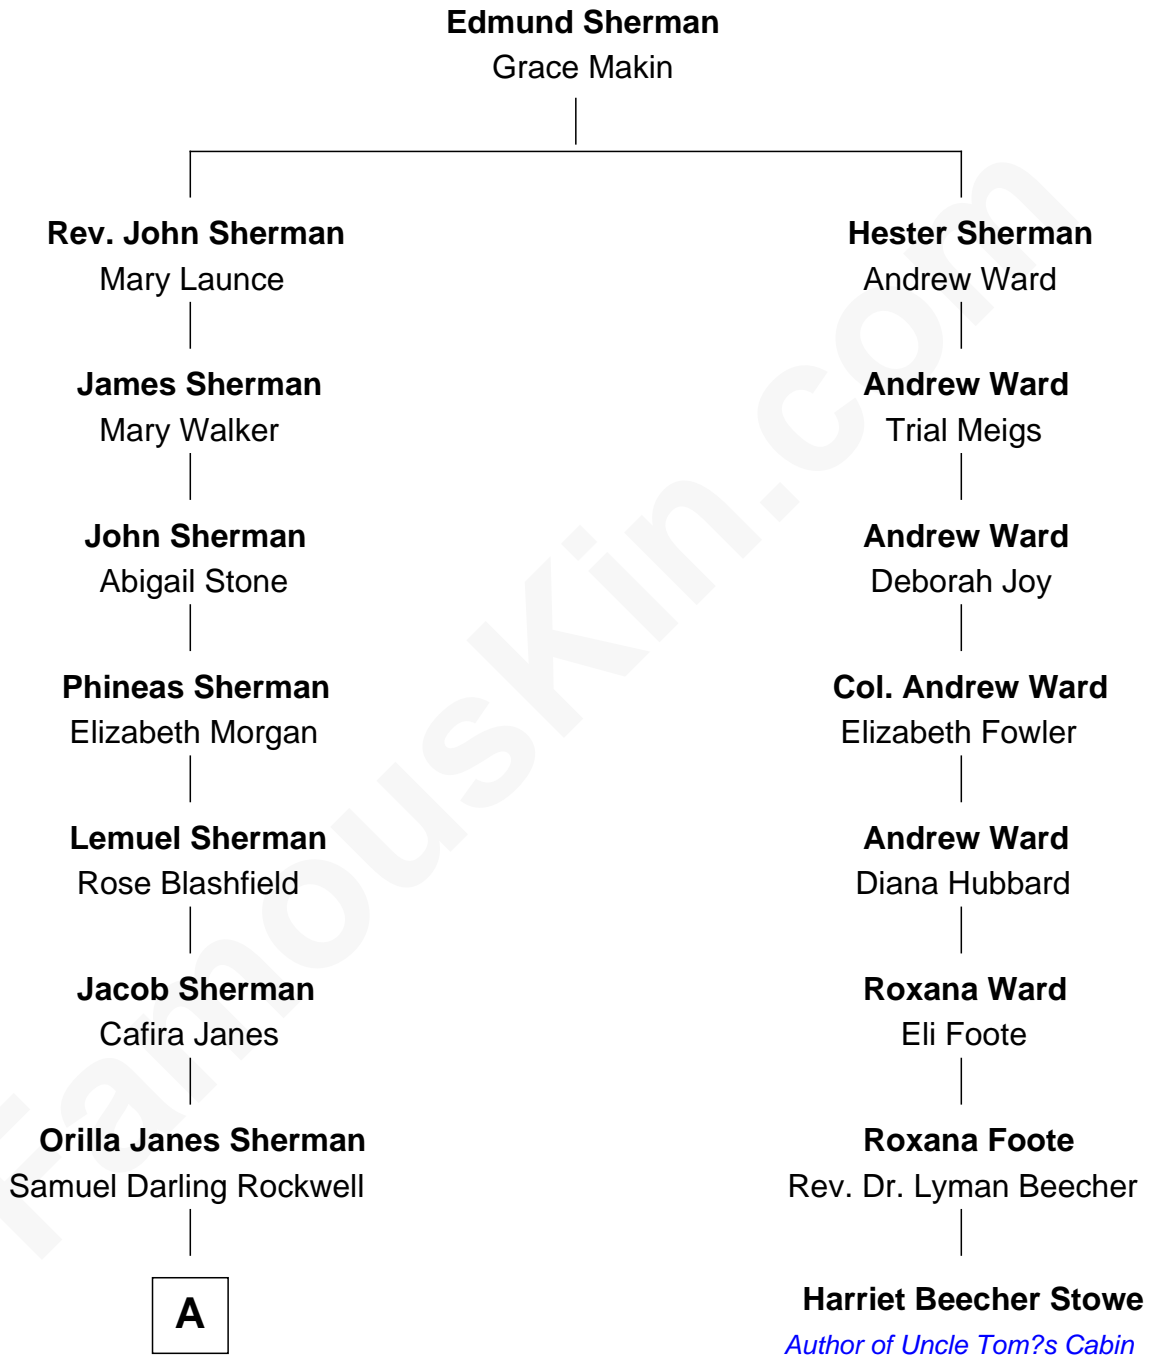

**FamousKin.com**  
**Relationship Chart of**  
**Norman Rockwell**  
*American Artist*

7th cousin 2 times removed of

**Harriet Beecher Stowe**  
*Author of Uncle Tom?s Cabin*

**A**

—  
**John William Rockwell**

Phebe Boyce Waring

—  
**Jarvis Waring Rockwell**

Anne Mary Hill

—  
**Norman Rockwell**

*American Artist*

FamousKin.com