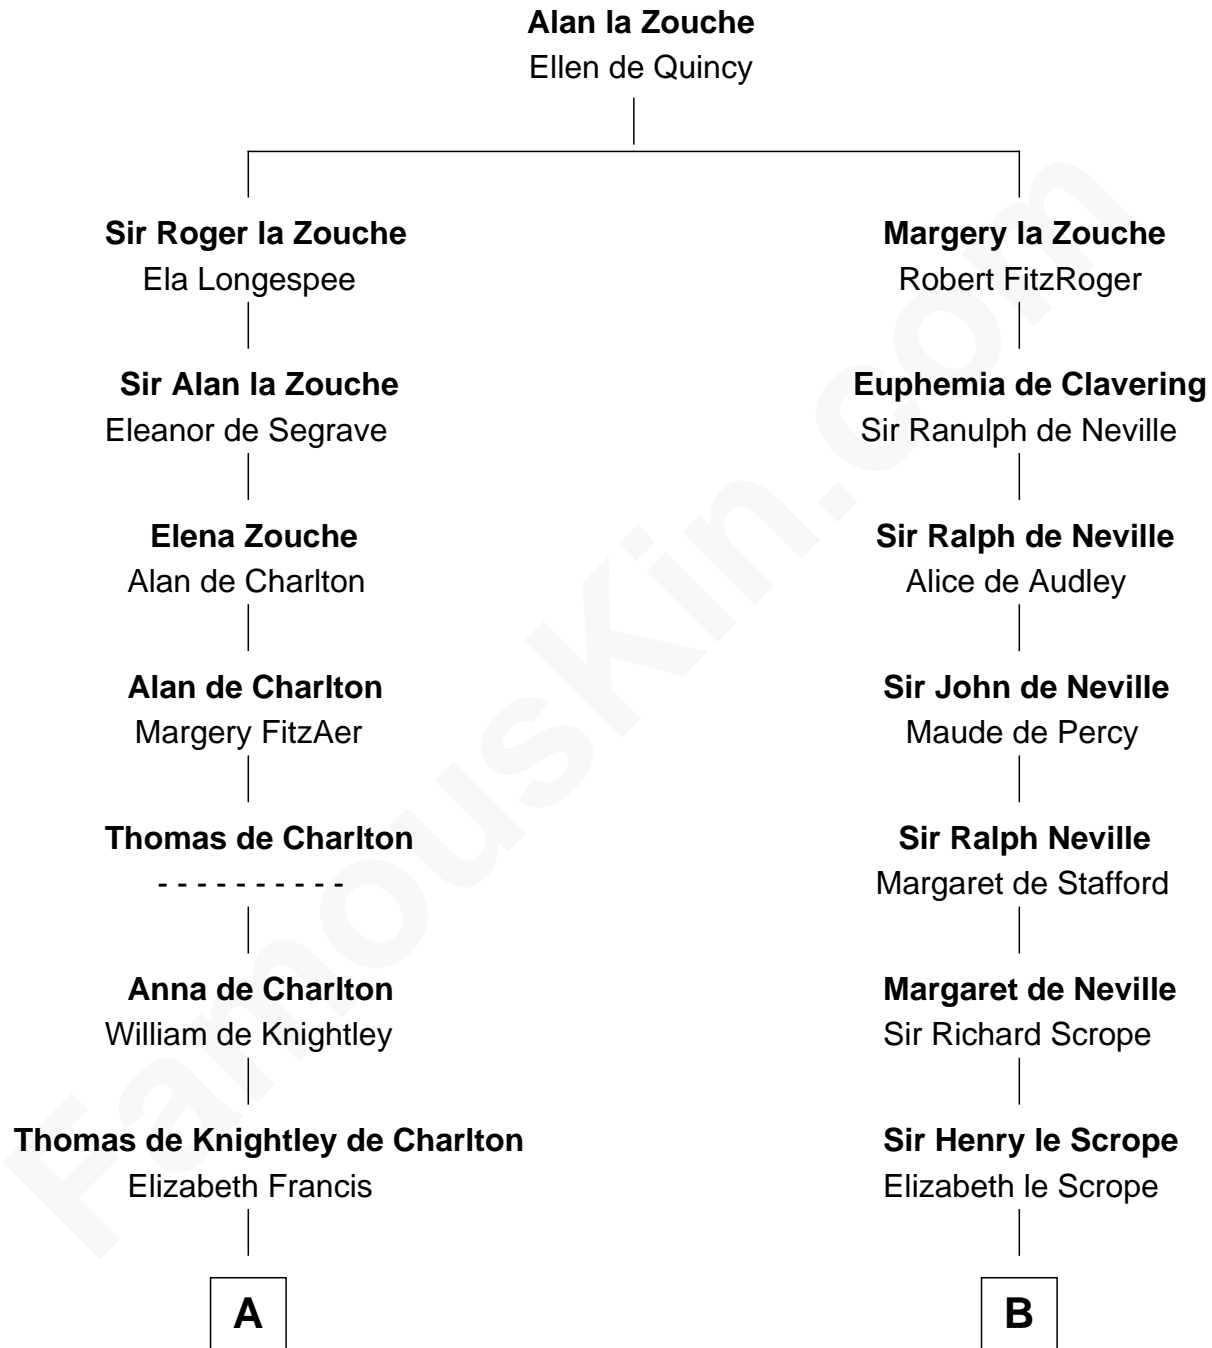

FamousKin.com
Relationship Chart of
Norman Rockwell
American Artist

16th cousin 5 times removed of
Benjamin Harrison V
Signer of the Declaration of Independence

C

—
Rachel Darling
Runa Rockwell

—
Samuel Darling Rockwell
Orilla Janes Sherman

—
John William Rockwell
Phebe Boyce Waring

—
Jarvis Waring Rockwell
Anne Mary Hill

—
Norman Rockwell
American Artist

FamousKin.com