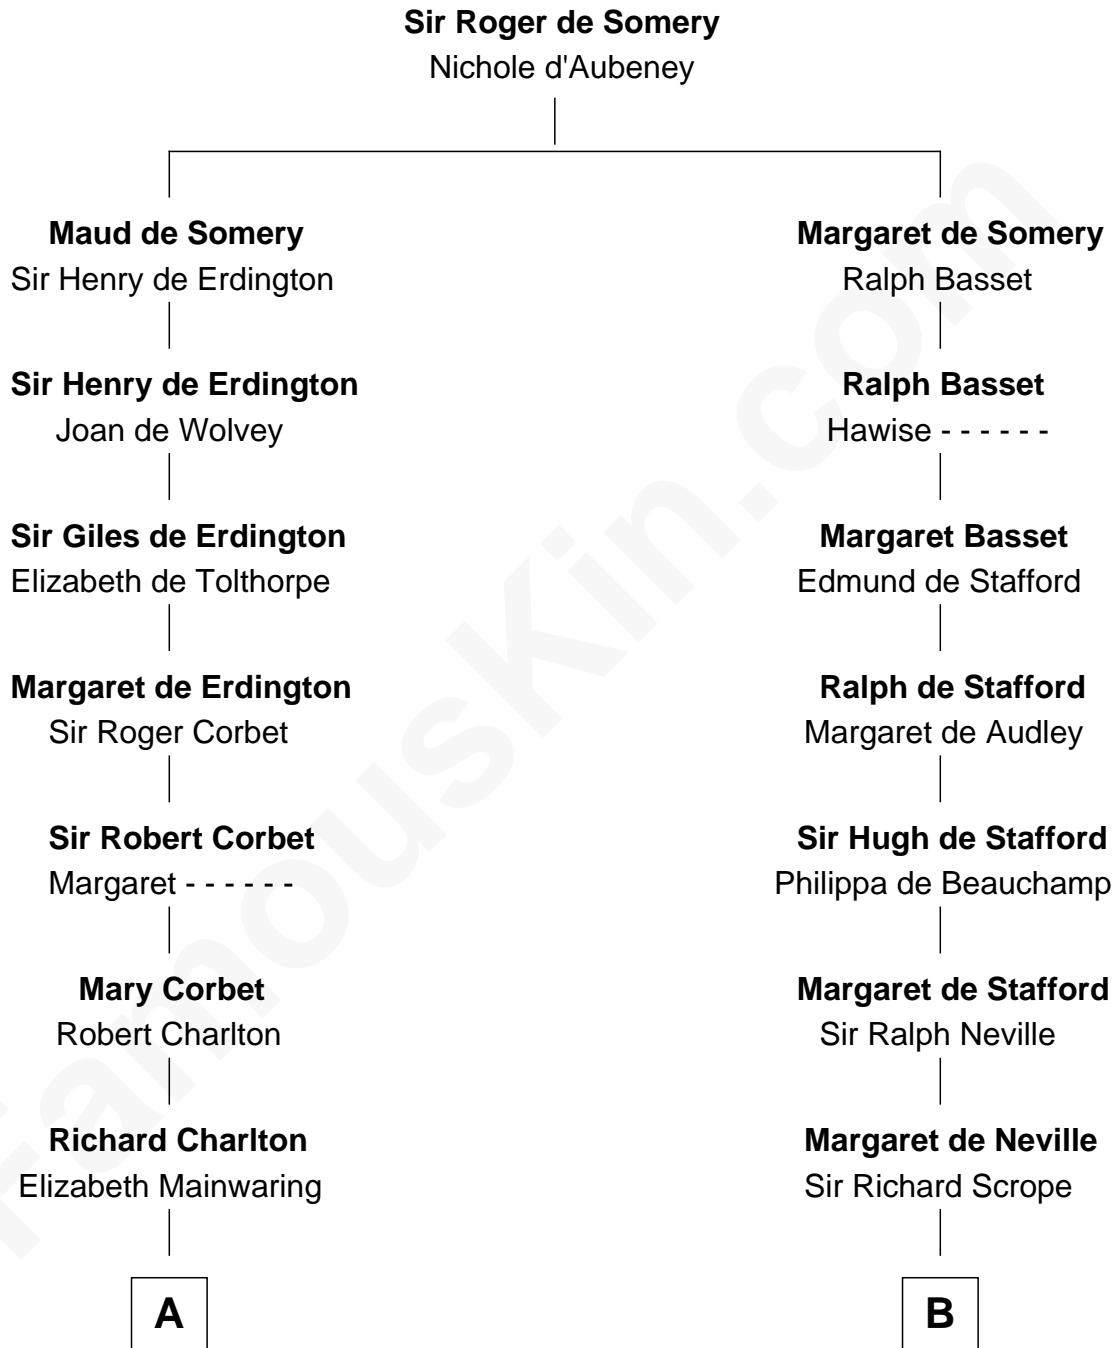

FamousKin.com
Relationship Chart of
Norman Rockwell
American Artist

17th cousin 2 times removed of
Benjamin Harrison V
Signer of the Declaration of Independence

C

—
John William Rockwell

Phebe Boyce Waring

—
Jarvis Waring Rockwell

Anne Mary Hill

—
Norman Rockwell

American Artist

FamousKin.com