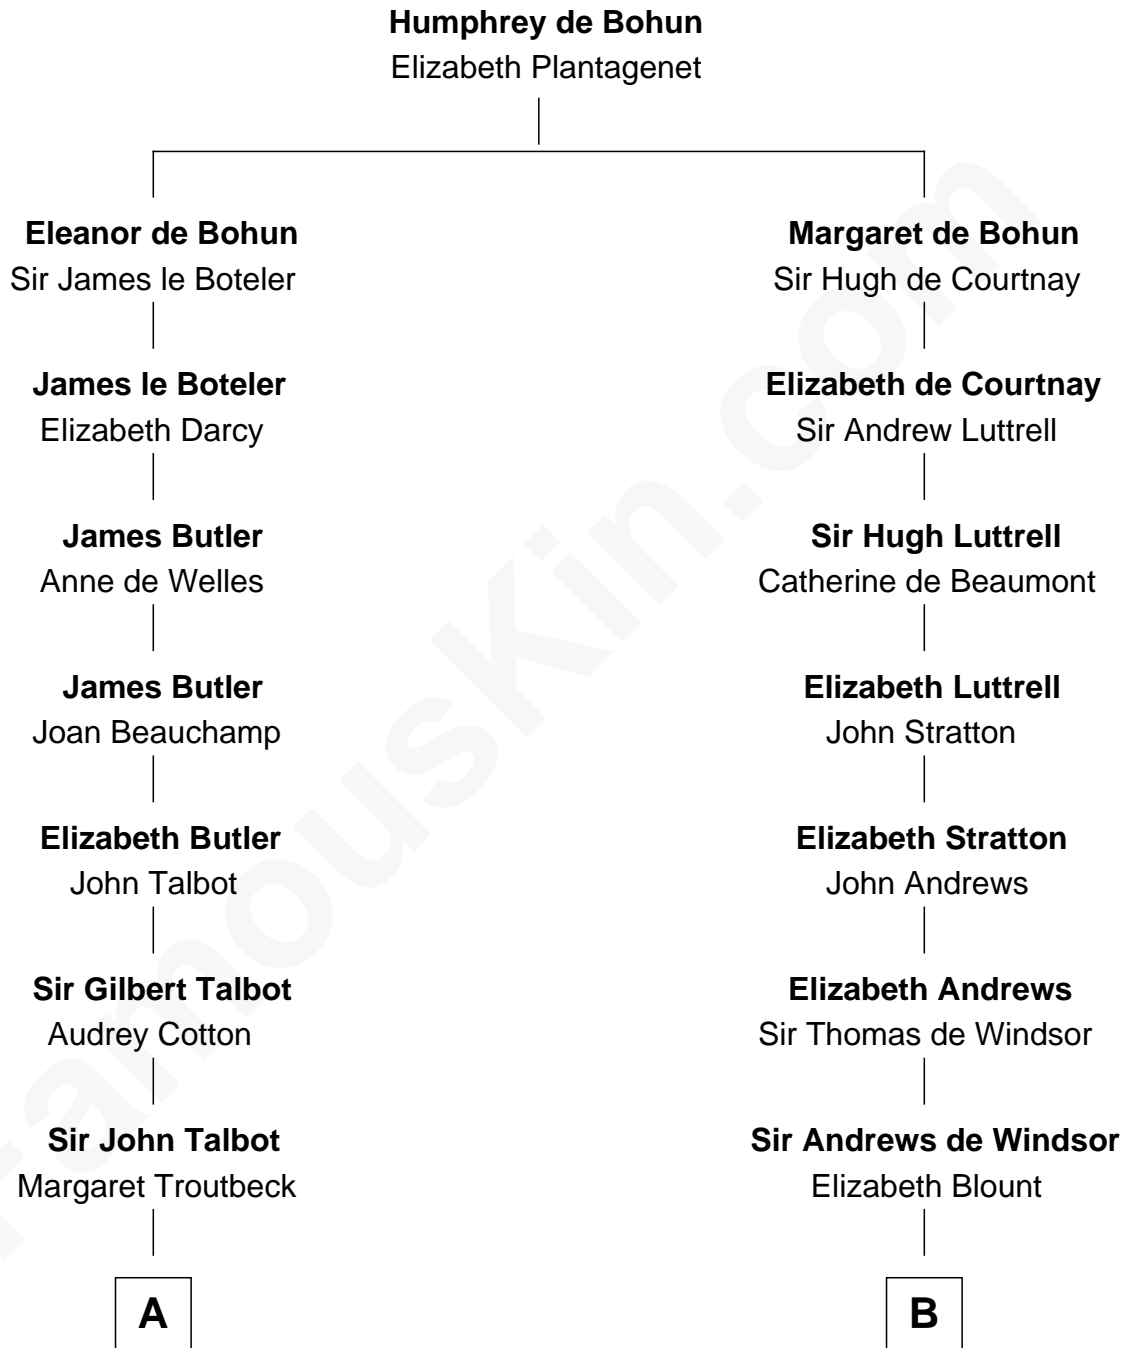

FamousKin.com
Relationship Chart of
Norman Rockwell
American Artist

13th cousin 6 times removed of
Benjamin Harrison V
Signer of the Declaration of Independence

C

—
John William Rockwell

Phebe Boyce Waring

—
Jarvis Waring Rockwell

Anne Mary Hill

—
Norman Rockwell

American Artist

FamousKin.com